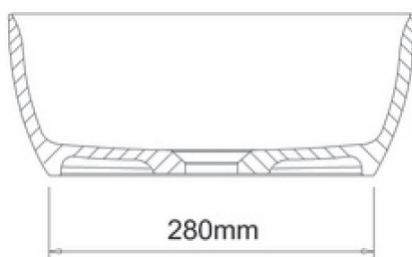

DESCRIPTION

Form ClearStone Counter Top Basin

PRODUCT CODE

B1ACS

FEATURES

- Dimensions - (W) 550 x (H) 142 x (D) 350mm
- Made of ClearStone - Clearstone is an advanced, new material bonded together with milled sedimentary stone and high performance aluminum and titanium filler base. The result creates a hard wearing, high gloss surface in a brilliant white colour, with exceptional performance engineered to last a lifetime.
- Oval-shaped
- Counter top design

Top View

Front View

Side Section

NOTES

- Tapware & accessories not included • No tap holes or overflow. • Please use a contoured waste with all basins. Requires an unslotted waste.
- Drawing indicates the technical measurement only and is not a reflection of how the product will look. Sizes nominal only. Drawings in millimetres. Not to scale. • Tap holes do not come pre-drilled – this is the responsibility of the installer, and can be cut with a hole saw, jigsaw or router. March 2021.