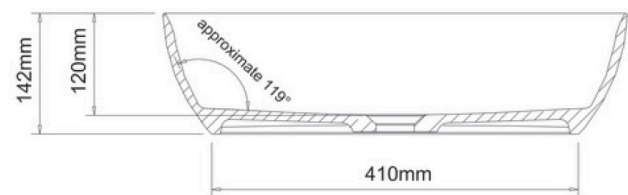

DESCRIPTION

Form ClearStone Counter Top Basin

PRODUCT CODE

B1ACS

FEATURES

- Dimensions - (W) 550 x (H) 142 x (D) 350mm
- Made of ClearStone - Clearstone is an advanced, new material bonded together with milled sedimentary stone and high performance aluminum and titanium filler base. The result creates a hard wearing, high gloss surface in a brilliant white colour, with exceptional performance engineered to last a lifetime.
- Oval-shaped
- Counter top design

Top View

Front View

Side Section

NOTES

- Tapware & accessories not included • No tap holes or overflow. • Please use a contoured waste with all basins. Requires an unslotted waste.
- Drawing indicates the technical measurement only and is not a reflection of how the product will look. Sizes nominal only. Drawings in millimetres. Not to scale. • Tap holes do not come pre-drilled – this is the responsibility of the installer, and can be cut with a hole saw, jigsaw or router. March 2021.