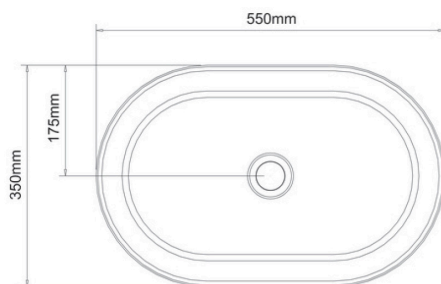

DESCRIPTION

Form ClearStone Counter Top Basin

PRODUCT CODE

B1ACS

FEATURES

- Dimensions - (W) 550 x (H) 142 x (D) 350mm
- Made of ClearStone - Clearstone is an advanced, new material bonded together with milled sedimentary stone and high performance aluminum and titanium filler base. The result creates a hard wearing, high gloss surface in a brilliant white colour, with exceptional performance engineered to last a lifetime.
- Oval-shaped
- Counter top design

Top View

Front View

Side Section

NOTES

- Tapware & accessories not included • No tap holes or overflow. • Please use a contoured waste with all basins. Requires an unslotted waste.
- Drawing indicates the technical measurement only and is not a reflection of how the product will look. Sizes nominal only. Drawings in millimetres. Not to scale. • Tap holes do not come pre-drilled – this is the responsibility of the installer, and can be cut with a hole saw, jigsaw or router. March 2021.