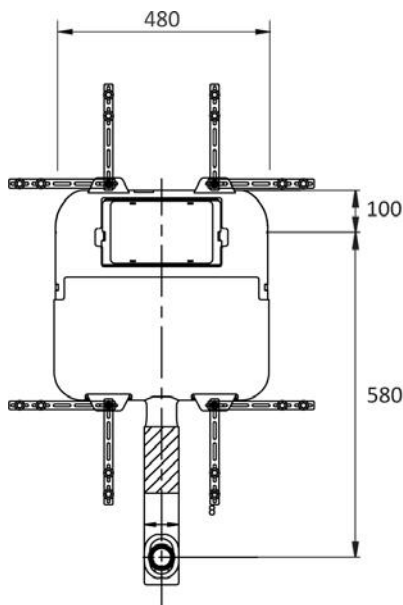

## DESCRIPTION

In-Wall Cistern

## FEATURES

- Dimensions - W480 x H735 x D78 mm
- In-wall cistern for floor-standing toilets.
- Comes with adjustable dual flush valve, fit into 90mm walls.
- Pair with our round or rectangle flush plates, available in White, Chrome High Gloss, Chrome Matt, or Black (sold separately).
- 4 Star WELS rating.

## TECHNICAL DRAWINGS

Front

Side

## NOTES

Drawing indicates the technical measurement only and is not a reflection of how the product will look. Sizes are nominal only. All drawings in millimeters. Drawings not to scale.

**MICHEL CÉSAR**  
**VCBC**  
**BURLINGTON**  
**LAUNDRY**