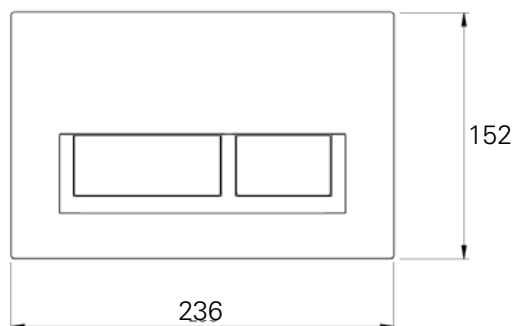

TECHNICAL DRAWINGS

Front

Side

NOTES

Drawing indicates the technical measurement only and is not a reflection of how the product will look. Sizes are nominal only. All drawings in millimeters. Drawings not to scale.

MICHEL CÉSAR
VCBC
BURLINGTON
LAUNDRY

/ WHERE BATHROOMS
& LAUNDRIES
COME TOGETHER
BEAUTIFULLY /

info@smail.co.nz
bathco.co.nz

4-8 Ace Place
Kingsland
Auckland 1021
New Zealand

P +64 9 309 9109
F +64 9 309 9343

86 Wigram Road
P.O. Box 8644
Christchurch 8025
New Zealand

P +64 3 343 0969
F +64 3 343 0967

BATH/
CO/