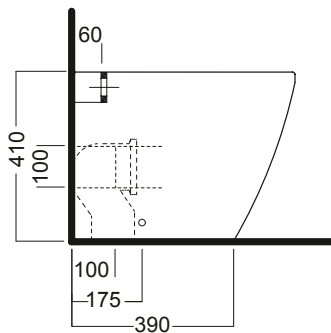

## FEATURES

- Dimensions - W 355 x H 410 x D 540 mm
- Ceramic WC with universal outlet, complete with "S" trap converter and fixing elements. Back-to-wall installation. Can be combined with soft-close seat (Y1V101), also as a toilet package (FU001) with soft-close seat, in-wall cistern and flush plate.

## TECHNICAL DRAWINGS

Top

Side

Back

## NOTES

Drawing indicates the technical measurement only and is not a reflection of how the unit will look. Sizes are nominal only. All drawings in millimeters. Drawings not to scale.

## FEATURES

- Dimensions - W236 x H152 x D8 mm
- Round flush plates for in-wall cisterns
- Available in White (3D1.1106), Chrome High Gloss (3D1.1010), Chrome Matt (3D1.1008) or Black (K5130-23).