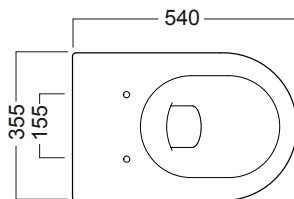

TECHNICAL DRAWINGS

Top

Side