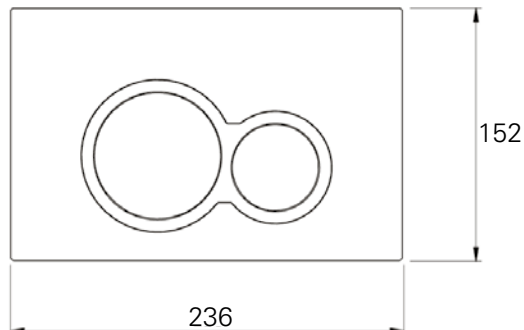

TECHNICAL DRAWINGS

Front

Side

NOTES

Drawing indicates the technical measurement only and is not a reflection of how the product will look. Sizes are nominal only. All drawings in millimeters. Drawings not to scale.

MICHEL CÉSAR
VCBC
BURLINGTON
LAUNDRY

/ WHERE BATHROOMS
& LAUNDRIES
COME TOGETHER
BEAUTIFULLY /

info@smail.co.nz
bathco.co.nz

4-8 Ace Place
Kingsland
Auckland 1021
New Zealand

P +64 9 309 9109
F +64 9 309 9343

86 Wigram Road
P.O. Box 8644
Christchurch 8025
New Zealand

P +64 3 343 0969
F +64 3 343 0967

BATH/
CO/