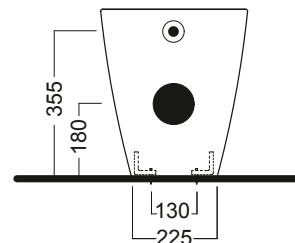

## FEATURES

- Dimensions - W 355 x H 410 x D 540 mm
- Ceramic WC with universal outlet, complete with "S" trap converter and fixing elements. Back-to-wall installation. Can be combined with soft-close seat (Y1V101), also as a toilet package (FU001) with soft-close seat, in-wall cistern and flush plate.

## TECHNICAL DRAWINGS

Top

Side

Back

## NOTES

Drawing indicates the technical measurement only and is not a reflection of how the unit will look. Sizes are nominal only. All drawings in millimeters. Drawings not to scale.

## FEATURES

- Dimensions - W236 x H152 x D8 mm
- Round flush plates for in-wall cisterns
- Available in White (3D1.1106), Chrome High Gloss (3D1.1010), Chrome Matt (3D1.1008) or Black (K5130-23).