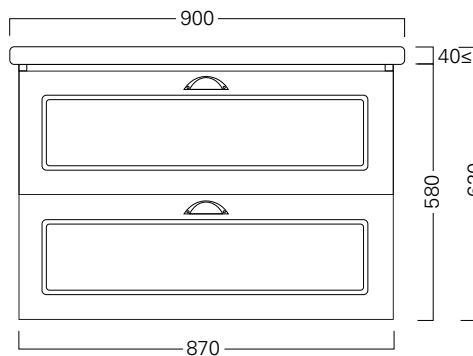

## FEATURES

- Dimensions - W 900 x H 620 x D 455 mm
- Available in Satin White.
- The paint used on our products is polyurethane or UV based. It is 5x harder and more durable than lacquer finishes.
- Ceramic top from Europe.
- Deeper. soft-close drawers.
- Price includes top, cabinet and handle, excludes tapware & accessories.

## TECHNICAL DRAWINGS

Top

Back

Front

Side Section

## NOTES

Waste cut out in top drawer only. Drawing indicates the technical measurement only and is not a reflection of how the unit will look. Sizes approximate. All drawings in millimeters. Drawings not to scale.