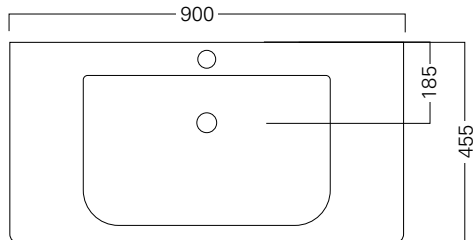

TECHNICAL DRAWINGS

Top