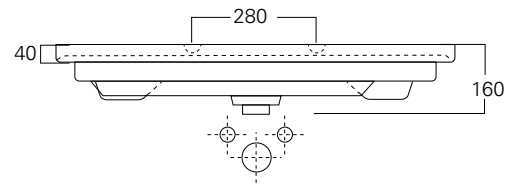

## FEATURES

- Dimensions - W 900 x H 620 x D 455 mm
- Available in Satin White.
- The paint used on our products is polyurethane or UV based. It is 5x harder and more durable than lacquer finishes.
- Ceramic top from Europe.
- Deeper. soft-close drawers.
- Price includes top, cabinet and handle, excludes tapware & accessories.

## TECHNICAL DRAWINGS

Top

Back

Front

Side Section

## NOTES

Waste cut out in top drawer only. Drawing indicates the technical measurement only and is not a reflection of how the unit will look. Sizes approximate. All drawings in millimeters. Drawings not to scale.