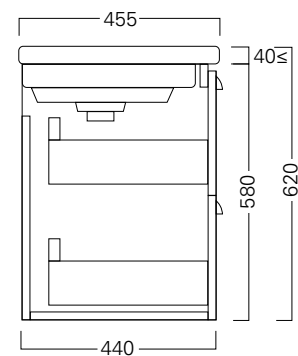

## FEATURES

- Dimensions - W 900 x H 620 x D 455 mm
- Available in Satin White.
- The paint used on our products is polyurethane or UV based. It is 5x harder and more durable than lacquer finishes.
- Ceramic top from Europe.
- Deeper. soft-close drawers.
- Price includes top, cabinet and handle, excludes tapware & accessories.

## TECHNICAL DRAWINGS

Top

Back

Front

Side Section

## NOTES

Waste cut out in top drawer only. Drawing indicates the technical measurement only and is not a reflection of how the unit will look. Sizes approximate. All drawings in millimeters. Drawings not to scale.