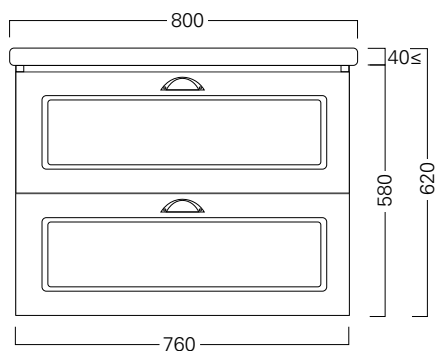

Soft Classic

vcbc

DESCRIPTION

Soft Classic 800 Wall-Hung Vanity, 2 Drawers, Satin White

PRODUCT CODE

FTC80D2WH

FEATURES

- Dimensions - W 800 x 620 x D 455 mm
- Available in Satin White.
- The paint used on our products is polyurethane or UV based. It is 5x harder and more durable than lacquer finishes.
- Ceramic top from Europe.
- Deeper. soft-close drawers.
- Price includes top, cabinet and handle, excludes tapware & accessories.

TECHNICAL DRAWINGS

Top

Back

Front

Side Section

NOTES

Waste cut out in top drawer only. Drawing indicates the technical measurement only and is not a reflection of how the unit will look. Sizes approximate. All drawings in millimeters. Drawings not to scale.