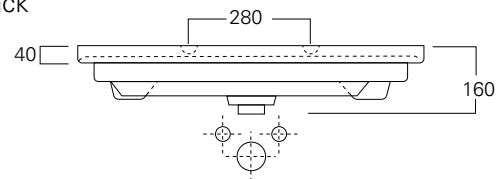

Soft Classic

vcbc

DESCRIPTION

Soft Classic 800 Wall-Hung Vanity, 2 Drawers, Satin White

PRODUCT CODE

FTC80D2WH

FEATURES

- Dimensions - W 800 x 620 x D 455 mm
- Available in Satin White.
- The paint used on our products is polyurethane or UV based. It is 5x harder and more durable than lacquer finishes.
- Ceramic top from Europe.
- Deeper. soft-close drawers.
- Price includes top, cabinet and handle, excludes tapware & accessories.

TECHNICAL DRAWINGS

Top

Back

Front

Side Section

NOTES

Waste cut out in top drawer only. Drawing indicates the technical measurement only and is not a reflection of how the unit will look. Sizes approximate. All drawings in millimeters. Drawings not to scale.