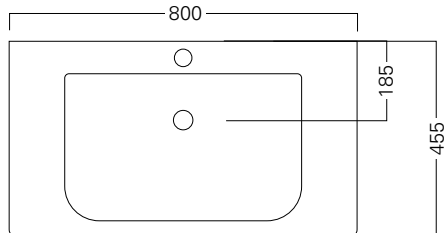

Soft Classic

vcbc

DESCRIPTION

Soft Classic 800 Wall-Hung Vanity, 2 Drawers, Satin White

PRODUCT CODE

FTC80D2WH

FEATURES

- Dimensions - W 800 x 620 x D 455 mm
- Available in Satin White.
- The paint used on our products is polyurethane or UV based. It is 5x harder and more durable than lacquer finishes.
- Ceramic top from Europe.
- Deeper. soft-close drawers.
- Price includes top, cabinet and handle, excludes tapware & accessories.

TECHNICAL DRAWINGS

Top

Back

Front

Side Section

NOTES

Waste cut out in top drawer only. Drawing indicates the technical measurement only and is not a reflection of how the unit will look. Sizes approximate. All drawings in millimeters. Drawings not to scale.