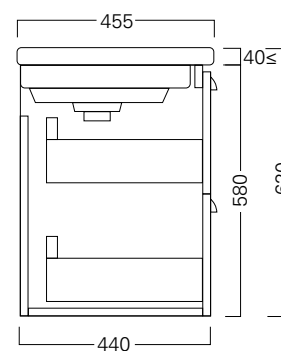

Soft Classic

vcbc

DESCRIPTION

Soft Classic 800 Wall-Hung Vanity, 2 Drawers, Satin White

PRODUCT CODE

FTC80D2WH

FEATURES

- Dimensions - W 800 x 620 x D 455 mm
- Available in Satin White.
- The paint used on our products is polyurethane or UV based. It is 5x harder and more durable than lacquer finishes.
- Ceramic top from Europe.
- Deeper. soft-close drawers.
- Price includes top, cabinet and handle, excludes tapware & accessories.

TECHNICAL DRAWINGS

Top

Back

Front

Side Section

NOTES

Waste cut out in top drawer only. Drawing indicates the technical measurement only and is not a reflection of how the unit will look. Sizes approximate. All drawings in millimeters. Drawings not to scale.