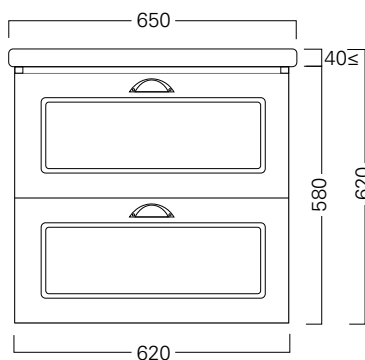

Soft Classic

vcbc

DESCRIPTION

Soft Classic 650 Wall-Hung Vanity, 2 Drawers, Satin White

PRODUCT CODE

FTC65D2WH

FEATURES

- Dimensions - W 650 x H 620 x D 455 mm
- Available in Satin White.
- The paint used on our products is polyurethane or UV based. It is 5x harder and more durable than lacquer finishes.
- Ceramic top from Europe.
- Deeper. soft-close drawers.
- Price includes top, cabinet and handle, excludes tapware & accessories.

TECHNICAL DRAWINGS

Top

Back

Front

Side Section

NOTES

Waste cut out in top drawer only. Drawing indicates the technical measurement only and is not a reflection of how the unit will look. Sizes approximate. All drawings in millimeters. Drawings not to scale.