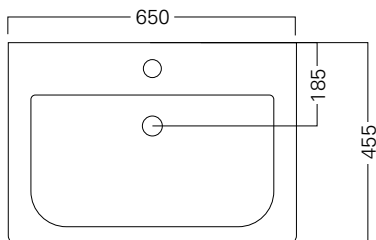

Soft Classic

vcbc

DESCRIPTION

Soft Classic 650 Wall-Hung Vanity, 2 Drawers, Satin White

PRODUCT CODE

FTC65D2WH

FEATURES

- Dimensions - W 650 x H 620 x D 455 mm
- Available in Satin White.
- The paint used on our products is polyurethane or UV based. It is 5x harder and more durable than lacquer finishes.
- Ceramic top from Europe.
- Deeper. soft-close drawers.
- Price includes top, cabinet and handle, excludes tapware & accessories.

TECHNICAL DRAWINGS

Top

Back

Front

Side Section

NOTES

Waste cut out in top drawer only. Drawing indicates the technical measurement only and is not a reflection of how the unit will look. Sizes approximate. All drawings in millimeters. Drawings not to scale.