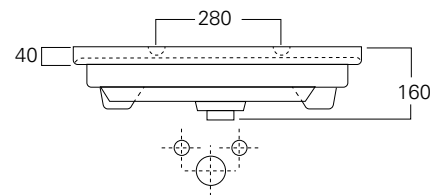

Soft Classic

vcbc

DESCRIPTION

Soft Classic 650 Wall-Hung Vanity, 2 Drawers, Satin White

PRODUCT CODE

FTC65D2WH

FEATURES

- Dimensions - W 650 x H 620 x D 455 mm
- Available in Satin White.
- The paint used on our products is polyurethane or UV based. It is 5x harder and more durable than lacquer finishes.
- Ceramic top from Europe.
- Deeper. soft-close drawers.
- Price includes top, cabinet and handle, excludes tapware & accessories.

TECHNICAL DRAWINGS

Top

Back

Front

Side Section

NOTES

Waste cut out in top drawer only. Drawing indicates the technical measurement only and is not a reflection of how the unit will look. Sizes approximate. All drawings in millimeters. Drawings not to scale.