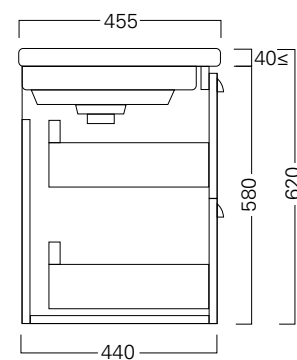

Soft Classic

vcbc

DESCRIPTION

Soft Classic 650 Wall-Hung Vanity, 2 Drawers, Satin White

PRODUCT CODE

FTC65D2WH

FEATURES

- Dimensions - W 650 x H 620 x D 455 mm
- Available in Satin White.
- The paint used on our products is polyurethane or UV based. It is 5x harder and more durable than lacquer finishes.
- Ceramic top from Europe.
- Deeper. soft-close drawers.
- Price includes top, cabinet and handle, excludes tapware & accessories.

TECHNICAL DRAWINGS

Top

Back

Front

Side Section

NOTES

Waste cut out in top drawer only. Drawing indicates the technical measurement only and is not a reflection of how the unit will look. Sizes approximate. All drawings in millimeters. Drawings not to scale.