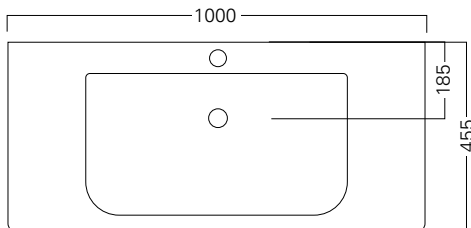

TECHNICAL DRAWINGS

Top