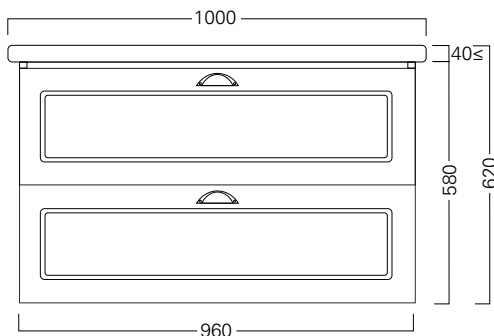

## FEATURES

- Dimensions - W 1000 x H 620 x D 455 mm
- Available in Satin White.
- The paint used on our products is polyurethane or UV based. It is 5x harder and more durable than lacquer finishes.
- Ceramic top from Europe.
- Deeper. soft-close drawers.
- Price includes top, cabinet and handle, excludes tapware & accessories.

## TECHNICAL DRAWINGS

Top

Back

Front

Side Section

## NOTES

Waste cut out in top drawer only. Drawing indicates the technical measurement only and is not a reflection of how the unit will look. Sizes approximate. All drawings in millimeters. Drawings not to scale.