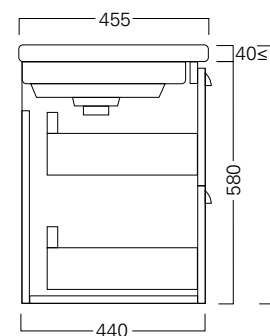

## FEATURES

- Dimensions - W 1000 x H 620 x D 455 mm
- Available in Satin White.
- The paint used on our products is polyurethane or UV based. It is 5x harder and more durable than lacquer finishes.
- Ceramic top from Europe.
- Deeper. soft-close drawers.
- Price includes top, cabinet and handle, excludes tapware & accessories.

## TECHNICAL DRAWINGS

Top

Back

Front

Side Section

## NOTES

Waste cut out in top drawer only. Drawing indicates the technical measurement only and is not a reflection of how the unit will look. Sizes approximate. All drawings in millimeters. Drawings not to scale.