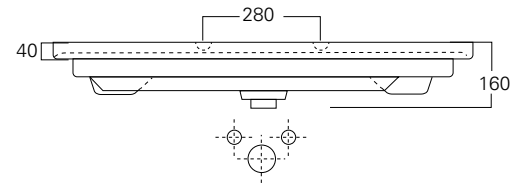

## FEATURES

- Dimensions - W 1000 x H 620 x D 455 mm
- Available in Satin White.
- The paint used on our products is polyurethane or UV based. It is 5x harder and more durable than lacquer finishes.
- Ceramic top from Europe.
- Deeper. soft-close drawers.
- Price includes top, cabinet and handle, excludes tapware & accessories.

## TECHNICAL DRAWINGS

Top

Back

Front

Side Section

## NOTES

Waste cut out in top drawer only. Drawing indicates the technical measurement only and is not a reflection of how the unit will look. Sizes approximate. All drawings in millimeters. Drawings not to scale.