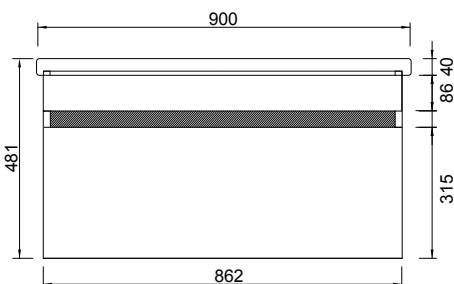

Description

Soft 900 Wall-Hung Vanity, 1 Drawer, White/Melamine

Product Code

FT90DWH / M

Features

- Dimensions - W 900 x H 481 x D 455mm
- Paint - The paint used on our products is polyurethane or UV based. It is five times harder and more durable than lacquer finishes. White only.
- Timber effect (Melamine) - Our woodgrain melamine is a low pressure laminate. Colours available are Nordic Ash, Manhattan Elm, Southern Oak, French Oak, Driftwood or Charred Oak.
- Available with or without a handle.
- Soft-close drawers.
- Includes basin and cabinet.

Technical Drawings

Top

Back Section Basin

Front

Side Section

Notes

Drawing indicates the technical measurement only and is not a reflection of how the unit will look. Sizes nominal only. All drawings in millimeters. Allow +/- 10mm for all measurements.