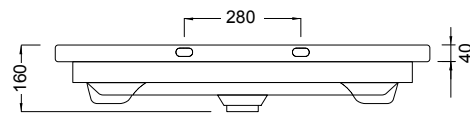

Description

Soft 900 Wall-Hung Vanity, 1 Drawer, White/Melamine

Product Code

FT90DWH / M

Features

- Dimensions - W 900 x H 481 x D 455mm
- Paint - The paint used on our products is polyurethane or UV based. It is five times harder and more durable than lacquer finishes. White only.
- Timber effect (Melamine) - Our woodgrain melamine is a low pressure laminate. Colours available are Nordic Ash, Manhattan Elm, Southern Oak, French Oak, Driftwood or Charred Oak.
- Available with or without a handle.
- Soft-close drawers.
- Includes basin and cabinet.

Technical Drawings

Top

Back Section Basin

Front

Side Section

Notes

Drawing indicates the technical measurement only and is not a reflection of how the unit will look. Sizes nominal only. All drawings in millimeters. Allow +/- 10mm for all measurements.