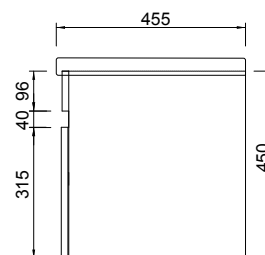

Description

Soft 900 Wall-Hung Vanity, 1 Drawer, White/Melamine

Product Code

FT90DWH / M

Features

- Dimensions - W 900 x H 481 x D 455mm
- Paint - The paint used on our products is polyurethane or UV based. It is five times harder and more durable than lacquer finishes. White only.
- Timber effect (Melamine) - Our woodgrain melamine is a low pressure laminate. Colours available are Nordic Ash, Manhattan Elm, Southern Oak, French Oak, Driftwood or Charred Oak.
- Available with or without a handle.
- Soft-close drawers.
- Includes basin and cabinet.

Technical Drawings

Top

Back Section Basin

Front

Side Section

Notes

Drawing indicates the technical measurement only and is not a reflection of how the unit will look. Sizes nominal only. All drawings in millimeters. Allow +/- 10mm for all measurements.