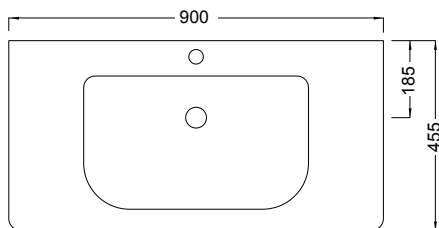

Description

Soft 900 Wall-Hung Vanity, 1 Drawer, White/Melamine

Product Code

FT90DWH / M

Features

- Dimensions - W 900 x H 481 x D 455mm
- Paint - The paint used on our products is polyurethane or UV based. It is five times harder and more durable than lacquer finishes. White only.
- Timber effect (Melamine) - Our woodgrain melamine is a low pressure laminate. Colours available are Nordic Ash, Manhattan Elm, Southern Oak, French Oak, Driftwood or Charred Oak.
- Available with or without a handle.
- Soft-close drawers.
- Includes basin and cabinet.

Technical Drawings

Top

Back Section Basin

Front

Side Section

Notes

Drawing indicates the technical measurement only and is not a reflection of how the unit will look. Sizes nominal only. All drawings in millimeters. Allow +/- 10mm for all measurements.