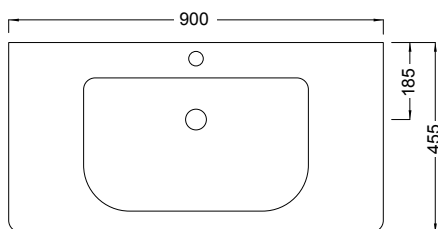

## Features

- Dimensions - W 900 x H 620 x D 455mm
- Paint - The paint used on our products is polyurethane or UV based. It is five times harder and more durable than lacquer finishes. White only.
- Timber effect (Melamine) - Our woodgrain melamine is a low pressure laminate. Colours available are Nordic Ash, Manhattan Elm, Southern Oak, French Oak, Driftwood or Charred Oak.
- Available with or without a handle.
- Soft-close drawers.
- Includes basin and cabinet.

## Technical Drawings

Top

Back Section Basin

Front

Side Section

## Notes

Drawing indicates the technical measurement only and is not a reflection of how the unit will look. Sizes nominal only. All drawings in millimeters. Allow +/- 10mm for all measurements.