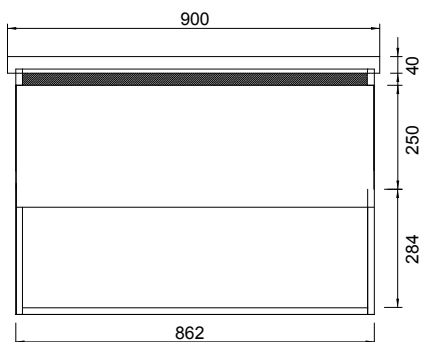

## Features

- Dimensions - W 900 x H 620 x D 455mm
- Paint - The paint used on our products is polyurethane or UV based. It is five times harder and more durable than lacquer finishes. White only.
- Timber effect (Melamine) - Our woodgrain melamine is a low pressure laminate. Colours available are Nordic Ash, Manhattan Elm, Southern Oak, French Oak, Driftwood or Charred Oak.
- Available with or without a handle.
- Soft-close drawers.
- Includes basin and cabinet.

## Technical Drawings

Top

Back Section Basin

Front

Side Section

## Notes

Drawing indicates the technical measurement only and is not a reflection of how the unit will look. Sizes nominal only. All drawings in millimeters. Allow +/- 10mm for all measurements.