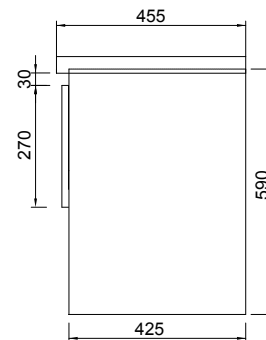

## Features

- Dimensions - W 900 x H 620 x D 455mm
- Paint - The paint used on our products is polyurethane or UV based. It is five times harder and more durable than lacquer finishes. White only.
- Timber effect (Melamine) - Our woodgrain melamine is a low pressure laminate. Colours available are Nordic Ash, Manhattan Elm, Southern Oak, French Oak, Driftwood or Charred Oak.
- Available with or without a handle.
- Soft-close drawers.
- Includes basin and cabinet.

## Technical Drawings

Top

Back Section Basin

Front

Side Section

## Notes

Drawing indicates the technical measurement only and is not a reflection of how the unit will look. Sizes nominal only. All drawings in millimeters. Allow +/- 10mm for all measurements.