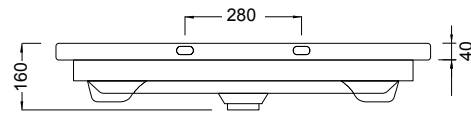

## Features

- Dimensions - W 900 x H 620 x D 455mm
- Paint - The paint used on our products is polyurethane or UV based. It is five times harder and more durable than lacquer finishes. White only.
- Timber effect (Melamine) - Our woodgrain melamine is a low pressure laminate. Colours available are Nordic Ash, Manhattan Elm, Southern Oak, French Oak, Driftwood or Charred Oak.
- Available with or without a handle.
- Soft-close drawers.
- Includes basin and cabinet.

## Technical Drawings

Top

Back Section Basin

Front

Side Section

## Notes

Drawing indicates the technical measurement only and is not a reflection of how the unit will look. Sizes nominal only. All drawings in millimeters. Allow +/- 10mm for all measurements.