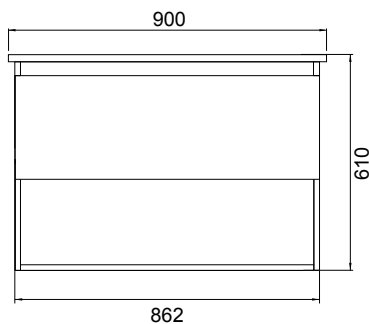

## FEATURES

- Dimensions: W 900 x H 610 x D 460 mm
- Available in White paint (Gloss) or Melamine
- The paint used on our products is polyurethane or UV based. It is five times harder and more durable than lacquer finishes.
- Our Timber Effect Melamine is a low-pressure laminate.
- Soft-close drawer/s with handle-less design. NZ-made cabinetry.
- Deeper bottom drawers for more convenient storage.
- Available with Semi Handle/s (H2) (additional cost).
- Solid White 20mm Kordura top.
- Pair with our Sleek counter-top or Moon counter-top basins.

## TECHNICAL DRAWINGS

Top

Top Section of Drawer

Front

Side Section

## NOTES

• Made to order in NZ. • Must use bottle traps to ensure drawers open, we recommend 40551-32 bottle trap. • Please use a contoured waste with all china basins, we recommend Basin Waste with Click-Clack Push Button (Unslotted) (W22). • Tap holes do not come pre-drilled – this is the responsibility of the installer, and can be cut with a hole saw, jigsaw or router • Drawing indicates the technical measurement only and is not a reflection of how the product will look. Sizes nominal only. Drawings in millimetres. Not to scale • Tap ware & accessories not included. Feb 2020.