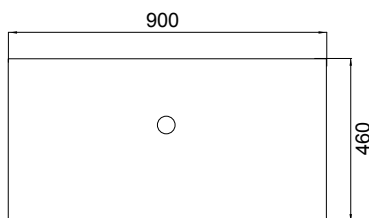

TECHNICAL DRAWINGS

Top