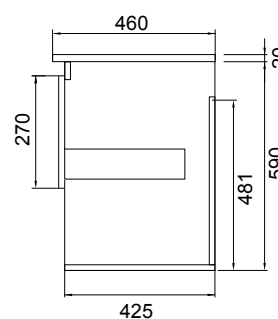

## FEATURES

- Dimensions: W 900 x H 610 x D 460 mm
- Available in White paint (Gloss) or Melamine
- The paint used on our products is polyurethane or UV based. It is five times harder and more durable than lacquer finishes.
- Our Timber Effect Melamine is a low-pressure laminate.
- Soft-close drawer/s with handle-less design. NZ-made cabinetry.
- Deeper bottom drawers for more convenient storage.
- Available with Semi Handle/s (H2) (additional cost).
- Solid White 20mm Kordura top.
- Pair with our Sleek counter-top or Moon counter-top basins.

## TECHNICAL DRAWINGS

Top

Top Section of Drawer

Front

Side Section

## NOTES

• Made to order in NZ. • Must use bottle traps to ensure drawers open, we recommend 40551-32 bottle trap. • Please use a contoured waste with all china basins, we recommend Basin Waste with Click-Clack Push Button (Unslotted) (W22). • Tap holes do not come pre-drilled – this is the responsibility of the installer, and can be cut with a hole saw, jigsaw or router • Drawing indicates the technical measurement only and is not a reflection of how the product will look. Sizes nominal only. Drawings in millimetres. Not to scale • Tap ware & accessories not included. Feb 2020.