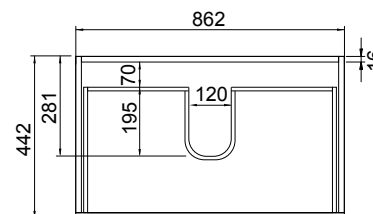

## FEATURES

- Dimensions: W 900 x H 610 x D 460 mm
- Available in White paint (Gloss) or Melamine
- The paint used on our products is polyurethane or UV based. It is five times harder and more durable than lacquer finishes.
- Our Timber Effect Melamine is a low-pressure laminate.
- Soft-close drawer/s with handle-less design. NZ-made cabinetry.
- Deeper bottom drawers for more convenient storage.
- Available with Semi Handle/s (H2) (additional cost).
- Solid White 20mm Kordura top.
- Pair with our Sleek counter-top or Moon counter-top basins.

## TECHNICAL DRAWINGS

Top

Top Section of Drawer

Front

Side Section

## NOTES

• Made to order in NZ. • Must use bottle traps to ensure drawers open, we recommend 40551-32 bottle trap. • Please use a contoured waste with all china basins, we recommend Basin Waste with Click-Clack Push Button (Unslotted) (W22). • Tap holes do not come pre-drilled – this is the responsibility of the installer, and can be cut with a hole saw, jigsaw or router • Drawing indicates the technical measurement only and is not a reflection of how the product will look. Sizes nominal only. Drawings in millimetres. Not to scale • Tap ware & accessories not included. Feb 2020.