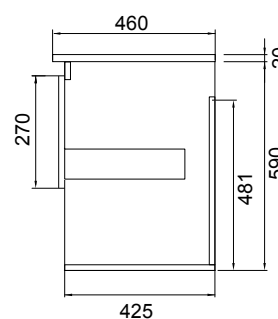

DESCRIPTION

Soft Solid Surface 900 Wall-Hung – 1 Drawer, 1 Open Shelf, White / Melamine

PRODUCT CODE

FT90DOSWHSS / M

FEATURES

- Dimensions: W 900 x H 610 x D 460 mm
- Available in White paint (Gloss) or Melamine
- The paint used on our products is polyurethane or UV based. It is five times harder and more durable than lacquer finishes.
- Our Timber Effect Melamine is a low-pressure laminate.
- Soft-close drawer/s with handle-less design. NZ-made cabinetry.
- Deeper bottom drawers for more convenient storage.
- Available with Aluminium Rail/s (Silver or Black) for a contrasting finish. Or pair with Semi Handle/s (H2) (additional cost).
- Solid White 20mm Kordura top.
- Pair with our Sleek counter-top or Moon counter-top basins.

Black Forest

Charred Oak

TECHNICAL DRAWINGS

Top

Top Section of Drawer

Front

Side Section

NOTES

• Made to order in NZ. • Must use bottle traps to ensure drawers open, we recommend 40551-32 bottle trap. • Please use a contoured waste with all china basins, we recommend Basin Waste with Click-Clack Push Button (Unslotted) (W22). • Tap holes do not come pre-drilled – this is the responsibility of the installer, and can be cut with a hole saw, jigsaw or router • Drawing indicates the technical measurement only and is not a reflection of how the product will look. Sizes nominal only. Drawings in millimetres. Not to scale • Tap ware & accessories not included. January 2020.