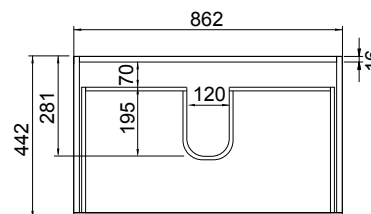

DESCRIPTION

Soft Solid Surface 900 Wall-Hung – 1 Drawer, 1 Open Shelf, White / Melamine

PRODUCT CODE

FT90DOSWHSS / M

FEATURES

- Dimensions: W 900 x H 610 x D 460 mm
- Available in White paint (Gloss) or Melamine
- The paint used on our products is polyurethane or UV based. It is five times harder and more durable than lacquer finishes.
- Our Timber Effect Melamine is a low-pressure laminate.
- Soft-close drawer/s with handle-less design. NZ-made cabinetry.
- Deeper bottom drawers for more convenient storage.
- Available with Aluminium Rail/s (Silver or Black) for a contrasting finish. Or pair with Semi Handle/s (H2) (additional cost).
- Solid White 20mm Kordura top.
- Pair with our Sleek counter-top or Moon counter-top basins.

Black Forest

Charred Oak

TECHNICAL DRAWINGS

Top

Top Section of Drawer

Front

Side Section

NOTES

• Made to order in NZ. • Must use bottle traps to ensure drawers open, we recommend 40551-32 bottle trap. • Please use a contoured waste with all china basins, we recommend Basin Waste with Click-Clack Push Button (Unslotted) (W22). • Tap holes do not come pre-drilled – this is the responsibility of the installer, and can be cut with a hole saw, jigsaw or router • Drawing indicates the technical measurement only and is not a reflection of how the product will look. Sizes nominal only. Drawings in millimetres. Not to scale • Tap ware & accessories not included. January 2020.