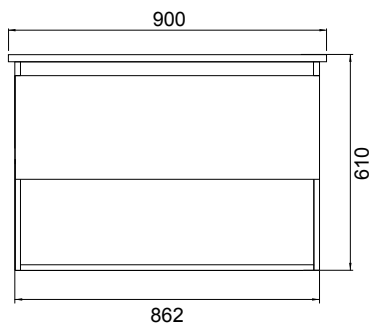

DESCRIPTION

Soft Solid Surface 900 Wall-Hung – 1 Drawer, 1 Open Shelf, White / Melamine

PRODUCT CODE

FT90DOSWHSS / M

FEATURES

- Dimensions: W 900 x H 610 x D 460 mm
- Available in White paint (Gloss) or Melamine
- The paint used on our products is polyurethane or UV based. It is five times harder and more durable than lacquer finishes.
- Our Timber Effect Melamine is a low-pressure laminate.
- Soft-close drawer/s with handle-less design. NZ-made cabinetry.
- Deeper bottom drawers for more convenient storage.
- Available with Aluminium Rail/s (Silver or Black) for a contrasting finish. Or pair with Semi Handle/s (H2) (additional cost).
- Solid White 20mm Kordura top.
- Pair with our Sleek counter-top or Moon counter-top basins.

Black Forest

Charred Oak

TECHNICAL DRAWINGS

Top

Top Section of Drawer

Front

Side Section

NOTES

• Made to order in NZ. • Must use bottle traps to ensure drawers open, we recommend 40551-32 bottle trap. • Please use a contoured waste with all china basins, we recommend Basin Waste with Click-Clack Push Button (Unslotted) (W22). • Tap holes do not come pre-drilled – this is the responsibility of the installer, and can be cut with a hole saw, jigsaw or router • Drawing indicates the technical measurement only and is not a reflection of how the product will look. Sizes nominal only. Drawings in millimetres. Not to scale • Tap ware & accessories not included. January 2020.