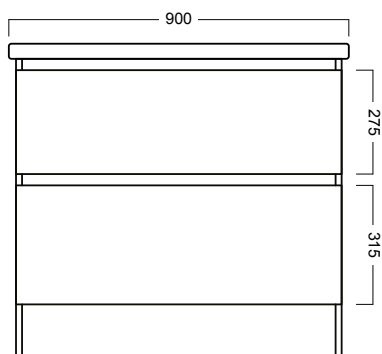

Description

Soft 900 Floor-Standing Vanity, 2 Drawers, Top/Bottom, White / Melamine

Product Code

FT90D2 / M

Features

- Dimensions - W 900mm x H 830mm x D 455mm
- Paint - The paint used on our products is polyurethane or UV based. It is five times harder and more durable than lacquer finishes. White only.
- Timber effect (Melamine) - Our woodgrain melamine is a low pressure laminate. Colours available are Nordic Ash, Manhattan Elm, Southern Oak, French Oak, Driftwood or Charred Oak.
- Match it with a silver or black aluminium rail, melamine or white paint finish (must colour match with the unit) or with the Semi handle*.
- Soft-close drawers.
- Includes a top and cabinet.
- Excludes tapware & accessories.

Notes

*Additional cost for Semi handle option.
Please see reverse for technical drawings.

Description

Soft 900 Floor-Standing Vanity, 2 Drawers, Top/Bottom, White / Melamine

Product Code

FT90D2 / M

Technical Drawings

Top

Back of basin

Front

Side

Notes

Sizes nominal only. Allow +/-10mm for all measurements. All drawings in millimeters. Drawings not to scale. Drawing indicates the technical measurement only and is not a reflection of how the unit will look.