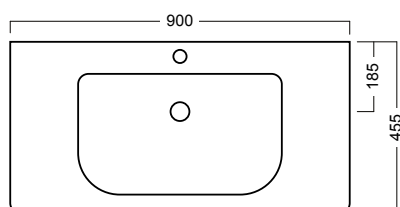

Description

Soft 900 Floor-Standing Vanity, 2 Drawers, Top/Bottom, White / Melamine

Product Code

FT90D2 / M

Features

- Dimensions - W 900mm x H 830mm x D 455mm
- Paint - The paint used on our products is polyurethane or UV based. It is five times harder and more durable than lacquer finishes. White only.
- Timber effect (Melamine) - Our woodgrain melamine is a low pressure laminate. Colours available are Nordic Ash, Manhattan Elm, Southern Oak, French Oak, Driftwood or Charred Oak.
- Match it with a silver or black aluminium rail, melamine or white paint finish (must colour match with the unit) or with the Semi handle*.
- Soft-close drawers.
- Includes a top and cabinet.
- Excludes tapware & accessories.

Notes

*Additional cost for Semi handle option.
Please see reverse for technical drawings.

Description

Soft 900 Floor-Standing Vanity, 2 Drawers, Top/Bottom, White / Melamine

Product Code

FT90D2 / M

Technical Drawings

Top

Back of basin

Front

Side

Notes

Sizes nominal only. Allow +/-10mm for all measurements. All drawings in millimeters. Drawings not to scale. Drawing indicates the technical measurement only and is not a reflection of how the unit will look.