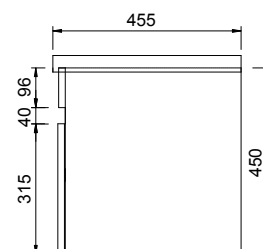

## FEATURES

- Dimensions - W 805 x H 481 x D 455mm
- Available in White or Melamine\*
- The paint used on our products is polyurethane or UV based. It is five times harder and more durable than lacquer finishes.
- Timber Effect Melamine: Our wood grain melamine is a low-pressure laminate.
- Soft-close drawers.
- Available with Silver or Black Aluminium Rails. Or with the Semi Handle (H2) (additional cost).
- Price includes basin & cabinet, excludes tap ware & accessories.

## TECHNICAL DRAWINGS

Top

Section Top of Drawer

Front

Side

## NOTES

\*Non-stock item. Drawing indicates the technical measurement only and is not a reflection of how the product will look. Sizes nominal only. Drawings in millimeters, not to scale. August 2019.