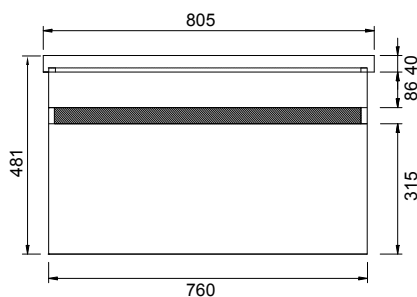

## FEATURES

- Dimensions - W 805 x H 481 x D 455mm
- Available in White or Melamine\*
- The paint used on our products is polyurethane or UV based. It is five times harder and more durable than lacquer finishes.
- Timber Effect Melamine: Our wood grain melamine is a low-pressure laminate.
- Soft-close drawers.
- Available with Silver or Black Aluminium Rails. Or with the Semi Handle (H2) (additional cost).
- Price includes basin & cabinet, excludes tap ware & accessories.

## TECHNICAL DRAWINGS

Top

Section Top of Drawer

Front

Side

## NOTES

\*Non-stock item. Drawing indicates the technical measurement only and is not a reflection of how the product will look. Sizes nominal only. Drawings in millimeters, not to scale. August 2019.