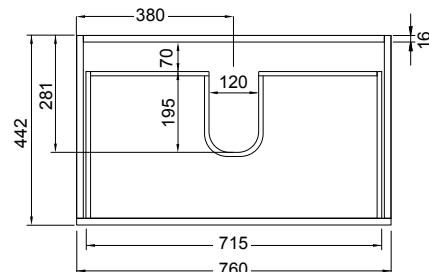

## FEATURES

- Dimensions - W 805 x H 481 x D 455mm
- Available in White or Melamine\*
- The paint used on our products is polyurethane or UV based. It is five times harder and more durable than lacquer finishes.
- Timber Effect Melamine: Our wood grain melamine is a low-pressure laminate.
- Soft-close drawers.
- Available with Silver or Black Aluminium Rails. Or with the Semi Handle (H2) (additional cost).
- Price includes basin & cabinet, excludes tap ware & accessories.

## TECHNICAL DRAWINGS

Top

Section Top of Drawer

Front

Side

## NOTES

\*Non-stock item. Drawing indicates the technical measurement only and is not a reflection of how the product will look. Sizes nominal only. Drawings in millimeters, not to scale. August 2019.