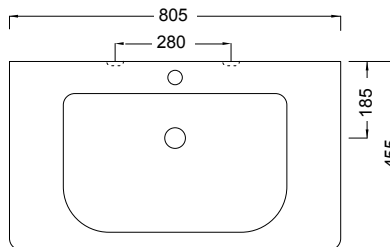

## FEATURES

- Dimensions - W 805 x H 481 x D 455mm
- Available in White or Melamine\*
- The paint used on our products is polyurethane or UV based. It is five times harder and more durable than lacquer finishes.
- Timber Effect Melamine: Our wood grain melamine is a low-pressure laminate.
- Soft-close drawers.
- Available with Silver or Black Aluminium Rails. Or with the Semi Handle (H2) (additional cost).
- Price includes basin & cabinet, excludes tap ware & accessories.

## TECHNICAL DRAWINGS

Top

Section Top of Drawer

Front

Side

## NOTES

\*Non-stock item. Drawing indicates the technical measurement only and is not a reflection of how the product will look. Sizes nominal only. Drawings in millimeters, not to scale. August 2019.