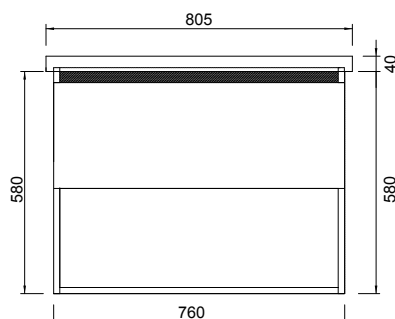

DESCRIPTION

Soft 800 Wall-Hung Vanity, 1 Drawer with 1 Open Shelf, White / Melamine

PRODUCT CODE

FT80DOSWH / M

FEATURES

- Dimensions - W 805 x H 620 x D 455mm
- Available in White or Melamine*
- The paint used on our products is polyurethane or UV based. It is five times harder and more durable than lacquer finishes.
- Timber Effect Melamine: Our wood grain melamine is a low-pressure laminate.
- Soft-close drawers.
- Available with Silver or Black Aluminium Rails. Or with the Semi Handle (H2) (additional cost).
- Price includes basin & cabinet, excludes tap ware & accessories.

TECHNICAL DRAWINGS

Top

Section Top of Drawer

Front

Side

NOTES

*Non-stock item. Drawing indicates the technical measurement only and is not a reflection of how the product will look. Sizes nominal only. Drawings in millimeters, not to scale. August 2019.