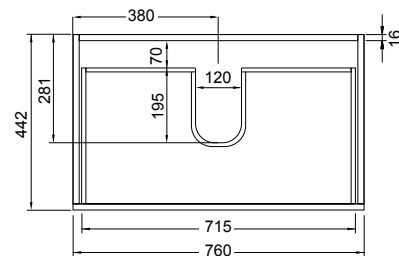

DESCRIPTION

Soft 800 Wall-Hung Vanity, 1 Drawer with 1 Open Shelf, White / Melamine

PRODUCT CODE

FT80DOSWH / M

FEATURES

- Dimensions - W 805 x H 620 x D 455mm
- Available in White or Melamine*
- The paint used on our products is polyurethane or UV based. It is five times harder and more durable than lacquer finishes.
- Timber Effect Melamine: Our wood grain melamine is a low-pressure laminate.
- Soft-close drawers.
- Available with Silver or Black Aluminium Rails. Or with the Semi Handle (H2) (additional cost).
- Price includes basin & cabinet, excludes tap ware & accessories.

TECHNICAL DRAWINGS

Top

Section Top of Drawer

Front

Side

NOTES

*Non-stock item. Drawing indicates the technical measurement only and is not a reflection of how the product will look. Sizes nominal only. Drawings in millimeters, not to scale. August 2019.