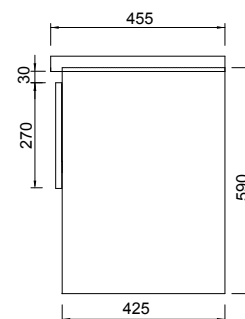

DESCRIPTION

Soft 800 Wall-Hung Vanity, 1 Drawer with 1 Open Shelf, White / Melamine

PRODUCT CODE

FT80DOSWH / M

FEATURES

- Dimensions - W 805 x H 620 x D 455mm
- Available in White or Melamine*
- The paint used on our products is polyurethane or UV based. It is five times harder and more durable than lacquer finishes.
- Timber Effect Melamine: Our wood grain melamine is a low-pressure laminate.
- Soft-close drawers.
- Available with Silver or Black Aluminium Rails. Or with the Semi Handle (H2) (additional cost).
- Price includes basin & cabinet, excludes tap ware & accessories.

TECHNICAL DRAWINGS

Top

Section Top of Drawer

Front

Side

NOTES

*Non-stock item. Drawing indicates the technical measurement only and is not a reflection of how the product will look. Sizes nominal only. Drawings in millimeters, not to scale. August 2019.