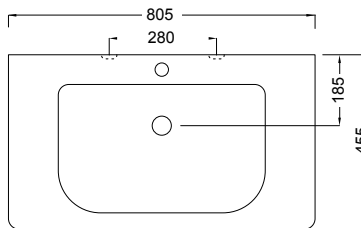

DESCRIPTION

Soft 800 Wall-Hung Vanity, 1 Drawer with 1 Open Shelf, White / Melamine

PRODUCT CODE

FT80DOSWH / M

FEATURES

- Dimensions - W 805 x H 620 x D 455mm
- Available in White or Melamine*
- The paint used on our products is polyurethane or UV based. It is five times harder and more durable than lacquer finishes.
- Timber Effect Melamine: Our wood grain melamine is a low-pressure laminate.
- Soft-close drawers.
- Available with Silver or Black Aluminium Rails. Or with the Semi Handle (H2) (additional cost).
- Price includes basin & cabinet, excludes tap ware & accessories.

TECHNICAL DRAWINGS

Top

Section Top of Drawer

Front

Side

NOTES

*Non-stock item. Drawing indicates the technical measurement only and is not a reflection of how the product will look. Sizes nominal only. Drawings in millimeters, not to scale. August 2019.