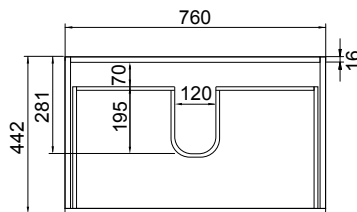

DESCRIPTION

Soft 800 Wall-Hung Vanity, 1 Drawer with 1 Open Shelf, White / Melamine

PRODUCT CODE

FT80DOSWH / M

FEATURES

- Dimensions - W 805 x H 620 x D 455mm
- Available in White paint (Gloss/Matte*[^]) or Melamine*
- The paint used on our products is polyurethane or UV based. It is five times harder and more durable than lacquer finishes.
- Timber Effect Melamine: Our wood grain melamine is a low-pressure laminate.
- Ceramic basin from Europe, NZ-made cabinetry.
- New depth in drawers offers more convenient storage
- Soft-close drawer/s with handleless design.
- Handleless design. Available with Aluminium Rails (Silver / Black) for a contrasting finish. Or pair with Semi Handle/s (H2) (additional cost).
- Includes Fischer fixing bolt set – basin must be secured to the wall.

TECHNICAL DRAWINGS

Top

Section of Top Drawer

Back of Basin

Front

Side Section

NOTES

- *Non-stock item • [^]15% surcharge applies for Matte White paint • Must use bottle traps to ensure drawers open, we recommend 40551-32 bottle trap
- Please use a contoured waste with all china basins, we recommend A27, PUW68R or FT41045 wastes. • Tapware & accessories not included • Drawing indicates technical measurement only and is not a reflection of how the product will look. Sizes nominal only. Drawings in millimetres. Not to scale. Nov 2019.