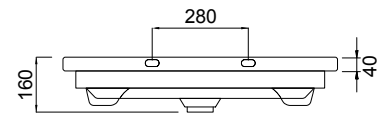

DESCRIPTION

Soft 800 Wall-Hung Vanity, 1 Drawer with 1 Open Shelf, White / Melamine

PRODUCT CODE

FT80DOSWH / M

FEATURES

- Dimensions - W 805 x H 620 x D 455mm
- Available in White paint (Gloss/Matte*[^]) or Melamine*
- The paint used on our products is polyurethane or UV based. It is five times harder and more durable than lacquer finishes.
- Timber Effect Melamine: Our wood grain melamine is a low-pressure laminate.
- Ceramic basin from Europe, NZ-made cabinetry.
- New depth in drawers offers more convenient storage
- Soft-close drawer/s with handleless design.
- Handleless design. Available with Aluminium Rails (Silver / Black) for a contrasting finish. Or pair with Semi Handle/s (H2) (additional cost).
- Includes Fischer fixing bolt set – basin must be secured to the wall.

TECHNICAL DRAWINGS

Top

Section of Top Drawer

Back of Basin

Front

Side Section

NOTES

- *Non-stock item • [^]15% surcharge applies for Matte White paint • Must use bottle traps to ensure drawers open, we recommend 40551-32 bottle trap
- Please use a contoured waste with all china basins, we recommend A27, PUW68R or FT41045 wastes. • Tapware & accessories not included • Drawing indicates technical measurement only and is not a reflection of how the product will look. Sizes nominal only. Drawings in millimetres. Not to scale. Nov 2019.