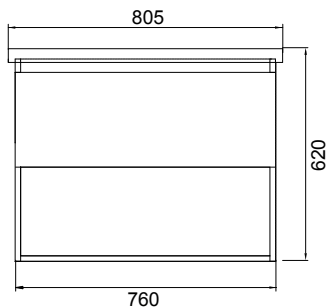

DESCRIPTION

Soft 800 Wall-Hung Vanity, 1 Drawer with 1 Open Shelf, White / Melamine

PRODUCT CODE

FT80DOSWH / M

FEATURES

- Dimensions - W 805 x H 620 x D 455mm
- Available in White paint (Gloss/Matte*[^]) or Melamine*
- The paint used on our products is polyurethane or UV based. It is five times harder and more durable than lacquer finishes.
- Timber Effect Melamine: Our wood grain melamine is a low-pressure laminate.
- Ceramic basin from Europe, NZ-made cabinetry.
- New depth in drawers offers more convenient storage
- Soft-close drawer/s with handleless design.
- Handleless design. Available with Aluminium Rails (Silver / Black) for a contrasting finish. Or pair with Semi Handle/s (H2) (additional cost).
- Includes Fischer fixing bolt set – basin must be secured to the wall.

TECHNICAL DRAWINGS

Top

Section of Top Drawer

Back of Basin

Front

Side Section

NOTES

- *Non-stock item • [^]15% surcharge applies for Matte White paint • Must use bottle traps to ensure drawers open, we recommend 40551-32 bottle trap
- Please use a contoured waste with all china basins, we recommend A27, PUW68R or FT41045 wastes. • Tapware & accessories not included • Drawing indicates technical measurement only and is not a reflection of how the product will look. Sizes nominal only. Drawings in millimetres. Not to scale. Nov 2019.