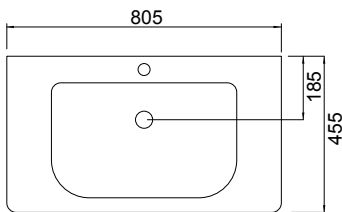

DESCRIPTION

Soft 800 Wall-Hung Vanity, 1 Drawer with 1 Open Shelf, White / Melamine

PRODUCT CODE

FT80DOSWH / M

FEATURES

- Dimensions - W 805 x H 620 x D 455mm
- Available in White paint (Gloss/Matte*[^]) or Melamine*
- The paint used on our products is polyurethane or UV based. It is five times harder and more durable than lacquer finishes.
- Timber Effect Melamine: Our wood grain melamine is a low-pressure laminate.
- Ceramic basin from Europe, NZ-made cabinetry.
- New depth in drawers offers more convenient storage
- Soft-close drawer/s with handleless design.
- Handleless design. Available with Aluminium Rails (Silver / Black) for a contrasting finish. Or pair with Semi Handle/s (H2) (additional cost).
- Includes Fischer fixing bolt set – basin must be secured to the wall.

TECHNICAL DRAWINGS

Top

Section of Top Drawer

Back of Basin

Front

Side Section

NOTES

- *Non-stock item • [^]15% surcharge applies for Matte White paint • Must use bottle traps to ensure drawers open, we recommend 40551-32 bottle trap
- Please use a contoured waste with all china basins, we recommend A27, PUW68R or FT41045 wastes. • Tapware & accessories not included • Drawing indicates technical measurement only and is not a reflection of how the product will look. Sizes nominal only. Drawings in millimetres. Not to scale. Nov 2019.