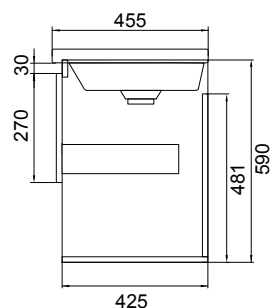

DESCRIPTION

Soft 800 Wall-Hung Vanity, 1 Drawer with 1 Open Shelf, White / Melamine

PRODUCT CODE

FT80DOSWH / M

FEATURES

- Dimensions - W 805 x H 620 x D 455mm
- Available in White paint (Gloss/Matte*[^]) or Melamine*
- The paint used on our products is polyurethane or UV based. It is five times harder and more durable than lacquer finishes.
- Timber Effect Melamine: Our wood grain melamine is a low-pressure laminate.
- Ceramic basin from Europe, NZ-made cabinetry.
- New depth in drawers offers more convenient storage
- Soft-close drawer/s with handleless design.
- Handleless design. Available with Aluminium Rails (Silver / Black) for a contrasting finish. Or pair with Semi Handle/s (H2) (additional cost).
- Includes Fischer fixing bolt set – basin must be secured to the wall.

TECHNICAL DRAWINGS

Top

Section of Top Drawer

Back of Basin

Front

Side Section

NOTES

- *Non-stock item • [^]15% surcharge applies for Matte White paint • Must use bottle traps to ensure drawers open, we recommend 40551-32 bottle trap
- Please use a contoured waste with all china basins, we recommend A27, PUW68R or FT41045 wastes. • Tapware & accessories not included • Drawing indicates technical measurement only and is not a reflection of how the product will look. Sizes nominal only. Drawings in millimetres. Not to scale. Nov 2019.