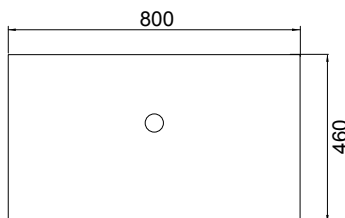

TECHNICAL DRAWINGS

Top