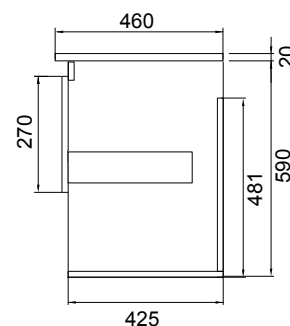

DESCRIPTION

Soft Solid Surface 800 Wall-Hung – 1 Drawer, 1 Open Shelf, White / Melamine

PRODUCT CODE

FT80DOSWHSS / M

FEATURES

- Dimensions: W 800 x H 610 x D 460 mm
- Available in White paint (Gloss or Matt*^) or Melamine*
- The paint used on our products is polyurethane or UV based. It is five times harder and more durable than lacquer finishes.
- Our Timber Effect Melamine is a low-pressure laminate.
- Soft-close drawer/s with handle-less design. NZ-made cabinetry.
- Deeper bottom drawers for more convenient storage.
- Available with Aluminium Rail/s (Silver or Black) for a contrasting finish. Or pair with Semi Handle/s (H2) (additional cost).
- Solid White 20mm Kordura top.
- Pair with our Sleek counter-top or Moon counter-top basins.

Black Forest

Charred Oak

TECHNICAL DRAWINGS

Top

Top Section of Drawer

Front

Side Section

NOTES

- *Non-stock item. • ^15% surcharge applies for Matt White paint. • Must use bottle traps to ensure drawers open, we recommend 40551-32 bottle trap.
- Please use a contoured waste with all china basins, we recommend A27, PUW68R or FT41045 wastes. • Tap holes do not come pre-drilled – this is the responsibility of the installer, and can be cut with a hole saw, jigsaw or router • Drawing indicates the technical measurement only and is not a reflection of how the product will look. Sizes nominal only. Drawings in millimetres. Not to scale • Tap ware & accessories not included. December 2019.