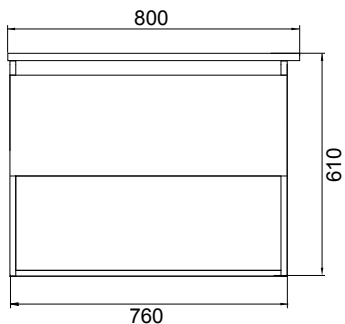

DESCRIPTION

Soft Solid Surface 800 Wall-Hung – 1 Drawer, 1 Open Shelf, White / Melamine

PRODUCT CODE

FT80DOSWHSS / M

FEATURES

- Dimensions: W 800 x H 610 x D 460 mm
- Available in White paint (Gloss or Matt*^) or Melamine*
- The paint used on our products is polyurethane or UV based. It is five times harder and more durable than lacquer finishes.
- Our Timber Effect Melamine is a low-pressure laminate.
- Soft-close drawer/s with handle-less design. NZ-made cabinetry.
- Deeper bottom drawers for more convenient storage.
- Available with Aluminium Rail/s (Silver or Black) for a contrasting finish. Or pair with Semi Handle/s (H2) (additional cost).
- Solid White 20mm Kordura top.
- Pair with our Sleek counter-top or Moon counter-top basins.

Black Forest

Charred Oak

TECHNICAL DRAWINGS

Top

Top Section of Drawer

Front

Side Section

NOTES

- *Non-stock item. • ^15% surcharge applies for Matt White paint. • Must use bottle traps to ensure drawers open, we recommend 40551-32 bottle trap.
- Please use a contoured waste with all china basins, we recommend A27, PUW68R or FT41045 wastes. • Tap holes do not come pre-drilled – this is the responsibility of the installer, and can be cut with a hole saw, jigsaw or router • Drawing indicates the technical measurement only and is not a reflection of how the product will look. Sizes nominal only. Drawings in millimetres. Not to scale • Tap ware & accessories not included. December 2019.