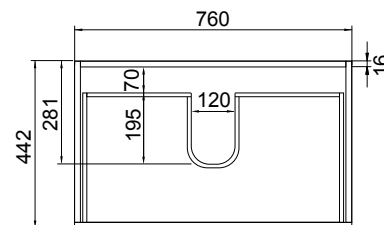

DESCRIPTION

Soft Solid Surface 800 Wall-Hung – 1 Drawer, 1 Open Shelf, White / Melamine

PRODUCT CODE

FT80DOSWHSS / M

FEATURES

- Dimensions: W 800 x H 610 x D 460 mm
- Available in White paint (Gloss or Matt*^) or Melamine*
- The paint used on our products is polyurethane or UV based. It is five times harder and more durable than lacquer finishes.
- Our Timber Effect Melamine is a low-pressure laminate.
- Soft-close drawer/s with handle-less design. NZ-made cabinetry.
- Deeper bottom drawers for more convenient storage.
- Available with Aluminium Rail/s (Silver or Black) for a contrasting finish. Or pair with Semi Handle/s (H2) (additional cost).
- Solid White 20mm Kordura top.
- Pair with our Sleek counter-top or Moon counter-top basins.

Black Forest

Charred Oak

TECHNICAL DRAWINGS

Top

Top Section of Drawer

Front

Side Section

NOTES

- *Non-stock item. • ^15% surcharge applies for Matt White paint. • Must use bottle traps to ensure drawers open, we recommend 40551-32 bottle trap.
- Please use a contoured waste with all china basins, we recommend A27, PUW68R or FT41045 wastes. • Tap holes do not come pre-drilled – this is the responsibility of the installer, and can be cut with a hole saw, jigsaw or router • Drawing indicates the technical measurement only and is not a reflection of how the product will look. Sizes nominal only. Drawings in millimetres. Not to scale • Tap ware & accessories not included. December 2019.