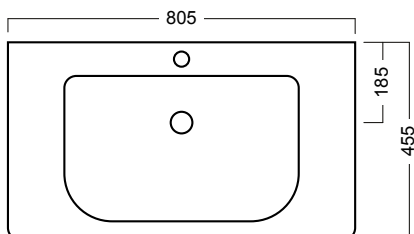

Description

Soft 800 Floor-Standing Vanity, 2 Drawers, Top/Bottom, White / Melamine

Product Code

FT80D2 / M

Features

- Dimensions - W 805mm x H 830mm x D 455mm
- Paint - The paint used on our products is polyurethane or UV based. It is five times harder and more durable than lacquer finishes. White only.
- Timber effect (Melamine) - Our woodgrain melamine is a low pressure laminate. Colours available are Nordic Ash, Manhattan Elm, Southern Oak, French Oak, Driftwood or Charred Oak.
- Match it with a silver or black aluminium rail, melamine or white paint finish (must colour match with the unit) or with the Semi handle* – as pictured.
- Soft-close drawers.
- Includes a top and cabinet.
- Excludes tapware & accessories.

Notes

*Additional cost for Semi handle option.
Please see reverse for technical drawings.

Description

Soft 800 Floor-Standing Vanity, 2 Drawers, Top/Bottom, White / Melamine

Product Code

FT80D2 / M

Technical Drawings

Top

Back of basin

Front

Side

Notes

Sizes nominal only. Allow +/-10mm for all measurements. All drawings in millimeters. Drawings not to scale. Drawing indicates the technical measurement only and is not a reflection of how the unit will look.