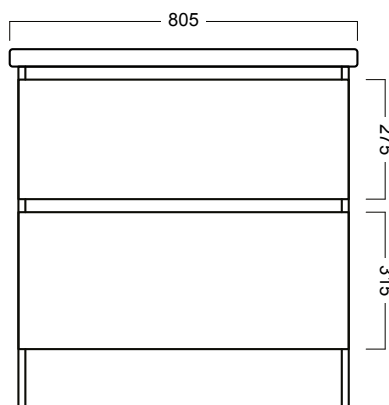

Description

Soft 800 Floor-Standing Vanity, 2 Drawers, Top/Bottom, White / Melamine

Product Code

FT80D2 / M

Features

- Dimensions - W 805mm x H 830mm x D 455mm
- Paint - The paint used on our products is polyurethane or UV based. It is five times harder and more durable than lacquer finishes. White only.
- Timber effect (Melamine) - Our woodgrain melamine is a low pressure laminate. Colours available are Nordic Ash, Manhattan Elm, Southern Oak, French Oak, Driftwood or Charred Oak.
- Match it with a silver or black aluminium rail, melamine or white paint finish (must colour match with the unit) or with the Semi handle* – as pictured.
- Soft-close drawers.
- Includes a top and cabinet.
- Excludes tapware & accessories.

Notes

*Additional cost for Semi handle option.
Please see reverse for technical drawings.

Description

Soft 800 Floor-Standing Vanity, 2 Drawers, Top/Bottom, White / Melamine

Product Code

FT80D2 / M

Technical Drawings

Top

Back of basin

Front

Side

Notes

Sizes nominal only. Allow +/-10mm for all measurements. All drawings in millimeters. Drawings not to scale. Drawing indicates the technical measurement only and is not a reflection of how the unit will look.