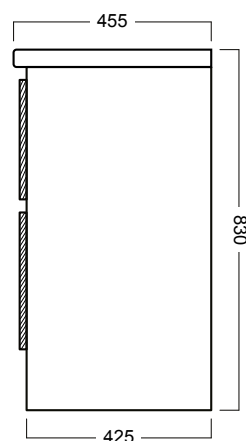

Notes

*Additional cost for Semi handle option.
Please see reverse for technical drawings.

Description

Soft 800 Floor-Standing Vanity, 2 Drawers, Top/Bottom, White / Melamine

Product Code

FT80D2 / M

Technical Drawings

Top

Back of basin

Front

Side

Notes

Sizes nominal only. Allow +/-10mm for all measurements. All drawings in millimeters. Drawings not to scale. Drawing indicates the technical measurement only and is not a reflection of how the unit will look.