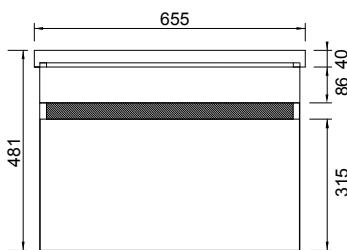

Description

Soft 650 Wall-Hung Vanity, 1 Drawer, White/Melamine

Product Code

FT65DWH / M

Features

- Dimensions - W 655 x H 481 x D 455mm
- Paint - The paint used on our products is polyurethane or UV based. It is five times harder and more durable than lacquer finishes. White only.
- Timber effect (Melamine) - Our woodgrain melamine is a low pressure laminate. Colours available are Nordic Ash, Manhattan Elm, Southern Oak, French Oak, Driftwood or Charred Oak.
- Available with or without a handle.
- Soft-close drawers.
- Includes basin and cabinet.

Technical Drawings

Top

Back Section Basin

Front

Side Section

Notes

Drawing indicates the technical measurement only and is not a reflection of how the unit will look. Sizes nominal only. All drawings in millimeters. Allow +/- 10mm for all measurements.