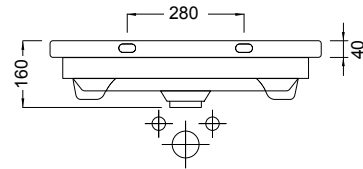

Description

Soft 650 Wall-Hung Vanity, 1 Drawer, White/Melamine

Product Code

FT65DWH / M

Features

- Dimensions - W 655 x H 481 x D 455mm
- Paint - The paint used on our products is polyurethane or UV based. It is five times harder and more durable than lacquer finishes. White only.
- Timber effect (Melamine) - Our woodgrain melamine is a low pressure laminate. Colours available are Nordic Ash, Manhattan Elm, Southern Oak, French Oak, Driftwood or Charred Oak.
- Available with or without a handle.
- Soft-close drawers.
- Includes basin and cabinet.

Technical Drawings

Top

Back Section Basin

Front

Side Section

Notes

Drawing indicates the technical measurement only and is not a reflection of how the unit will look. Sizes nominal only. All drawings in millimeters. Allow +/- 10mm for all measurements.