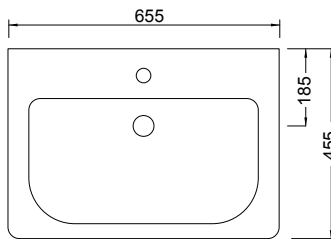

Description

Soft 650 Wall-Hung Vanity, 1 Drawer, White/Melamine

Product Code

FT65DWH / M

Features

- Dimensions - W 655 x H 481 x D 455mm
- Paint - The paint used on our products is polyurethane or UV based. It is five times harder and more durable than lacquer finishes. White only.
- Timber effect (Melamine) - Our woodgrain melamine is a low pressure laminate. Colours available are Nordic Ash, Manhattan Elm, Southern Oak, French Oak, Driftwood or Charred Oak.
- Available with or without a handle.
- Soft-close drawers.
- Includes basin and cabinet.

Technical Drawings

Top

Back Section Basin

Front

Side Section

Notes

Drawing indicates the technical measurement only and is not a reflection of how the unit will look. Sizes nominal only. All drawings in millimeters. Allow +/- 10mm for all measurements.