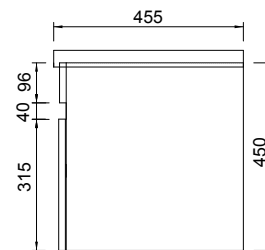

Description

Soft 650 Wall-Hung Vanity, 1 Drawer, White/Melamine

Product Code

FT65DWH / M

Features

- Dimensions - W 655 x H 481 x D 455mm
- Paint - The paint used on our products is polyurethane or UV based. It is five times harder and more durable than lacquer finishes. White only.
- Timber effect (Melamine) - Our woodgrain melamine is a low pressure laminate. Colours available are Nordic Ash, Manhattan Elm, Southern Oak, French Oak, Driftwood or Charred Oak.
- Available with or without a handle.
- Soft-close drawers.
- Includes basin and cabinet.

Technical Drawings

Top

Back Section Basin

Front

Side Section

Notes

Drawing indicates the technical measurement only and is not a reflection of how the unit will look. Sizes nominal only. All drawings in millimeters. Allow +/- 10mm for all measurements.