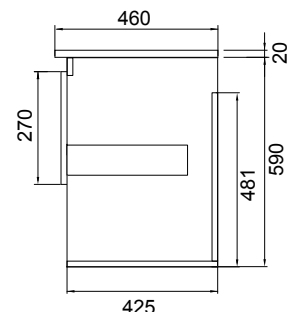

DESCRIPTION

Soft Solid Surface 650 Wall-Hung – 1 Drawer, 1 Open Shelf, White / Melamine

PRODUCT CODE

FT65DOSWHSS / M

FEATURES

- Dimensions: W 650 x H 610 x D 460 mm
- Available in White paint (Gloss) or Melamine
- The paint used on our products is polyurethane or UV based. It is five times harder and more durable than lacquer finishes.
- Our Timber Effect Melamine is a low-pressure laminate.
- Soft-close drawer/s with handle-less design. NZ-made cabinetry.
- Deeper bottom drawers for more convenient storage.
- Available with Aluminium Rail/s (Silver or Black) for a contrasting finish. Or pair with Semi Handle/s (H2) (additional cost).
- Solid White 20mm Kordura top.
- Pair with our Sleek counter-top or Moon counter-top basins.

Black Forest

Charred Oak

TECHNICAL DRAWINGS

Top

Top Section of Drawer

Front

Side Section

NOTES

• Made to order in NZ. • Must use bottle traps to ensure drawers open, we recommend 40551-32 bottle trap. • Please use a contoured waste with all china basins, we recommend Basin Waste with Click-Clack Push Button (Unslotted) (W22). • Tap holes do not come pre-drilled – this is the responsibility of the installer, and can be cut with a hole saw, jigsaw or router • Drawing indicates the technical measurement only and is not a reflection of how the product will look. Sizes nominal only. Drawings in millimetres. Not to scale • Tap ware & accessories not included. January 2020.