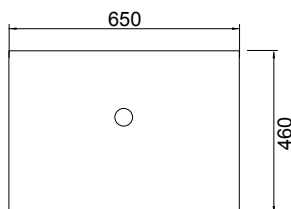

TECHNICAL DRAWINGS

Top