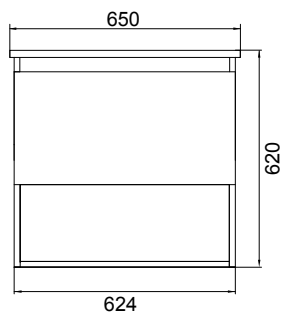

DESCRIPTION

Soft Solid Surface 650 Wall-Hung – 1 Drawer, 1 Open Shelf, White / Melamine

PRODUCT CODE

FT65DOSWHSS / M

FEATURES

- Dimensions: W 650 x H 610 x D 460 mm
- Available in White paint (Gloss) or Melamine
- The paint used on our products is polyurethane or UV based. It is five times harder and more durable than lacquer finishes.
- Our Timber Effect Melamine is a low-pressure laminate.
- Soft-close drawer/s with handle-less design. NZ-made cabinetry.
- Deeper bottom drawers for more convenient storage.
- Available with Aluminium Rail/s (Silver or Black) for a contrasting finish. Or pair with Semi Handle/s (H2) (additional cost).
- Solid White 20mm Kordura top.
- Pair with our Sleek counter-top or Moon counter-top basins.

Black Forest

Charred Oak

TECHNICAL DRAWINGS

Top

Top Section of Drawer

Front

Side Section

NOTES

• Made to order in NZ. • Must use bottle traps to ensure drawers open, we recommend 40551-32 bottle trap. • Please use a contoured waste with all china basins, we recommend Basin Waste with Click-Clack Push Button (Unslotted) (W22). • Tap holes do not come pre-drilled – this is the responsibility of the installer, and can be cut with a hole saw, jigsaw or router • Drawing indicates the technical measurement only and is not a reflection of how the product will look. Sizes nominal only. Drawings in millimetres. Not to scale • Tap ware & accessories not included. January 2020.