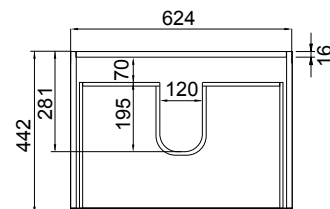

Black Forest

Charred Oak

TECHNICAL DRAWINGS

Top

Top Section of Drawer

Front

Side Section

NOTES

• Made to order in NZ. • Must use bottle traps to ensure drawers open, we recommend 40551-32 bottle trap. • Please use a contoured waste with all china basins, we recommend Basin Waste with Click-Clack Push Button (Unslotted) (W22). • Tap holes do not come pre-drilled – this is the responsibility of the installer, and can be cut with a hole saw, jigsaw or router • Drawing indicates the technical measurement only and is not a reflection of how the product will look. Sizes nominal only. Drawings in millimetres. Not to scale • Tap ware & accessories not included. January 2020.