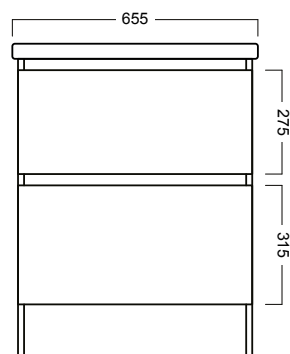

Description

Soft 650 Floor-Standing Vanity, 2 Drawers, Top/Bottom, White / Melamine

Product Code

FT65D2 / M

Features

- Dimensions - W 655 x H 830 x D 455mm
- Paint - The paint used on our products is polyurethane or UV based. It is five times harder and more durable than lacquer finishes. White only.
- Timber effect (Melamine) - Our woodgrain melamine is a low pressure laminate. Colours available are Nordic Ash, Manhattan Elm, Southern Oak, French Oak, Driftwood or Charred Oak.
- Match it with a silver or black aluminium rail, melamine or white paint finish (must colour match with the unit) or with the Semi handle* – as pictured.
- Soft-close drawers.
- Includes a top and cabinet.
- Excludes tapware & accessories.

Notes

*Additional cost for Semi handle option.
Please see reverse for technical drawings.

Description

Soft 650 Floor-Standing Vanity, 2 Drawers, Top/Bottom, White / Melamine

Product Code

FT65D2 / M

Technical Drawings

Top

Back of basin

Front

Side

Notes

Sizes nominal only. Allow +/-10mm for all measurements. All drawings in millimeters. Drawings not to scale. Drawing indicates the technical measurement only and is not a reflection of how the unit will look.