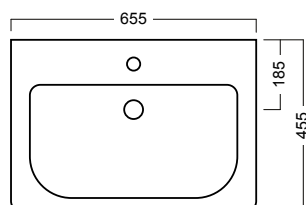

Notes

*Additional cost for Semi handle option.
Please see reverse for technical drawings.

Description

Soft 650 Floor-Standing Vanity, 2 Drawers, Top/Bottom, White / Melamine

Product Code

FT65D2 / M

Technical Drawings

Top

Back of basin

Front

Side

Notes

Sizes nominal only. Allow +/-10mm for all measurements. All drawings in millimeters. Drawings not to scale. Drawing indicates the technical measurement only and is not a reflection of how the unit will look.