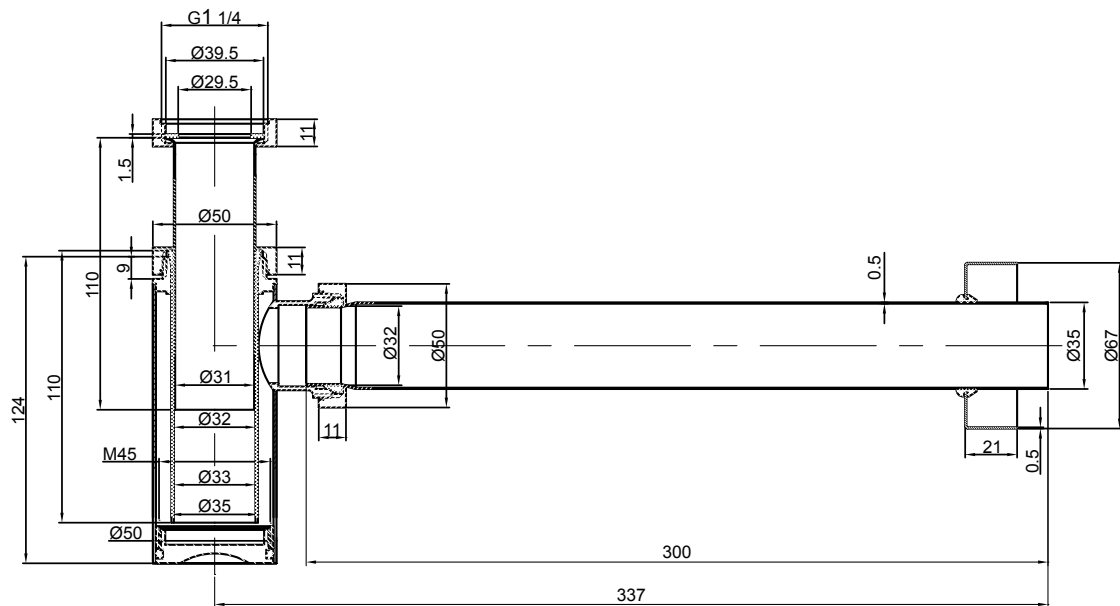

## FEATURES

- Dimensions - W 429 x D 50 x H 145 mm
- Finishes: Chrome plated
- Product Type: Traditional
- Material: Bodies are of all brass construction
- Weight: 1.06 kg

## TECHNICAL DRAWINGS

## NOTES

N.B: Excludes tapware & accessories. Drawing indicates the technical measurement only and is not a reflection of how the product will look. Sizes are nominal only. All drawings in millimeters. Drawings not to scale.