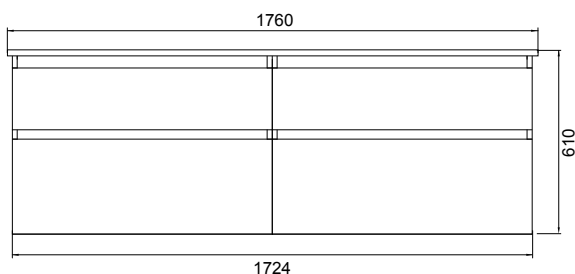

DESCRIPTION

Soft Solid Surface 1760 Wall-Hung – 4 Drawers, Double Bowls, White / Melamine

PRODUCT CODE

FT1760D4WHSS / M

FEATURES

- Dimensions: W 1760 x H 610 x D 460 mm
- Available in White paint (Gloss) or Melamine
- The paint used on our products is polyurethane or UV based. It is five times harder and more durable than lacquer finishes.
- Our Timber Effect Melamine is a low-pressure laminate.
- Soft-close drawer/s with handle-less design. NZ-made cabinetry.
- Deeper bottom drawers for more convenient storage.
- Available with Aluminium Rail/s (Silver or Black) for a contrasting finish. Or pair with Semi Handle/s (H2) (additional cost).
- Solid White 20mm Kordura top.
- Pair with our Sleek counter-top or Moon counter-top basins.
- Double bowl or offset single bowl.

Black Forest

Charred Oak

TECHNICAL DRAWINGS

Top

Top Section of Drawer

Front

Side Section

NOTES

- Made to order in NZ. • Single bowls must be offset left or right. • Must use bottle traps to ensure drawers open, we recommend 40551-32 bottle trap. • Please use a contoured waste with all china basins, we recommend Basin Waste with Click-Clack Push Button (Unslotted) (W22). • Tap holes do not come pre-drilled – this is the responsibility of the installer, and can be cut with a hole saw, jigsaw or router • Drawing indicates the technical measurement only and is not a reflection of how the product will look. Sizes nominal only. Drawings in millimetres. Not to scale • Tap ware & accessories not included. January 2020.