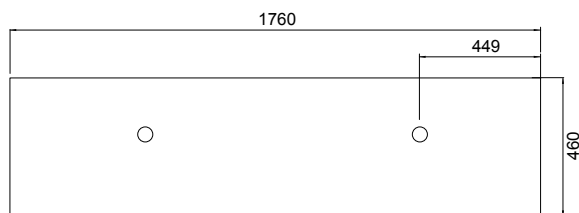

TECHNICAL DRAWINGS

Top