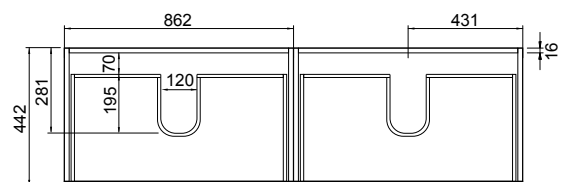

DESCRIPTION

Soft Solid Surface 1760 Wall-Hung – 4 Drawers, Double Bowls, White / Melamine

PRODUCT CODE

FT1760D4WHSS / M

FEATURES

- Dimensions: W 1760 x H 610 x D 460 mm
- Available in White paint (Gloss) or Melamine
- The paint used on our products is polyurethane or UV based. It is five times harder and more durable than lacquer finishes.
- Our Timber Effect Melamine is a low-pressure laminate.
- Soft-close drawer/s with handle-less design. NZ-made cabinetry.
- Deeper bottom drawers for more convenient storage.
- Available with Aluminium Rail/s (Silver or Black) for a contrasting finish. Or pair with Semi Handle/s (H2) (additional cost).
- Solid White 20mm Kordura top.
- Pair with our Sleek counter-top or Moon counter-top basins.
- Double bowl or offset single bowl.

Black Forest

Charred Oak

TECHNICAL DRAWINGS

Top

Top Section of Drawer

Front

Side Section

NOTES

- Made to order in NZ. • Single bowls must be offset left or right. • Must use bottle traps to ensure drawers open, we recommend 40551-32 bottle trap. • Please use a contoured waste with all china basins, we recommend Basin Waste with Click-Clack Push Button (Unslotted) (W22). • Tap holes do not come pre-drilled – this is the responsibility of the installer, and can be cut with a hole saw, jigsaw or router • Drawing indicates the technical measurement only and is not a reflection of how the product will look. Sizes nominal only. Drawings in millimetres. Not to scale • Tap ware & accessories not included. January 2020.