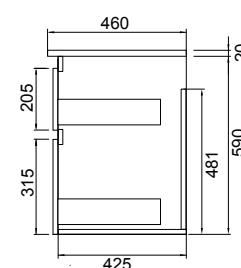

DESCRIPTION

Soft Solid Surface 1760 Wall-Hung – 4 Drawers, Double Bowls, White / Melamine

PRODUCT CODE

FT1760D4WHSS / M

FEATURES

- Dimensions: W 1760 x H 610 x D 460 mm
- Available in White paint (Gloss) or Melamine
- The paint used on our products is polyurethane or UV based. It is five times harder and more durable than lacquer finishes.
- Our Timber Effect Melamine is a low-pressure laminate.
- Soft-close drawer/s with handle-less design. NZ-made cabinetry.
- Deeper bottom drawers for more convenient storage.
- Available with Aluminium Rail/s (Silver or Black) for a contrasting finish. Or pair with Semi Handle/s (H2) (additional cost).
- Solid White 20mm Kordura top.
- Pair with our Sleek counter-top or Moon counter-top basins.
- Double bowl or offset single bowl.

Black Forest

Charred Oak

TECHNICAL DRAWINGS

Top

Top Section of Drawer

Front

Side Section

NOTES

- Made to order in NZ. • Single bowls must be offset left or right. • Must use bottle traps to ensure drawers open, we recommend 40551-32 bottle trap. • Please use a contoured waste with all china basins, we recommend Basin Waste with Click-Clack Push Button (Unslotted) (W22). • Tap holes do not come pre-drilled – this is the responsibility of the installer, and can be cut with a hole saw, jigsaw or router • Drawing indicates the technical measurement only and is not a reflection of how the product will look. Sizes nominal only. Drawings in millimetres. Not to scale • Tap ware & accessories not included. January 2020.