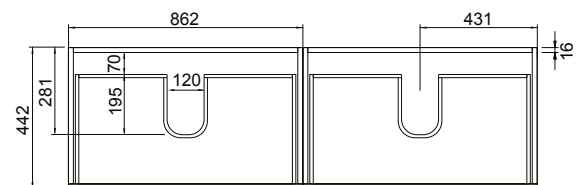

## FEATURES

- Dimensions: W 1760 x H 820 x D 460 mm
- Available in White paint (Gloss) or Melamine
- The paint used on our products is polyurethane or UV based. It is five times harder and more durable than lacquer finishes.
- Our Timber Effect Melamine is a low-pressure laminate.
- Soft-close drawer/s with handle-less design. NZ-made cabinetry.
- Deeper bottom drawers for more convenient storage.
- Available with Aluminium Rail/s (Silver or Black) for a contrasting finish. Or pair with Semi Handle/s (H2) (additional cost).
- Solid White 20mm Kordura top.
- Pair with our Sleek counter-top or Moon counter-top basins.
- Double bowl or offset single bowl.

## TECHNICAL DRAWINGS

Top

Top Section of Drawer

Front

Side Section

## NOTES

• Made to order in NZ. • Single bowls must be offset left or right. • Must use bottle traps to ensure drawers open, we recommend 40551-32 bottle trap. • Please use a contoured waste with all china basins, we recommend Basin Waste with Click-Clack Push Button (Unslotted) (W22). • Tap holes do not come pre-drilled – this is the responsibility of the installer, and can be cut with a hole saw, jigsaw or router. • Drawing indicates the technical measurement only and is not a reflection of how the product will look. Sizes nominal only. Drawings in millimetres. Not to scale • Tap ware & accessories not included. January 2020.