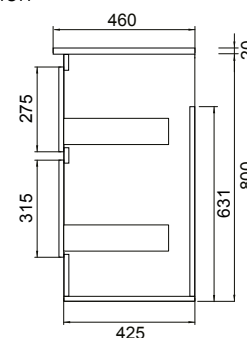

## FEATURES

- Dimensions: W 1760 x H 820 x D 460 mm
- Available in White paint (Gloss) or Melamine
- The paint used on our products is polyurethane or UV based. It is five times harder and more durable than lacquer finishes.
- Our Timber Effect Melamine is a low-pressure laminate.
- Soft-close drawer/s with handle-less design. NZ-made cabinetry.
- Deeper bottom drawers for more convenient storage.
- Available with Aluminium Rail/s (Silver or Black) for a contrasting finish. Or pair with Semi Handle/s (H2) (additional cost).
- Solid White 20mm Kordura top.
- Pair with our Sleek counter-top or Moon counter-top basins.
- Double bowl or offset single bowl.

## TECHNICAL DRAWINGS

Top

Top Section of Drawer

Front

Side Section

## NOTES

• Made to order in NZ. • Single bowls must be offset left or right. • Must use bottle traps to ensure drawers open, we recommend 40551-32 bottle trap. • Please use a contoured waste with all china basins, we recommend Basin Waste with Click-Clack Push Button (Unslotted) (W22). • Tap holes do not come pre-drilled – this is the responsibility of the installer, and can be cut with a hole saw, jigsaw or router. • Drawing indicates the technical measurement only and is not a reflection of how the product will look. Sizes nominal only. Drawings in millimetres. Not to scale • Tap ware & accessories not included. January 2020.