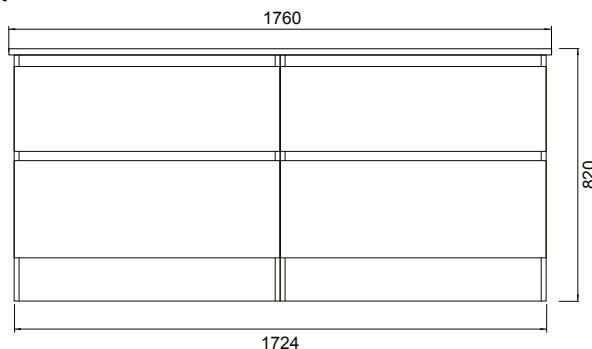

## FEATURES

- Dimensions: W 1760 x H 820 x D 460 mm
- Available in White paint (Gloss) or Melamine
- The paint used on our products is polyurethane or UV based. It is five times harder and more durable than lacquer finishes.
- Our Timber Effect Melamine is a low-pressure laminate.
- Soft-close drawer/s with handle-less design. NZ-made cabinetry.
- Deeper bottom drawers for more convenient storage.
- Available with Aluminium Rail/s (Silver or Black) for a contrasting finish. Or pair with Semi Handle/s (H2) (additional cost).
- Solid White 20mm Kordura top.
- Pair with our Sleek counter-top or Moon counter-top basins.
- Double bowl or offset single bowl.

## TECHNICAL DRAWINGS

Top

Top Section of Drawer

Front

Side Section

## NOTES

• Made to order in NZ. • Single bowls must be offset left or right. • Must use bottle traps to ensure drawers open, we recommend 40551-32 bottle trap. • Please use a contoured waste with all china basins, we recommend Basin Waste with Click-Clack Push Button (Unslotted) (W22). • Tap holes do not come pre-drilled – this is the responsibility of the installer, and can be cut with a hole saw, jigsaw or router. • Drawing indicates the technical measurement only and is not a reflection of how the product will look. Sizes nominal only. Drawings in millimetres. Not to scale • Tap ware & accessories not included. January 2020.