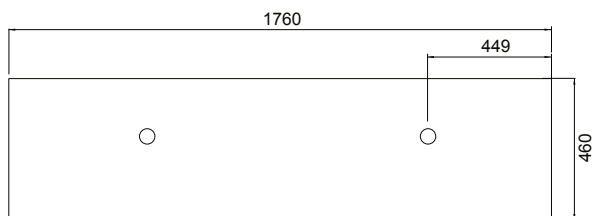

TECHNICAL DRAWINGS

Top