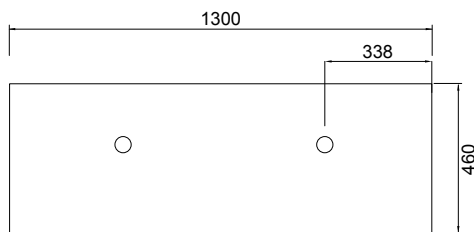

DESCRIPTION

Soft Solid Surface 1300 Wall-Hung – 4 Drawers, Double Bowls, White / Melamine

PRODUCT CODE

FT130D4WHSS / M

FEATURES

- Dimensions: W 1300 x H 610 x D 460 mm
- Available in White paint (Gloss) or Melamine
- The paint used on our products is polyurethane or UV based. It is five times harder and more durable than lacquer finishes.
- Our Timber Effect Melamine is a low-pressure laminate.
- Soft-close drawer/s with handle-less design. NZ-made cabinetry.
- Deeper bottom drawers for more convenient storage.
- Available with Aluminium Rail/s (Silver or Black) for a contrasting finish. Or pair with Semi Handle/s (H2) (additional cost).
- Solid White 20mm Kordura top.
- Pair with our Sleek counter-top or Moon counter-top basins.
- Double bowl or offset single bowl.

PAINT / MELAMINE FINISHES

TECHNICAL DRAWINGS

Top

Top Section of Drawer

Front

Side Section

NOTES

• Made to order in NZ. • Single bowls must be offset left or right. • Must use bottle traps to ensure drawers open, we recommend 40551-32 bottle trap. • Please use a contoured waste with all china basins, we recommend Basin Waste with Click-Clack Push Button (Unslotted) (W22). • Tap holes do not come pre-drilled – this is the responsibility of the installer, and can be cut with a hole saw, jigsaw or router • Drawing indicates the technical measurement only and is not a reflection of how the product will look. Sizes nominal only. Drawings in millimetres. Not to scale • Tap ware & accessories not included. January 2020.