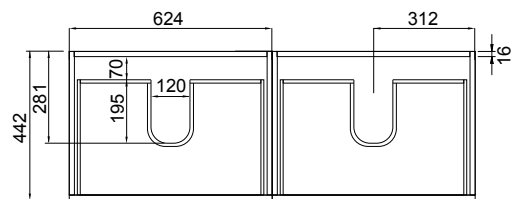

DESCRIPTION

Soft Solid Surface 1300 Wall-Hung – 4 Drawers, Double Bowls, White / Melamine

PRODUCT CODE

FT130D4WHSS / M

FEATURES

- Dimensions: W 1300 x H 610 x D 460 mm
- Available in White paint (Gloss) or Melamine
- The paint used on our products is polyurethane or UV based. It is five times harder and more durable than lacquer finishes.
- Our Timber Effect Melamine is a low-pressure laminate.
- Soft-close drawer/s with handle-less design. NZ-made cabinetry.
- Deeper bottom drawers for more convenient storage.
- Available with Aluminium Rail/s (Silver or Black) for a contrasting finish. Or pair with Semi Handle/s (H2) (additional cost).
- Solid White 20mm Kordura top.
- Pair with our Sleek counter-top or Moon counter-top basins.
- Double bowl or offset single bowl.

PAINT / MELAMINE FINISHES

TECHNICAL DRAWINGS

Top

Top Section of Drawer

Front

Side Section

NOTES

• Made to order in NZ. • Single bowls must be offset left or right. • Must use bottle traps to ensure drawers open, we recommend 40551-32 bottle trap. • Please use a contoured waste with all china basins, we recommend Basin Waste with Click-Clack Push Button (Unslotted) (W22). • Tap holes do not come pre-drilled – this is the responsibility of the installer, and can be cut with a hole saw, jigsaw or router • Drawing indicates the technical measurement only and is not a reflection of how the product will look. Sizes nominal only. Drawings in millimetres. Not to scale • Tap ware & accessories not included. January 2020.