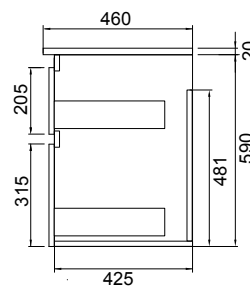

DESCRIPTION

Soft Solid Surface 1300 Wall-Hung – 4 Drawers, Double Bowls, White / Melamine

PRODUCT CODE

FT130D4WHSS / M

FEATURES

- Dimensions: W 1300 x H 610 x D 460 mm
- Available in White paint (Gloss) or Melamine
- The paint used on our products is polyurethane or UV based. It is five times harder and more durable than lacquer finishes.
- Our Timber Effect Melamine is a low-pressure laminate.
- Soft-close drawer/s with handle-less design. NZ-made cabinetry.
- Deeper bottom drawers for more convenient storage.
- Available with Aluminium Rail/s (Silver or Black) for a contrasting finish. Or pair with Semi Handle/s (H2) (additional cost).
- Solid White 20mm Kordura top.
- Pair with our Sleek counter-top or Moon counter-top basins.
- Double bowl or offset single bowl.

PAINT / MELAMINE FINISHES

TECHNICAL DRAWINGS

Top

Top Section of Drawer

Front

Side Section

NOTES

• Made to order in NZ. • Single bowls must be offset left or right. • Must use bottle traps to ensure drawers open, we recommend 40551-32 bottle trap. • Please use a contoured waste with all china basins, we recommend Basin Waste with Click-Clack Push Button (Unslotted) (W22). • Tap holes do not come pre-drilled – this is the responsibility of the installer, and can be cut with a hole saw, jigsaw or router • Drawing indicates the technical measurement only and is not a reflection of how the product will look. Sizes nominal only. Drawings in millimetres. Not to scale • Tap ware & accessories not included. January 2020.