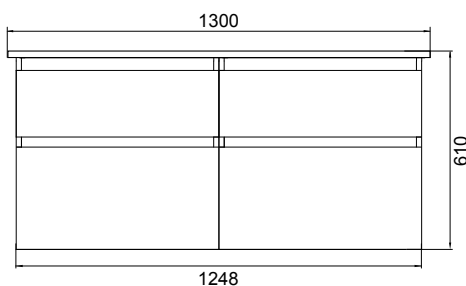

DESCRIPTION

Soft Solid Surface 1300 Wall-Hung – 4 Drawers, Double Bowls, White / Melamine

PRODUCT CODE

FT130D4WHSS / M

FEATURES

- Dimensions: W 1300 x H 610 x D 460 mm
- Available in White paint (Gloss) or Melamine
- The paint used on our products is polyurethane or UV based. It is five times harder and more durable than lacquer finishes.
- Our Timber Effect Melamine is a low-pressure laminate.
- Soft-close drawer/s with handle-less design. NZ-made cabinetry.
- Deeper bottom drawers for more convenient storage.
- Available with Aluminium Rail/s (Silver or Black) for a contrasting finish. Or pair with Semi Handle/s (H2) (additional cost).
- Solid White 20mm Kordura top.
- Pair with our Sleek counter-top or Moon counter-top basins.
- Double bowl or offset single bowl.

PAINT / MELAMINE FINISHES

TECHNICAL DRAWINGS

Top

Top Section of Drawer

Front

Side Section

NOTES

• Made to order in NZ. • Single bowls must be offset left or right. • Must use bottle traps to ensure drawers open, we recommend 40551-32 bottle trap. • Please use a contoured waste with all china basins, we recommend Basin Waste with Click-Clack Push Button (Unslotted) (W22). • Tap holes do not come pre-drilled – this is the responsibility of the installer, and can be cut with a hole saw, jigsaw or router • Drawing indicates the technical measurement only and is not a reflection of how the product will look. Sizes nominal only. Drawings in millimetres. Not to scale • Tap ware & accessories not included. January 2020.