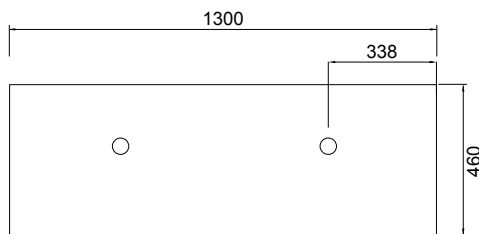

TECHNICAL DRAWINGS

Top