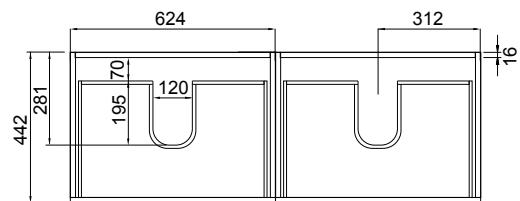

## FEATURES

- Dimensions: W 1300 x H 610 x D 460 mm
- Available in White paint (Gloss) or Melamine
- The paint used on our products is polyurethane or UV based. It is five times harder and more durable than lacquer finishes.
- Our Timber Effect Melamine is a low-pressure laminate.
- Soft-close drawer/s with handle-less design. NZ-made cabinetry.
- Deeper bottom drawers for more convenient storage.
- Available Semi Handles (H2) (additional cost).
- Solid White 20mm Kordura top.
- Pair with our Sleek counter-top or Moon counter-top basins.
- Double bowl or offset single bowl.

## TECHNICAL DRAWINGS

Top

Top Section of Drawer

Front

Side Section

## NOTES

• Made to order in NZ. • Single bowls must be offset left or right. • Must use bottle traps to ensure drawers open, we recommend 40551-32 bottle trap. • Please use a contoured waste with all china basins, we recommend Basin Waste with Click-Clack Push Button (Unslotted) (W22). • Tap holes do not come pre-drilled – this is the responsibility of the installer, and can be cut with a hole saw, jigsaw or router • Drawing indicates the technical measurement only and is not a reflection of how the product will look. Sizes nominal only. Drawings in millimetres. Not to scale • Tap ware & accessories not included. January 2020.