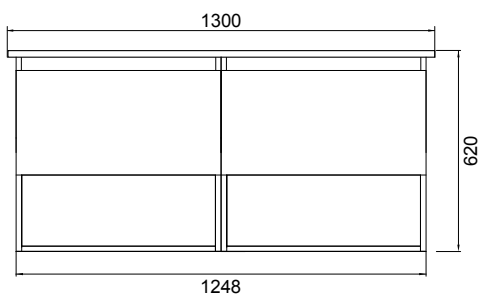

## FEATURES

- Dimensions: W 1300 x H 610 x D 460 mm
- Available in White paint (Gloss) or Melamine
- The paint used on our products is polyurethane or UV based. It is five times harder and more durable than lacquer finishes.
- Our Timber Effect Melamine is a low-pressure laminate.
- Soft-close drawer/s with handle-less design. NZ-made cabinetry.
- Deeper bottom drawers for more convenient storage.
- Available Semi Handles (H2) (additional cost).
- Solid White 20mm Kordura top.
- Pair with our Sleek counter-top or Moon counter-top basins.
- Double bowl or offset single bowl.

## TECHNICAL DRAWINGS

Top

Top Section of Drawer

Front

Side Section

## NOTES

• Made to order in NZ. • Single bowls must be offset left or right. • Must use bottle traps to ensure drawers open, we recommend 40551-32 bottle trap. • Please use a contoured waste with all china basins, we recommend Basin Waste with Click-Clack Push Button (Unslotted) (W22). • Tap holes do not come pre-drilled – this is the responsibility of the installer, and can be cut with a hole saw, jigsaw or router • Drawing indicates the technical measurement only and is not a reflection of how the product will look. Sizes nominal only. Drawings in millimetres. Not to scale • Tap ware & accessories not included. January 2020.