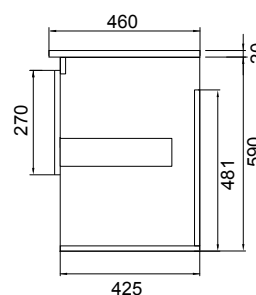

## FEATURES

- Dimensions: W 1300 x H 610 x D 460 mm
- Available in White paint (Gloss) or Melamine
- The paint used on our products is polyurethane or UV based. It is five times harder and more durable than lacquer finishes.
- Our Timber Effect Melamine is a low-pressure laminate.
- Soft-close drawer/s with handle-less design. NZ-made cabinetry.
- Deeper bottom drawers for more convenient storage.
- Available Semi Handles (H2) (additional cost).
- Solid White 20mm Kordura top.
- Pair with our Sleek counter-top or Moon counter-top basins.
- Double bowl or offset single bowl.

## TECHNICAL DRAWINGS

Top

Top Section of Drawer

Front

Side Section

## NOTES

• Made to order in NZ. • Single bowls must be offset left or right. • Must use bottle traps to ensure drawers open, we recommend 40551-32 bottle trap. • Please use a contoured waste with all china basins, we recommend Basin Waste with Click-Clack Push Button (Unslotted) (W22). • Tap holes do not come pre-drilled – this is the responsibility of the installer, and can be cut with a hole saw, jigsaw or router • Drawing indicates the technical measurement only and is not a reflection of how the product will look. Sizes nominal only. Drawings in millimetres. Not to scale • Tap ware & accessories not included. January 2020.