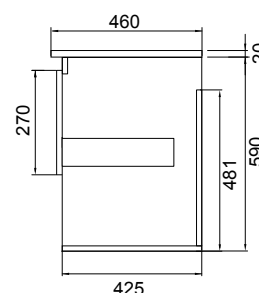

DESCRIPTION

Soft Solid Surface 1300 Wall-Hung – 2 Drawers, 2 Open Shelves, Double Bowls, White / Melamine

PRODUCT CODE

FT130D2OSWHSS / M

FEATURES

- Dimensions: W 1300 x H 610 x D 460 mm
- Available in White paint (Gloss) or Melamine
- The paint used on our products is polyurethane or UV based. It is five times harder and more durable than lacquer finishes.
- Our Timber Effect Melamine is a low-pressure laminate.
- Soft-close drawer/s with handle-less design. NZ-made cabinetry.
- Deeper bottom drawers for more convenient storage.
- Available with Aluminium Rail/s (Silver or Black) for a contrasting finish. Or pair with Semi Handle/s (H2) (additional cost).
- Solid White 20mm Kordura top.
- Pair with our Sleek counter-top or Moon counter-top basins.
- Double bowl or offset single bowl.

Black Forest

Charred Oak

TECHNICAL DRAWINGS

Top

Top Section of Drawer

Front

Side Section

NOTES

- Made to order in NZ.
- Single bowls must be offset left or right.
- Must use bottle traps to ensure drawers open, we recommend 40551-32 bottle trap.
- Please use a contoured waste with all china basins, we recommend Basin Waste with Click-Clack Push Button (Unslotted) (W22).
- Tap holes do not come pre-drilled – this is the responsibility of the installer, and can be cut with a hole saw, jigsaw or router
- Drawing indicates the technical measurement only and is not a reflection of how the product will look. Sizes nominal only. Drawings in millimetres. Not to scale
- Tap ware & accessories not included. January 2020.