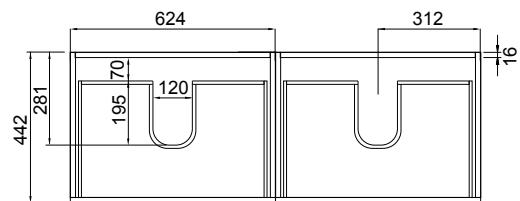

DESCRIPTION

Soft Solid Surface 1300 Wall-Hung – 2 Drawers, 2 Open Shelves, Double Bowls, White / Melamine

PRODUCT CODE

FT130D2OSWHSS / M

FEATURES

- Dimensions: W 1300 x H 610 x D 460 mm
- Available in White paint (Gloss) or Melamine
- The paint used on our products is polyurethane or UV based. It is five times harder and more durable than lacquer finishes.
- Our Timber Effect Melamine is a low-pressure laminate.
- Soft-close drawer/s with handle-less design. NZ-made cabinetry.
- Deeper bottom drawers for more convenient storage.
- Available with Aluminium Rail/s (Silver or Black) for a contrasting finish. Or pair with Semi Handle/s (H2) (additional cost).
- Solid White 20mm Kordura top.
- Pair with our Sleek counter-top or Moon counter-top basins.
- Double bowl or offset single bowl.

Black Forest

Charred Oak

TECHNICAL DRAWINGS

Top

Top Section of Drawer

Front

Side Section

NOTES

- Made to order in NZ.
- Single bowls must be offset left or right.
- Must use bottle traps to ensure drawers open, we recommend 40551-32 bottle trap.
- Please use a contoured waste with all china basins, we recommend Basin Waste with Click-Clack Push Button (Unslotted) (W22).
- Tap holes do not come pre-drilled – this is the responsibility of the installer, and can be cut with a hole saw, jigsaw or router
- Drawing indicates the technical measurement only and is not a reflection of how the product will look. Sizes nominal only. Drawings in millimetres. Not to scale
- Tap ware & accessories not included. January 2020.