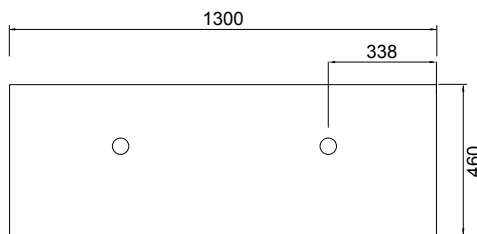

TECHNICAL DRAWINGS

Top