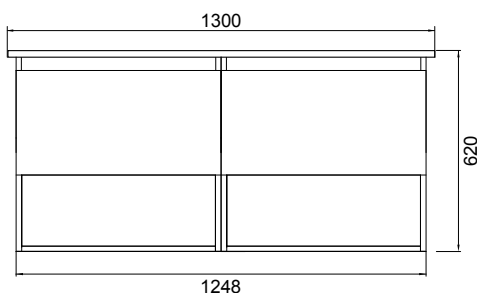

DESCRIPTION

Soft Solid Surface 1300 Wall-Hung – 2 Drawers, 2 Open Shelves, Double Bowls, White / Melamine

PRODUCT CODE

FT130D2OSWHSS / M

FEATURES

- Dimensions: W 1300 x H 610 x D 460 mm
- Available in White paint (Gloss) or Melamine
- The paint used on our products is polyurethane or UV based. It is five times harder and more durable than lacquer finishes.
- Our Timber Effect Melamine is a low-pressure laminate.
- Soft-close drawer/s with handle-less design. NZ-made cabinetry.
- Deeper bottom drawers for more convenient storage.
- Available with Aluminium Rail/s (Silver or Black) for a contrasting finish. Or pair with Semi Handle/s (H2) (additional cost).
- Solid White 20mm Kordura top.
- Pair with our Sleek counter-top or Moon counter-top basins.
- Double bowl or offset single bowl.

Black Forest

Charred Oak

TECHNICAL DRAWINGS

Top

Top Section of Drawer

Front

Side Section

NOTES

- Made to order in NZ.
- Single bowls must be offset left or right.
- Must use bottle traps to ensure drawers open, we recommend 40551-32 bottle trap.
- Please use a contoured waste with all china basins, we recommend Basin Waste with Click-Clack Push Button (Unslotted) (W22).
- Tap holes do not come pre-drilled – this is the responsibility of the installer, and can be cut with a hole saw, jigsaw or router
- Drawing indicates the technical measurement only and is not a reflection of how the product will look. Sizes nominal only. Drawings in millimetres. Not to scale
- Tap ware & accessories not included. January 2020.