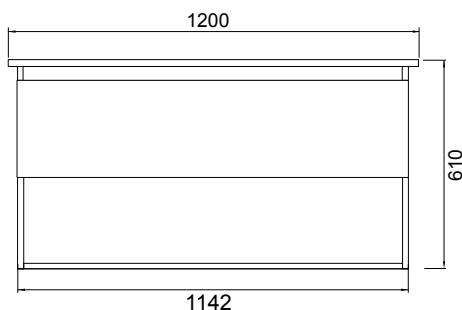

DESCRIPTION

Soft Solid Surface 1200 Wall-Hung – 1 Drawer, 1 Open Shelf, White / Melamine

PRODUCT CODE

FT120DOSWHSS / M

FEATURES

- Dimensions: W 1200 x H 610 x D 460 mm
- Available in White paint (Gloss) or Melamine
- The paint used on our products is polyurethane or UV based. It is five times harder and more durable than lacquer finishes.
- Our Timber Effect Melamine is a low-pressure laminate.
- Soft-close drawer/s with handle-less design. NZ-made cabinetry.
- Deeper bottom drawers for more convenient storage.
- Available with Semi Handle/s (H2) (additional cost).
- Solid White 20mm Kordura top.
- Pair with our Sleek counter-top or Moon counter-top basins.

Black Forest

Charred Oak

TECHNICAL DRAWINGS

Top

Top Section of Drawer

Front

Side Section

NOTES

• Made to order in NZ. • Must use bottle traps to ensure drawers open, we recommend 40551-32 bottle trap. • Please use a contoured waste with all china basins, we recommend Basin Waste with Click-Clack Push Button (Unslotted) (W22). • Tap holes do not come pre-drilled – this is the responsibility of the installer, and can be cut with a hole saw, jigsaw or router • Drawing indicates the technical measurement only and is not a reflection of how the product will look. Sizes nominal only. Drawings in millimetres. Not to scale • Tap ware & accessories not included. Feb 2020.