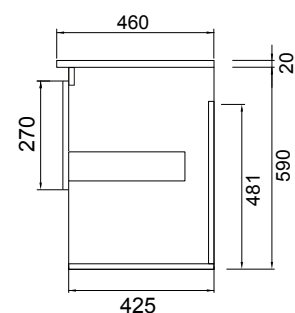

DESCRIPTION

Soft Solid Surface 1200 Wall-Hung – 1 Drawer, 1 Open Shelf, White / Melamine

PRODUCT CODE

FT120DOSWHSS / M

FEATURES

- Dimensions: W 1200 x H 610 x D 460 mm
- Available in White paint (Gloss) or Melamine
- The paint used on our products is polyurethane or UV based. It is five times harder and more durable than lacquer finishes.
- Our Timber Effect Melamine is a low-pressure laminate.
- Soft-close drawer/s with handle-less design. NZ-made cabinetry.
- Deeper bottom drawers for more convenient storage.
- Available with Semi Handle/s (H2) (additional cost).
- Solid White 20mm Kordura top.
- Pair with our Sleek counter-top or Moon counter-top basins.

Black Forest

Charred Oak

TECHNICAL DRAWINGS

Top

Top Section of Drawer

Front

Side Section

NOTES

• Made to order in NZ. • Must use bottle traps to ensure drawers open, we recommend 40551-32 bottle trap. • Please use a contoured waste with all china basins, we recommend Basin Waste with Click-Clack Push Button (Unslotted) (W22). • Tap holes do not come pre-drilled – this is the responsibility of the installer, and can be cut with a hole saw, jigsaw or router • Drawing indicates the technical measurement only and is not a reflection of how the product will look. Sizes nominal only. Drawings in millimetres. Not to scale • Tap ware & accessories not included. Feb 2020.