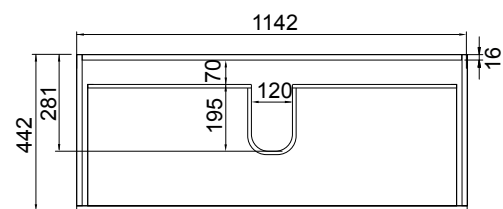

DESCRIPTION

Soft Solid Surface 1200 Wall-Hung – 1 Drawer, 1 Open Shelf, White / Melamine

PRODUCT CODE

FT120DOSWHSS / M

FEATURES

- Dimensions: W 1200 x H 610 x D 460 mm
- Available in White paint (Gloss) or Melamine
- The paint used on our products is polyurethane or UV based. It is five times harder and more durable than lacquer finishes.
- Our Timber Effect Melamine is a low-pressure laminate.
- Soft-close drawer/s with handle-less design. NZ-made cabinetry.
- Deeper bottom drawers for more convenient storage.
- Available with Semi Handle/s (H2) (additional cost).
- Solid White 20mm Kordura top.
- Pair with our Sleek counter-top or Moon counter-top basins.

Black Forest

Charred Oak

TECHNICAL DRAWINGS

Top

Top Section of Drawer

Front

Side Section

NOTES

• Made to order in NZ. • Must use bottle traps to ensure drawers open, we recommend 40551-32 bottle trap. • Please use a contoured waste with all china basins, we recommend Basin Waste with Click-Clack Push Button (Unslotted) (W22). • Tap holes do not come pre-drilled – this is the responsibility of the installer, and can be cut with a hole saw, jigsaw or router • Drawing indicates the technical measurement only and is not a reflection of how the product will look. Sizes nominal only. Drawings in millimetres. Not to scale • Tap ware & accessories not included. Feb 2020.