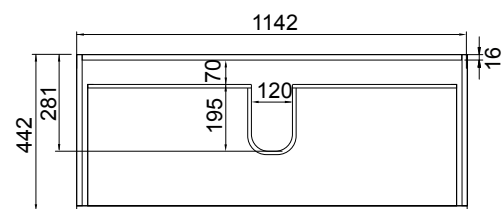

## FEATURES

- Dimensions: W 1200 x H 610 x D 460 mm
- Available in White paint (Gloss) or Melamine
- The paint used on our products is polyurethane or UV based. It is five times harder and more durable than lacquer finishes.
- Our Timber Effect Melamine is a low-pressure laminate.
- Soft-close drawer/s with handle-less design. NZ-made cabinetry.
- Deeper bottom drawers for more convenient storage.
- Available with Aluminium Rail/s (Silver or Black) for a contrasting finish. Or pair with Semi Handle/s (H2) (additional cost).
- Solid White 20mm Kordura top.
- Pair with our Sleek counter-top or Moon counter-top basins.

## TECHNICAL DRAWINGS

Top

Top Section of Drawer

Front

Side Section

## NOTES

• Made to order in NZ. • Must use bottle traps to ensure drawers open, we recommend 40551-32 bottle trap. • Please use a contoured waste with all china basins, we recommend Basin Waste with Click-Clack Push Button (Unslotted) (W22). • Tap holes do not come pre-drilled – this is the responsibility of the installer, and can be cut with a hole saw, jigsaw or router • Drawing indicates the technical measurement only and is not a reflection of how the product will look. Sizes nominal only. Drawings in millimetres. Not to scale • Tap ware & accessories not included. January 2020.