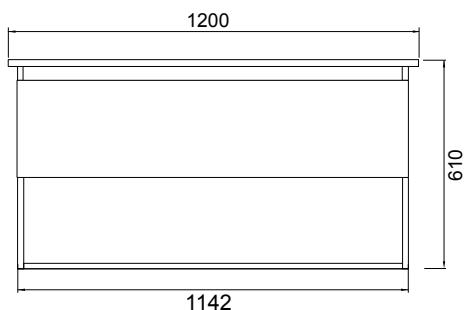

## FEATURES

- Dimensions: W 1200 x H 610 x D 460 mm
- Available in White paint (Gloss) or Melamine
- The paint used on our products is polyurethane or UV based. It is five times harder and more durable than lacquer finishes.
- Our Timber Effect Melamine is a low-pressure laminate.
- Soft-close drawer/s with handle-less design. NZ-made cabinetry.
- Deeper bottom drawers for more convenient storage.
- Available with Aluminium Rail/s (Silver or Black) for a contrasting finish. Or pair with Semi Handle/s (H2) (additional cost).
- Solid White 20mm Kordura top.
- Pair with our Sleek counter-top or Moon counter-top basins.

## TECHNICAL DRAWINGS

Top

Top Section of Drawer

Front

Side Section

## NOTES

• Made to order in NZ. • Must use bottle traps to ensure drawers open, we recommend 40551-32 bottle trap. • Please use a contoured waste with all china basins, we recommend Basin Waste with Click-Clack Push Button (Unslotted) (W22). • Tap holes do not come pre-drilled – this is the responsibility of the installer, and can be cut with a hole saw, jigsaw or router • Drawing indicates the technical measurement only and is not a reflection of how the product will look. Sizes nominal only. Drawings in millimetres. Not to scale • Tap ware & accessories not included. January 2020.