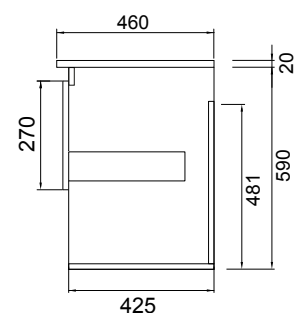

## FEATURES

- Dimensions: W 1200 x H 610 x D 460 mm
- Available in White paint (Gloss) or Melamine
- The paint used on our products is polyurethane or UV based. It is five times harder and more durable than lacquer finishes.
- Our Timber Effect Melamine is a low-pressure laminate.
- Soft-close drawer/s with handle-less design. NZ-made cabinetry.
- Deeper bottom drawers for more convenient storage.
- Available with Aluminium Rail/s (Silver or Black) for a contrasting finish. Or pair with Semi Handle/s (H2) (additional cost).
- Solid White 20mm Kordura top.
- Pair with our Sleek counter-top or Moon counter-top basins.

## TECHNICAL DRAWINGS

Top

Top Section of Drawer

Front

Side Section

## NOTES

• Made to order in NZ. • Must use bottle traps to ensure drawers open, we recommend 40551-32 bottle trap. • Please use a contoured waste with all china basins, we recommend Basin Waste with Click-Clack Push Button (Unslotted) (W22). • Tap holes do not come pre-drilled – this is the responsibility of the installer, and can be cut with a hole saw, jigsaw or router • Drawing indicates the technical measurement only and is not a reflection of how the product will look. Sizes nominal only. Drawings in millimetres. Not to scale • Tap ware & accessories not included. January 2020.