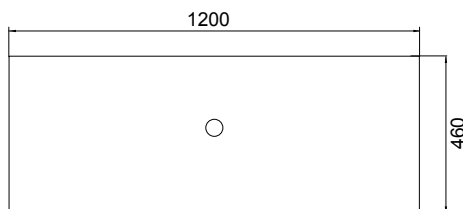

TECHNICAL DRAWINGS

Top