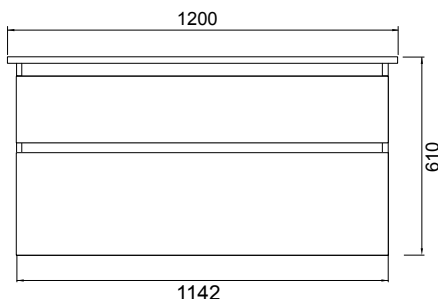

DESCRIPTION

Soft Solid Surface 1200 Wall-Hung – 2 Drawers, White / Melamine

PRODUCT CODE

FT120D2WHSS / M

FEATURES

- Dimensions: W 1200 x H 610 x D 460 mm
- Available in White paint (Gloss) or Melamine
- The paint used on our products is polyurethane or UV based. It is five times harder and more durable than lacquer finishes.
- Our Timber Effect Melamine is a low-pressure laminate.
- Soft-close drawer/s with handle-less design. NZ-made cabinetry.
- Deeper bottom drawers for more convenient storage.
- Available with Aluminium Rail/s (Silver or Black) for a contrasting finish. Or pair with Semi Handle/s (H2) (additional cost).
- Solid White 20mm Kordura top.
- Pair with our Sleek counter-top or Moon counter-top basins.

Black Forest

Charred Oak

TECHNICAL DRAWINGS

Top

Top Section of Drawer

Front

Side Section

NOTES

• Made to order in NZ. • Must use bottle traps to ensure drawers open, we recommend 40551-32 bottle trap. • Please use a contoured waste with all china basins, we recommend Basin Waste with Click-Clack Push Button (Unslotted) (W22). • Tap holes do not come pre-drilled – this is the responsibility of the installer, and can be cut with a hole saw, jigsaw or router • Drawing indicates the technical measurement only and is not a reflection of how the product will look. Sizes nominal only. Drawings in millimetres. Not to scale • Tap ware & accessories not included. January 2020.