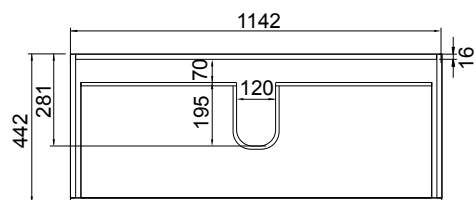

DESCRIPTION

Soft Solid Surface 1200 Wall-Hung – 2 Drawers, White / Melamine

PRODUCT CODE

FT120D2WHSS / M

FEATURES

- Dimensions: W 1200 x H 610 x D 460 mm
- Available in White paint (Gloss) or Melamine
- The paint used on our products is polyurethane or UV based. It is five times harder and more durable than lacquer finishes.
- Our Timber Effect Melamine is a low-pressure laminate.
- Soft-close drawer/s with handle-less design. NZ-made cabinetry.
- Deeper bottom drawers for more convenient storage.
- Available with Aluminium Rail/s (Silver or Black) for a contrasting finish. Or pair with Semi Handle/s (H2) (additional cost).
- Solid White 20mm Kordura top.
- Pair with our Sleek counter-top or Moon counter-top basins.

Black Forest

Charred Oak

TECHNICAL DRAWINGS

Top

Top Section of Drawer

Front

Side Section

NOTES

• Made to order in NZ. • Must use bottle traps to ensure drawers open, we recommend 40551-32 bottle trap. • Please use a contoured waste with all china basins, we recommend Basin Waste with Click-Clack Push Button (Unslotted) (W22). • Tap holes do not come pre-drilled – this is the responsibility of the installer, and can be cut with a hole saw, jigsaw or router • Drawing indicates the technical measurement only and is not a reflection of how the product will look. Sizes nominal only. Drawings in millimetres. Not to scale • Tap ware & accessories not included. January 2020.