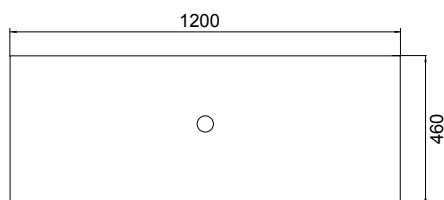

TECHNICAL DRAWINGS

Top