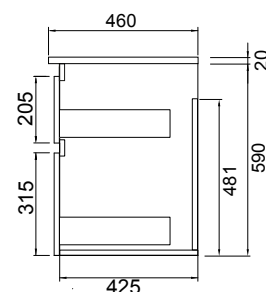

DESCRIPTION

Soft Solid Surface 1200 Wall-Hung – 2 Drawers, White / Melamine

PRODUCT CODE

FT120D2WHSS / M

FEATURES

- Dimensions: W 1200 x H 610 x D 460 mm
- Available in White paint (Gloss) or Melamine
- The paint used on our products is polyurethane or UV based. It is five times harder and more durable than lacquer finishes.
- Our Timber Effect Melamine is a low-pressure laminate.
- Soft-close drawer/s with handle-less design. NZ-made cabinetry.
- Deeper bottom drawers for more convenient storage.
- Available with Aluminium Rail/s (Silver or Black) for a contrasting finish. Or pair with Semi Handle/s (H2) (additional cost).
- Solid White 20mm Kordura top.
- Pair with our Sleek counter-top or Moon counter-top basins.

Black Forest

Charred Oak

TECHNICAL DRAWINGS

Top

Top Section of Drawer

Front

Side Section

NOTES

• Made to order in NZ. • Must use bottle traps to ensure drawers open, we recommend 40551-32 bottle trap. • Please use a contoured waste with all china basins, we recommend Basin Waste with Click-Clack Push Button (Unslotted) (W22). • Tap holes do not come pre-drilled – this is the responsibility of the installer, and can be cut with a hole saw, jigsaw or router • Drawing indicates the technical measurement only and is not a reflection of how the product will look. Sizes nominal only. Drawings in millimetres. Not to scale • Tap ware & accessories not included. January 2020.