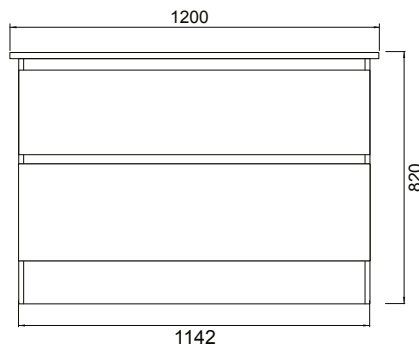

DESCRIPTION

Soft Solid Surface 1200 Floor Standing – 2 Drawers, White / Melamine

PRODUCT CODE

FT120D2SS / M

FEATURES

- Dimensions: W 1200 x H 820 x D 460 mm
- Available in White paint (Gloss) or Melamine
- The paint used on our products is polyurethane or UV based. It is five times harder and more durable than lacquer finishes.
- Our Timber Effect Melamine is a low-pressure laminate.
- Soft-close drawer/s with handle-less design. NZ-made cabinetry.
- Deeper bottom drawers for more convenient storage.
- Available with Aluminium Rail/s (Silver or Black) for a contrasting finish. Or pair with Semi Handle/s (H2) (additional cost).
- Solid White 20mm Kordura top.
- Pair with our Sleek counter-top or Moon counter-top basins.

Black Forest

Charred Oak

TECHNICAL DRAWINGS

Top

Top Section of Drawer

Front

Side Section

NOTES

• Made to order in NZ. • Must use bottle traps to ensure drawers open, we recommend 40551-32 bottle trap. • Please use a contoured waste with all china basins, we recommend Basin Waste with Click-Clack Push Button (Unslotted) (W22). • Tap holes do not come pre-drilled – this is the responsibility of the installer, and can be cut with a hole saw, jigsaw or router • Drawing indicates the technical measurement only and is not a reflection of how the product will look. Sizes nominal only. Drawings in millimetres. Not to scale • Tap ware & accessories not included. January 2020.