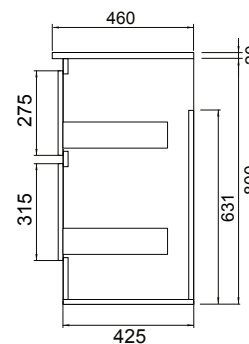

DESCRIPTION

Soft Solid Surface 1200 Floor Standing – 2 Drawers, White / Melamine

PRODUCT CODE

FT120D2SS / M

FEATURES

- Dimensions: W 1200 x H 820 x D 460 mm
- Available in White paint (Gloss) or Melamine
- The paint used on our products is polyurethane or UV based. It is five times harder and more durable than lacquer finishes.
- Our Timber Effect Melamine is a low-pressure laminate.
- Soft-close drawer/s with handle-less design. NZ-made cabinetry.
- Deeper bottom drawers for more convenient storage.
- Available with Aluminium Rail/s (Silver or Black) for a contrasting finish. Or pair with Semi Handle/s (H2) (additional cost).
- Solid White 20mm Kordura top.
- Pair with our Sleek counter-top or Moon counter-top basins.

Black Forest

Charred Oak

TECHNICAL DRAWINGS

Top

Top Section of Drawer

Front

Side Section

NOTES

• Made to order in NZ. • Must use bottle traps to ensure drawers open, we recommend 40551-32 bottle trap. • Please use a contoured waste with all china basins, we recommend Basin Waste with Click-Clack Push Button (Unslotted) (W22). • Tap holes do not come pre-drilled – this is the responsibility of the installer, and can be cut with a hole saw, jigsaw or router • Drawing indicates the technical measurement only and is not a reflection of how the product will look. Sizes nominal only. Drawings in millimetres. Not to scale • Tap ware & accessories not included. January 2020.