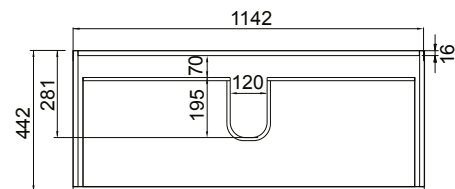

Black Forest

Charred Oak

TECHNICAL DRAWINGS

Top

Top Section of Drawer

Front

Side Section

NOTES

• Made to order in NZ. • Must use bottle traps to ensure drawers open, we recommend 40551-32 bottle trap. • Please use a contoured waste with all china basins, we recommend Basin Waste with Click-Clack Push Button (Unslotted) (W22). • Tap holes do not come pre-drilled – this is the responsibility of the installer, and can be cut with a hole saw, jigsaw or router • Drawing indicates the technical measurement only and is not a reflection of how the product will look. Sizes nominal only. Drawings in millimetres. Not to scale • Tap ware & accessories not included. January 2020.