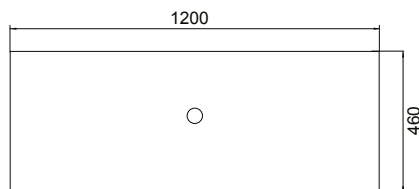

TECHNICAL DRAWINGS

Top