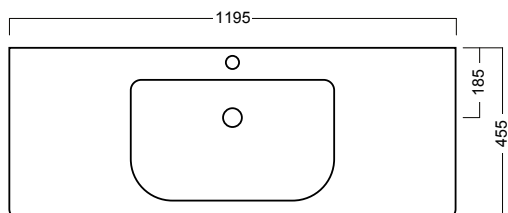

Description

Soft 1200 Floor-Standing Vanity, 2 Drawers, Top/Bottom, White / Melamine

Product Code

FT120D2 / M

Features

- Dimensions - W 1195mm x H 830mm x D 455mm
- Paint - The paint used on our products is polyurethane or UV based. It is five times harder and more durable than lacquer finishes. White only.
- Timber effect (Melamine) - Our woodgrain melamine is a low pressure laminate. Colours available are Nordic Ash, Manhattan Elm, Southern Oak, French Oak, Driftwood or Charred Oak.
- Match it with a silver or black aluminium rail, melamine or white paint finish (must colour match with the unit) or with the Semi handle* – as pictured.
- Soft-close drawers.
- Includes a top and cabinet.
- Excludes tapware & accessories.

Notes

*Additional cost for Semi handle option.
Please see reverse for technical drawings.

Description

Soft 1200 Floor-Standing Vanity, 2 Drawers, Top/Bottom, White / Melamine

Product Code

FT120D2 / M

Technical Drawings

Top

Back of basin

Front

Side

Notes

Sizes nominal only. Allow +/-10mm for all measurements. All drawings in millimeters. Drawings not to scale. Drawing indicates the technical measurement only and is not a reflection of how the unit will look.