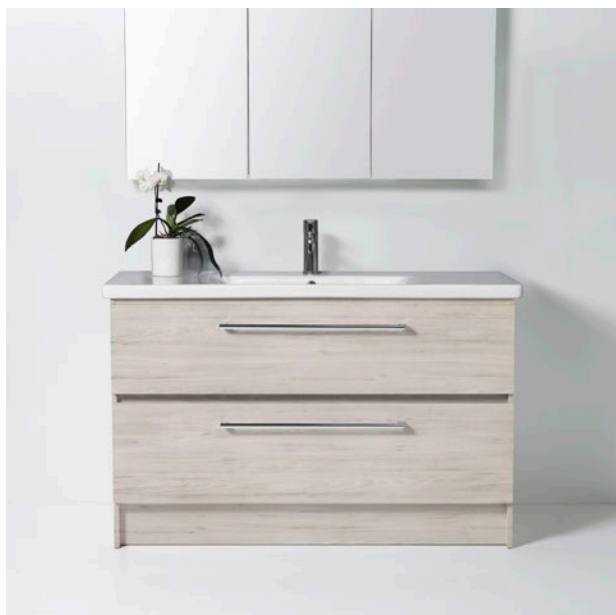

Description

Soft 1200 Floor-Standing Vanity, 2 Drawers, Top/Bottom, White / Melamine

Product Code

FT120D2 / M

Features

- Dimensions - W 1195mm x H 830mm x D 455mm
- Paint - The paint used on our products is polyurethane or UV based. It is five times harder and more durable than lacquer finishes. White only.
- Timber effect (Melamine) - Our woodgrain melamine is a low pressure laminate. Colours available are Nordic Ash, Manhattan Elm, Southern Oak, French Oak, Driftwood or Charred Oak.
- Match it with a silver or black aluminium rail, melamine or white paint finish (must colour match with the unit) or with the Semi handle* – as pictured.
- Soft-close drawers.
- Includes a top and cabinet.
- Excludes tapware & accessories.

Notes

*Additional cost for Semi handle option.
Please see reverse for technical drawings.

Description

Soft 1200 Floor-Standing Vanity, 2 Drawers, Top/Bottom, White / Melamine

Product Code

FT120D2 / M

Technical Drawings