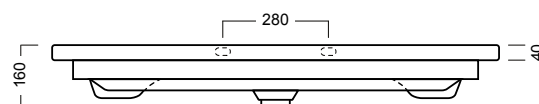

Notes

*Additional cost for Semi handle option.
Please see reverse for technical drawings.

Description

Soft 1200 Floor-Standing Vanity, 2 Drawers, Top/Bottom, White / Melamine

Product Code

FT120D2 / M

Technical Drawings

Top

Back of basin

Front

Side

Notes

Sizes nominal only. Allow +/-10mm for all measurements. All drawings in millimeters. Drawings not to scale. Drawing indicates the technical measurement only and is not a reflection of how the unit will look.