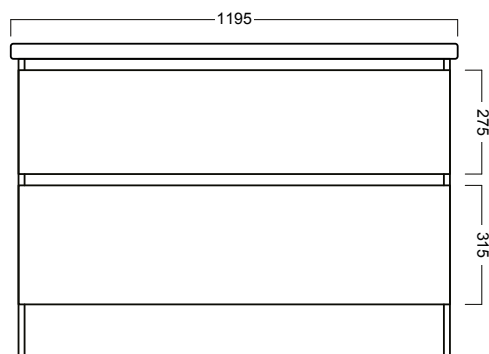

Description

Soft 1200 Floor-Standing Vanity, 2 Drawers, Top/Bottom, White / Melamine

Product Code

FT120D2 / M

Features

- Dimensions - W 1195mm x H 830mm x D 455mm
- Paint - The paint used on our products is polyurethane or UV based. It is five times harder and more durable than lacquer finishes. White only.
- Timber effect (Melamine) - Our woodgrain melamine is a low pressure laminate. Colours available are Nordic Ash, Manhattan Elm, Southern Oak, French Oak, Driftwood or Charred Oak.
- Match it with a silver or black aluminium rail, melamine or white paint finish (must colour match with the unit) or with the Semi handle* – as pictured.
- Soft-close drawers.
- Includes a top and cabinet.
- Excludes tapware & accessories.

Notes

*Additional cost for Semi handle option.
Please see reverse for technical drawings.

Description

Soft 1200 Floor-Standing Vanity, 2 Drawers, Top/Bottom, White / Melamine

Product Code

FT120D2 / M

Technical Drawings

Top

Back of basin

Front

Side

Notes

Sizes nominal only. Allow +/-10mm for all measurements. All drawings in millimeters. Drawings not to scale. Drawing indicates the technical measurement only and is not a reflection of how the unit will look.