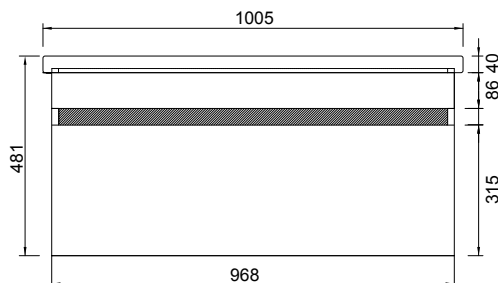

## Features

- Dimensions - W 1005 x H 481 x D 455mm
- Paint - The paint used on our products is polyurethane or UV based. It is five times harder and more durable than lacquer finishes. White only.
- Timber effect (Melamine) - Our woodgrain melamine is a low pressure laminate. Colours available are Nordic Ash, Manhattan Elm, Southern Oak, French Oak, Driftwood or Charred Oak.
- Available with or without a handle.
- Soft-close drawers.
- Includes basin and cabinet.

## Technical Drawings

Top

Back Section Basin

Front

Side Section

## Notes

Drawing indicates the technical measurement only and is not a reflection of how the unit will look. Sizes nominal only. All drawings in millimeters. Allow +/- 10mm for all measurements.