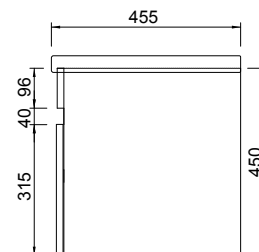

## Features

- Dimensions - W 1005 x H 481 x D 455mm
- Paint - The paint used on our products is polyurethane or UV based. It is five times harder and more durable than lacquer finishes. White only.
- Timber effect (Melamine) - Our woodgrain melamine is a low pressure laminate. Colours available are Nordic Ash, Manhattan Elm, Southern Oak, French Oak, Driftwood or Charred Oak.
- Available with or without a handle.
- Soft-close drawers.
- Includes basin and cabinet.

## Technical Drawings

Top

Back Section Basin

Front

Side Section

## Notes

Drawing indicates the technical measurement only and is not a reflection of how the unit will look. Sizes nominal only. All drawings in millimeters. Allow +/- 10mm for all measurements.