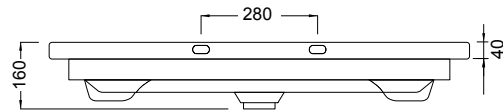

## Features

- Dimensions - W 1005 x H 481 x D 455mm
- Paint - The paint used on our products is polyurethane or UV based. It is five times harder and more durable than lacquer finishes. White only.
- Timber effect (Melamine) - Our woodgrain melamine is a low pressure laminate. Colours available are Nordic Ash, Manhattan Elm, Southern Oak, French Oak, Driftwood or Charred Oak.
- Available with or without a handle.
- Soft-close drawers.
- Includes basin and cabinet.

## Technical Drawings

Top

Back Section Basin

Front

Side Section

## Notes

Drawing indicates the technical measurement only and is not a reflection of how the unit will look. Sizes nominal only. All drawings in millimeters. Allow +/- 10mm for all measurements.