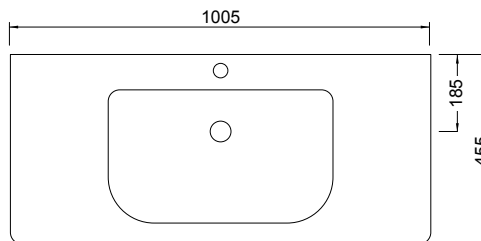

## Features

- Dimensions - W 1005 x H 481 x D 455mm
- Paint - The paint used on our products is polyurethane or UV based. It is five times harder and more durable than lacquer finishes. White only.
- Timber effect (Melamine) - Our woodgrain melamine is a low pressure laminate. Colours available are Nordic Ash, Manhattan Elm, Southern Oak, French Oak, Driftwood or Charred Oak.
- Available with or without a handle.
- Soft-close drawers.
- Includes basin and cabinet.

## Technical Drawings

Top

Back Section Basin

Front

Side Section

## Notes

Drawing indicates the technical measurement only and is not a reflection of how the unit will look. Sizes nominal only. All drawings in millimeters. Allow +/- 10mm for all measurements.