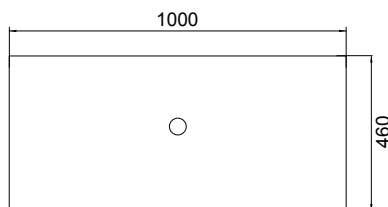

TECHNICAL DRAWINGS

Top