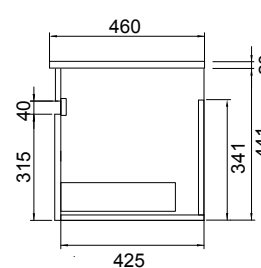

Black Forest

Charred Oak

TECHNICAL DRAWINGS

Top

Top Section of Drawer

Front

Side Section

NOTES

• Made to order in NZ. • Must use bottle traps to ensure drawers open, we recommend 40551-32 bottle trap. • Please use a contoured waste with all china basins, we recommend Basin Waste with Click-Clack Push Button (Unslotted) (W22). • Tap holes do not come pre-drilled – this is the responsibility of the installer, and can be cut with a hole saw, jigsaw or router • Drawing indicates the technical measurement only and is not a reflection of how the product will look. Sizes nominal only. Drawings in millimetres. Not to scale • Tap ware & accessories not included. January 2020.