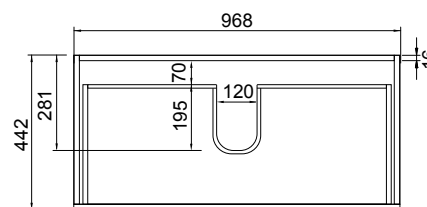

Black Forest

Charred Oak

TECHNICAL DRAWINGS

Top

Top Section of Drawer

Front

Side Section

NOTES

• Made to order in NZ. • Must use bottle traps to ensure drawers open, we recommend 40551-32 bottle trap. • Please use a contoured waste with all china basins, we recommend Basin Waste with Click-Clack Push Button (Unslotted) (W22). • Tap holes do not come pre-drilled – this is the responsibility of the installer, and can be cut with a hole saw, jigsaw or router • Drawing indicates the technical measurement only and is not a reflection of how the product will look. Sizes nominal only. Drawings in millimetres. Not to scale • Tap ware & accessories not included. January 2020.