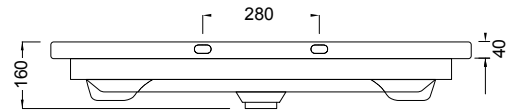

## Features

- Dimensions - W 1005 x H 620 x D 455mm
- Paint - The paint used on our products is polyurethane or UV based. It is five times harder and more durable than lacquer finishes. White only.
- Timber effect (Melamine) - Our woodgrain melamine is a low pressure laminate. Colours available are Nordic Ash, Manhattan Elm, Southern Oak, French Oak, Driftwood or Charred Oak.
- Available with or without a handle.
- Soft-close drawers.
- Includes basin and cabinet.

## Technical Drawings

Top

Back Section Basin

Front

Side Section

## Notes

Drawing indicates the technical measurement only and is not a reflection of how the unit will look. Sizes nominal only. All drawings in millimeters. Allow +/- 10mm for all measurements.