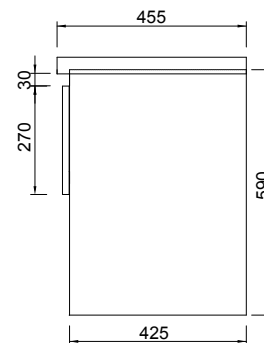

## Features

- Dimensions - W 1005 x H 620 x D 455mm
- Paint - The paint used on our products is polyurethane or UV based. It is five times harder and more durable than lacquer finishes. White only.
- Timber effect (Melamine) - Our woodgrain melamine is a low pressure laminate. Colours available are Nordic Ash, Manhattan Elm, Southern Oak, French Oak, Driftwood or Charred Oak.
- Available with or without a handle.
- Soft-close drawers.
- Includes basin and cabinet.

## Technical Drawings

Top

Back Section Basin

Front

Side Section

## Notes

Drawing indicates the technical measurement only and is not a reflection of how the unit will look. Sizes nominal only. All drawings in millimeters. Allow +/- 10mm for all measurements.