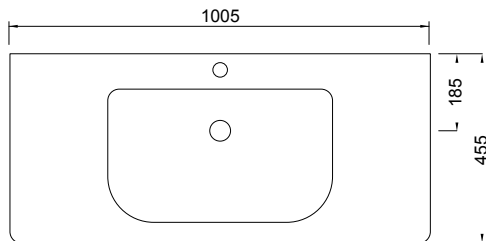

## Features

- Dimensions - W 1005 x H 620 x D 455mm
- Paint - The paint used on our products is polyurethane or UV based. It is five times harder and more durable than lacquer finishes. White only.
- Timber effect (Melamine) - Our woodgrain melamine is a low pressure laminate. Colours available are Nordic Ash, Manhattan Elm, Southern Oak, French Oak, Driftwood or Charred Oak.
- Available with or without a handle.
- Soft-close drawers.
- Includes basin and cabinet.

## Technical Drawings

Top

Back Section Basin

Front

Side Section

## Notes

Drawing indicates the technical measurement only and is not a reflection of how the unit will look. Sizes nominal only. All drawings in millimeters. Allow +/- 10mm for all measurements.