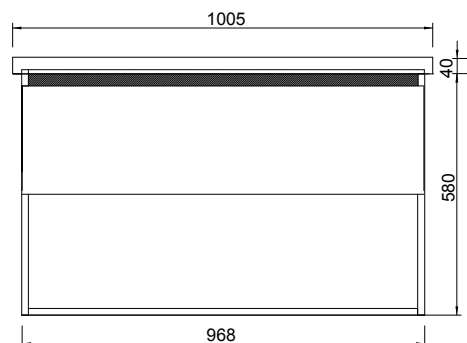

## Features

- Dimensions - W 1005 x H 620 x D 455mm
- Paint - The paint used on our products is polyurethane or UV based. It is five times harder and more durable than lacquer finishes. White only.
- Timber effect (Melamine) - Our woodgrain melamine is a low pressure laminate. Colours available are Nordic Ash, Manhattan Elm, Southern Oak, French Oak, Driftwood or Charred Oak.
- Available with or without a handle.
- Soft-close drawers.
- Includes basin and cabinet.

## Technical Drawings

Top

Back Section Basin

Front

Side Section

## Notes

Drawing indicates the technical measurement only and is not a reflection of how the unit will look. Sizes nominal only. All drawings in millimeters. Allow +/- 10mm for all measurements.