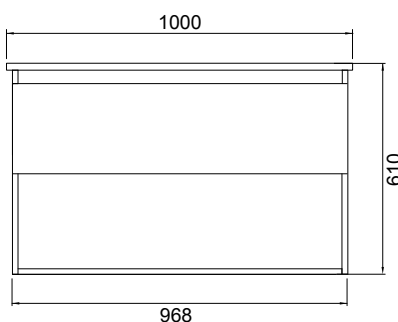

DESCRIPTION

Soft Solid Surface 1000 Wall-Hung – 1 Drawer, 1 Open Shelf, White / Melamine

PRODUCT CODE

FT100DOSWHSS / M

FEATURES

- Dimensions: W 1000 x H 610 x D 460 mm
- Available in White paint (Gloss) or Melamine
- The paint used on our products is polyurethane or UV based. It is five times harder and more durable than lacquer finishes.
- Our Timber Effect Melamine is a low-pressure laminate.
- Soft-close drawer/s with handle-less design. NZ-made cabinetry.
- Deeper bottom drawers for more convenient storage.
- Available with Semi Handle/s (H2) (additional cost).
- Solid White 20mm Kordura top.
- Pair with our Sleek counter-top or Moon counter-top basins.

PAINT / MELAMINE FINISHES

TECHNICAL DRAWINGS

Top

Top Section of Drawer

Front

Side Section

NOTES

• Made to order in NZ. • Must use bottle traps to ensure drawers open, we recommend 40551-32 bottle trap. • Please use a contoured waste with all china basins, we recommend Basin Waste with Click-Clack Push Button (Unslotted) (W22). • Tap holes do not come pre-drilled – this is the responsibility of the installer, and can be cut with a hole saw, jigsaw or router • Drawing indicates the technical measurement only and is not a reflection of how the product will look. Sizes nominal only. Drawings in millimetres. Not to scale • Tap ware & accessories not included. Feb 2020.