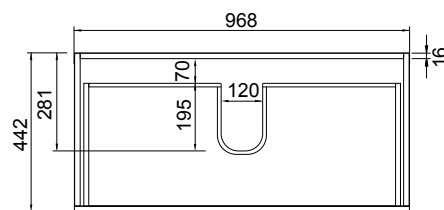

DESCRIPTION

Soft Solid Surface 1000 Wall-Hung – 1 Drawer, 1 Open Shelf, White / Melamine

PRODUCT CODE

FT100DOSWHSS / M

FEATURES

- Dimensions: W 1000 x H 610 x D 460 mm
- Available in White paint (Gloss) or Melamine
- The paint used on our products is polyurethane or UV based. It is five times harder and more durable than lacquer finishes.
- Our Timber Effect Melamine is a low-pressure laminate.
- Soft-close drawer/s with handle-less design. NZ-made cabinetry.
- Deeper bottom drawers for more convenient storage.
- Available with Semi Handle/s (H2) (additional cost).
- Solid White 20mm Kordura top.
- Pair with our Sleek counter-top or Moon counter-top basins.

PAINT / MELAMINE FINISHES

TECHNICAL DRAWINGS

Top

Top Section of Drawer

Front

Side Section

NOTES

• Made to order in NZ. • Must use bottle traps to ensure drawers open, we recommend 40551-32 bottle trap. • Please use a contoured waste with all china basins, we recommend Basin Waste with Click-Clack Push Button (Unslotted) (W22). • Tap holes do not come pre-drilled – this is the responsibility of the installer, and can be cut with a hole saw, jigsaw or router • Drawing indicates the technical measurement only and is not a reflection of how the product will look. Sizes nominal only. Drawings in millimetres. Not to scale • Tap ware & accessories not included. Feb 2020.