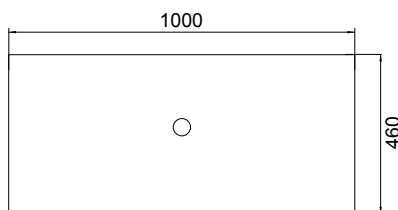

DESCRIPTION

Soft Solid Surface 1000 Wall-Hung – 1 Drawer, 1 Open Shelf, White / Melamine

PRODUCT CODE

FT100DOSWHSS / M

FEATURES

- Dimensions: W 1000 x H 610 x D 460 mm
- Available in White paint (Gloss) or Melamine
- The paint used on our products is polyurethane or UV based. It is five times harder and more durable than lacquer finishes.
- Our Timber Effect Melamine is a low-pressure laminate.
- Soft-close drawer/s with handle-less design. NZ-made cabinetry.
- Deeper bottom drawers for more convenient storage.
- Available with Semi Handle/s (H2) (additional cost).
- Solid White 20mm Kordura top.
- Pair with our Sleek counter-top or Moon counter-top basins.

PAINT / MELAMINE FINISHES

TECHNICAL DRAWINGS

Top

Top Section of Drawer

Front

Side Section

NOTES

• Made to order in NZ. • Must use bottle traps to ensure drawers open, we recommend 40551-32 bottle trap. • Please use a contoured waste with all china basins, we recommend Basin Waste with Click-Clack Push Button (Unslotted) (W22). • Tap holes do not come pre-drilled – this is the responsibility of the installer, and can be cut with a hole saw, jigsaw or router • Drawing indicates the technical measurement only and is not a reflection of how the product will look. Sizes nominal only. Drawings in millimetres. Not to scale • Tap ware & accessories not included. Feb 2020.