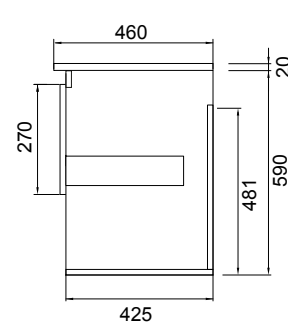

DESCRIPTION

Soft Solid Surface 1000 Wall-Hung – 1 Drawer, 1 Open Shelf, White / Melamine

PRODUCT CODE

FT100DOSWHSS / M

FEATURES

- Dimensions: W 1000 x H 610 x D 460 mm
- Available in White paint (Gloss) or Melamine
- The paint used on our products is polyurethane or UV based. It is five times harder and more durable than lacquer finishes.
- Our Timber Effect Melamine is a low-pressure laminate.
- Soft-close drawer/s with handle-less design. NZ-made cabinetry.
- Deeper bottom drawers for more convenient storage.
- Available with Semi Handle/s (H2) (additional cost).
- Solid White 20mm Kordura top.
- Pair with our Sleek counter-top or Moon counter-top basins.

PAINT / MELAMINE FINISHES

TECHNICAL DRAWINGS

Top

Top Section of Drawer

Front

Side Section

NOTES

• Made to order in NZ. • Must use bottle traps to ensure drawers open, we recommend 40551-32 bottle trap. • Please use a contoured waste with all china basins, we recommend Basin Waste with Click-Clack Push Button (Unslotted) (W22). • Tap holes do not come pre-drilled – this is the responsibility of the installer, and can be cut with a hole saw, jigsaw or router • Drawing indicates the technical measurement only and is not a reflection of how the product will look. Sizes nominal only. Drawings in millimetres. Not to scale • Tap ware & accessories not included. Feb 2020.