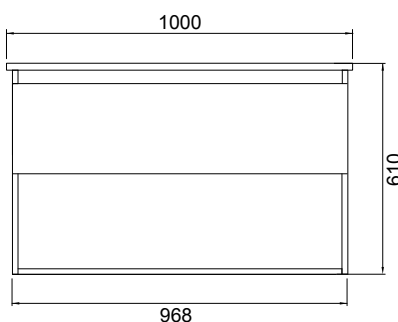

DESCRIPTION

Soft Solid Surface 1000 Wall-Hung – 1 Drawer, 1 Open Shelf, White / Melamine

PRODUCT CODE

FT100DOSWHSS / M

FEATURES

- Dimensions: W 1000 x H 610 x D 460 mm
- Available in White paint (Gloss) or Melamine
- The paint used on our products is polyurethane or UV based. It is five times harder and more durable than lacquer finishes.
- Our Timber Effect Melamine is a low-pressure laminate.
- Soft-close drawer/s with handle-less design. NZ-made cabinetry.
- Deeper bottom drawers for more convenient storage.
- Available with Aluminium Rail/s (Silver or Black) for a contrasting finish. Or pair with Semi Handle/s (H2) (additional cost).
- Solid White 20mm Kordura top.
- Pair with our Sleek counter-top or Moon counter-top basins.

Black Forest

Charred Oak

TECHNICAL DRAWINGS

Top

Top Section of Drawer

Front

Side Section

NOTES