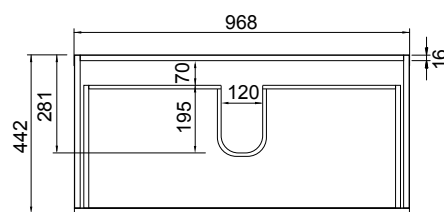

Black Forest

Charred Oak

TECHNICAL DRAWINGS

Top

Top Section of Drawer

Front

Side Section

NOTES

• Made to order in NZ. • Must use bottle traps to ensure drawers open, we recommend 40551-32 bottle trap. • Please use a contoured waste with all china basins, we recommend Basin Waste with Click-Clack Push Button (Unslotted) (W22). • Tap holes do not come pre-drilled – this is the responsibility of the installer, and can be cut with a hole saw, jigsaw or router • Drawing indicates the technical measurement only and is not a reflection of how the product will look. Sizes nominal only. Drawings in millimetres. Not to scale • Tap ware & accessories not included. January 2020.