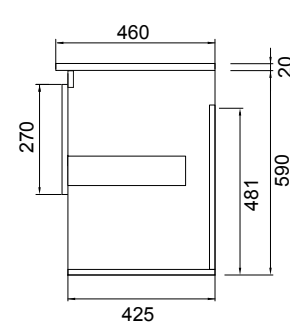

DESCRIPTION

Soft Solid Surface 1000 Wall-Hung – 1 Drawer, 1 Open Shelf, White / Melamine

PRODUCT CODE

FT100DOSWHSS / M

FEATURES

- Dimensions: W 1000 x H 610 x D 460 mm
- Available in White paint (Gloss) or Melamine
- The paint used on our products is polyurethane or UV based. It is five times harder and more durable than lacquer finishes.
- Our Timber Effect Melamine is a low-pressure laminate.
- Soft-close drawer/s with handle-less design. NZ-made cabinetry.
- Deeper bottom drawers for more convenient storage.
- Available with Aluminium Rail/s (Silver or Black) for a contrasting finish. Or pair with Semi Handle/s (H2) (additional cost).
- Solid White 20mm Kordura top.
- Pair with our Sleek counter-top or Moon counter-top basins.

Black Forest

Charred Oak

TECHNICAL DRAWINGS

Top

Top Section of Drawer

Front

Side Section

NOTES

• Made to order in NZ. • Must use bottle traps to ensure drawers open, we recommend 40551-32 bottle trap. • Please use a contoured waste with all china basins, we recommend Basin Waste with Click-Clack Push Button (Unslotted) (W22). • Tap holes do not come pre-drilled – this is the responsibility of the installer, and can be cut with a hole saw, jigsaw or router • Drawing indicates the technical measurement only and is not a reflection of how the product will look. Sizes nominal only. Drawings in millimetres. Not to scale • Tap ware & accessories not included. January 2020.