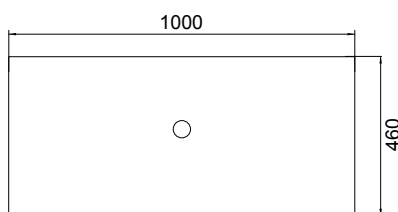

TECHNICAL DRAWINGS

Top