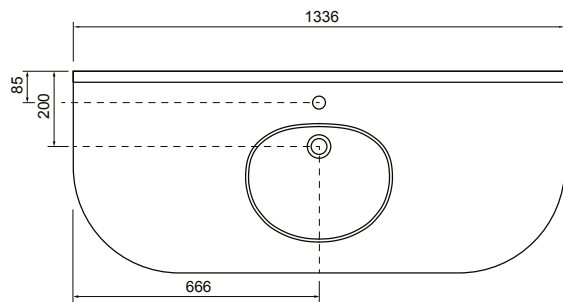

## FEATURES

- Dimensions - W 1336 x H 930 x D 548mm
- Available in Matt White.
- The paint used on our products is polyurethane or UV based. It is five times harder and more durable than lacquer finishes.
- Kordura top is 25mm thick, in White, or coloured Kordura tops.\*\*
- Comes with or without Kordura splash back.
- 2 soft-close drawers. 2 doors with 1 internal glass shelf in each.
- Chrome plated metal handles.
- Includes integrated Kordura Inset basin with overflow.
- A template is provided indicating tap hole positions and sizes.

## TECHNICAL DRAWINGS

Top

Top Section

Front

Side

## NOTES

Drawing indicates the technical measurement only and is not a reflection of how the unit will look. Sizes are nominal only. All drawings in millimeters. Drawings not to scale.