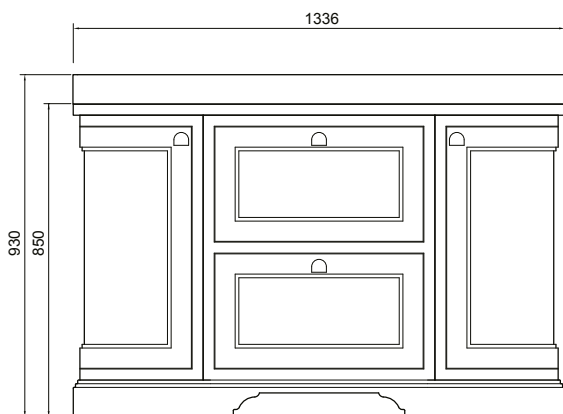

## FEATURES

- Dimensions - W 1336 x H 930 x D 548mm
- Available in Matt White.
- The paint used on our products is polyurethane or UV based. It is five times harder and more durable than lacquer finishes.
- Kordura top is 25mm thick, in White, or coloured Kordura tops.\*\*
- Comes with or without Kordura splash back.
- 2 soft-close drawers. 2 doors with 1 internal glass shelf in each.
- Chrome plated metal handles.
- Includes integrated Kordura Inset basin with overflow.
- A template is provided indicating tap hole positions and sizes.

## TECHNICAL DRAWINGS

Top

Top Section

Front

Side

## NOTES

Drawing indicates the technical measurement only and is not a reflection of how the unit will look. Sizes are nominal only. All drawings in millimeters. Drawings not to scale.