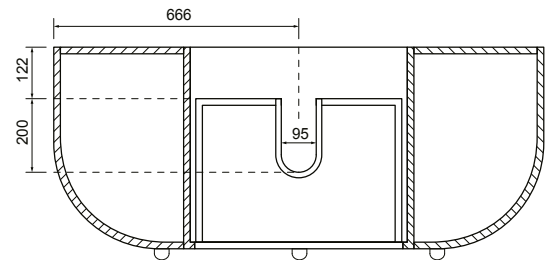

## FEATURES

- Dimensions - W 1336 x H 930 x D 548mm
- Available in Matt White.
- The paint used on our products is polyurethane or UV based. It is five times harder and more durable than lacquer finishes.
- Kordura top is 25mm thick, in White, or coloured Kordura tops.\*\*
- Comes with or without Kordura splash back.
- 2 soft-close drawers. 2 doors with 1 internal glass shelf in each.
- Chrome plated metal handles.
- Includes integrated Kordura Inset basin with overflow.
- A template is provided indicating tap hole positions and sizes.

## TECHNICAL DRAWINGS

Top

Top Section

Front

Side

## NOTES

Drawing indicates the technical measurement only and is not a reflection of how the unit will look. Sizes are nominal only. All drawings in millimeters. Drawings not to scale.