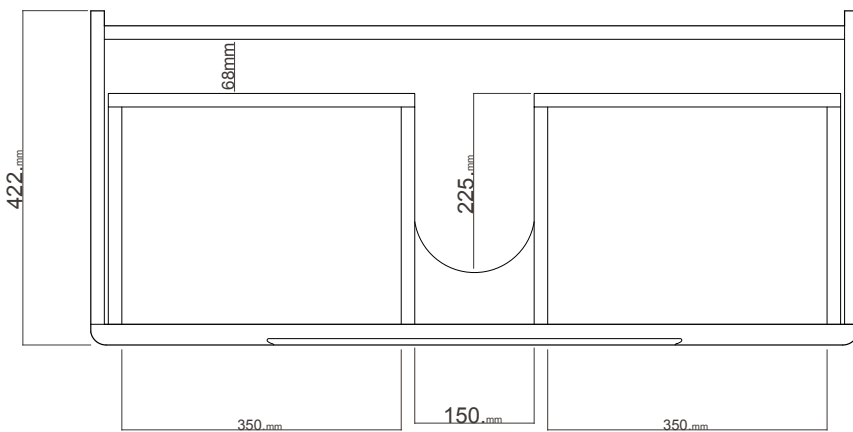

E100D2WH/E100D2WHT **ERIKA PRO.**

Michel César
bathroom collection

1000 Wall Hung, 2 drawer

- + Dimensions — **W** 1000mm **H** 540mm **D** 450mm
- + Paint — The paint used on our products is polyurethane or UV based. It is five times harder and more durable than lacquer finishes. Hundreds of colour matches available.
- + Timber finishes — Our timber finishes are available Dark Oak, Natural Oak, White Oak, Walnut, Noce, Chestnut and Tussock. Being 100% natural products, each will have variations in grain and colour. All come stained and sealed with a protective UV finish.

White Paint Finish

BACK WASHBASIN

TOP VIEW

FRONT VIEW

SIDE WASHBASIN

TOP DRAWER VIEW

Erika Pro

CODE: E100D2WH
CODE: YXEA01 BASIN

DESCRIPTION : Erika Pro Vanity 1000
Wall Hung, Two Drawer
White, With Erika Pro
Ceramic Basin