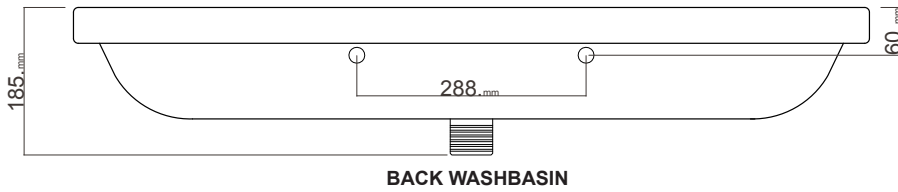

E100D2WH/E100D2WHT **ERIKA PRO.**

Michel César
bathroom collection

1000 Wall Hung, 2 drawer

- + Dimensions — **W** 1000mm **H** 540mm **D** 450mm
- + Paint — The paint used on our products is polyurethane or UV based. It is five times harder and more durable than lacquer finishes. Hundreds of colour matches available.
- + Timber finishes — Our timber finishes are available Dark Oak, Natural Oak, White Oak, Walnut, Noce, Chestnut and Tussock. Being 100% natural products, each will have variations in grain and colour. All come stained and sealed with a protective UV finish.

White Paint Finish

BACK WASHBASIN

TOP VIEW

FRONT VIEW

SIDE WASHBASIN

TOP DRAWER VIEW

Erika Pro

CODE: E100D2WH
CODE: YXEA01 BASIN

DESCRIPTION : Erika Pro Vanity 1000
Wall Hung, Two Drawer
White, With Erika Pro
Ceramic Basin