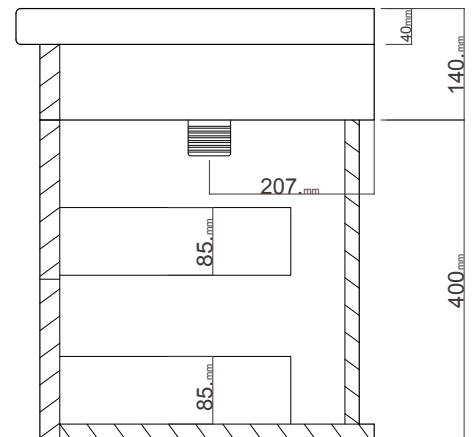

E100D2WH/E100D2WHT **ERIKA PRO.**

Michel César
bathroom collection

1000 Wall Hung, 2 drawer

- + Dimensions — **W** 1000mm **H** 540mm **D** 450mm
- + Paint — The paint used on our products is polyurethane or UV based. It is five times harder and more durable than lacquer finishes. Hundreds of colour matches available.
- + Timber finishes — Our timber finishes are available Dark Oak, Natural Oak, White Oak, Walnut, Noce, Chestnut and Tussock. Being 100% natural products, each will have variations in grain and colour. All come stained and sealed with a protective UV finish.

White Paint Finish

BACK WASHBASIN

TOP VIEW

FRONT VIEW

SIDE WASHBASIN

TOP DRAWER VIEW

Erika Pro

CODE: E100D2WH
CODE: YXEA01 BASIN

DESCRIPTION : Erika Pro Vanity 1000
Wall Hung, Two Drawer
White, With Erika Pro
Ceramic Basin