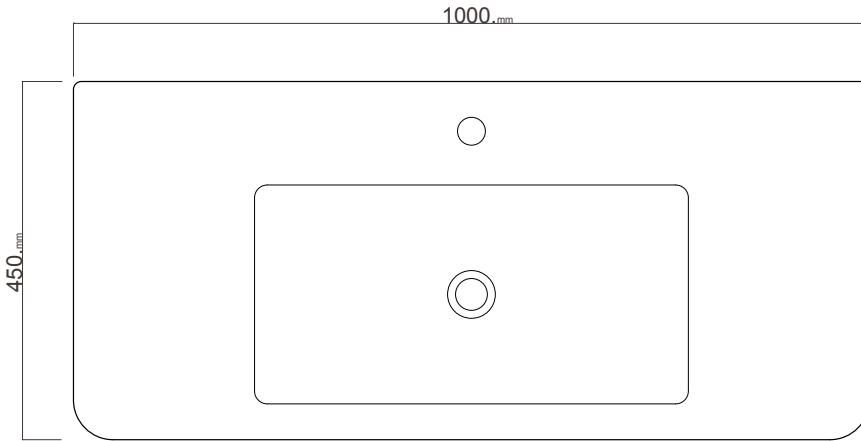

E100D2WH/E100D2WHT **ERIKA PRO.**

Michel César
bathroom collection

1000 Wall Hung, 2 drawer

- + Dimensions — **W** 1000mm **H** 540mm **D** 450mm
- + Paint — The paint used on our products is polyurethane or UV based. It is five times harder and more durable than lacquer finishes. Hundreds of colour matches available.
- + Timber finishes — Our timber finishes are available Dark Oak, Natural Oak, White Oak, Walnut, Noce, Chestnut and Tussock. Being 100% natural products, each will have variations in grain and colour. All come stained and sealed with a protective UV finish.

White Paint Finish

BACK WASHBASIN

TOP VIEW

FRONT VIEW

SIDE WASHBASIN

TOP DRAWER VIEW

Erika Pro

CODE: E100D2WH
CODE: YXEA01 BASIN

DESCRIPTION : Erika Pro Vanity 1000
Wall Hung, Two Drawer
White, With Erika Pro
Ceramic Basin