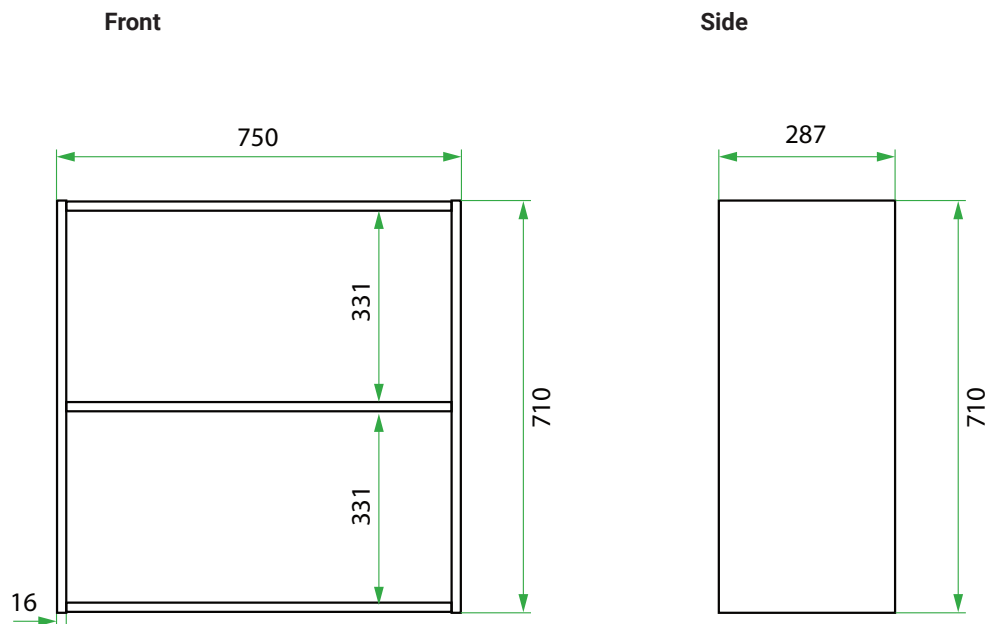

DESCRIPTION

750 Open Shelf

PRODUCT CODE

LTOSENG75 / LTOSENG75M / LTOSENG75T / LTOSENG75CC

Dimensions W 750 x H 710 x D 290 (mm)

Finishes Matte English White or Matte Custom Colour Paint*

Origin New Zealand made cabinetry

Notes See website for finish colours.

TECHNICAL DRAWINGS

NOTES

*Additional Cost. Accessories not included. See our website for product prices. Drawing indicates the technical measurement only and is not a reflection of how the product will look. Sizes are nominal only. All drawings in millimeters. Drawings not to scale. June 2023.