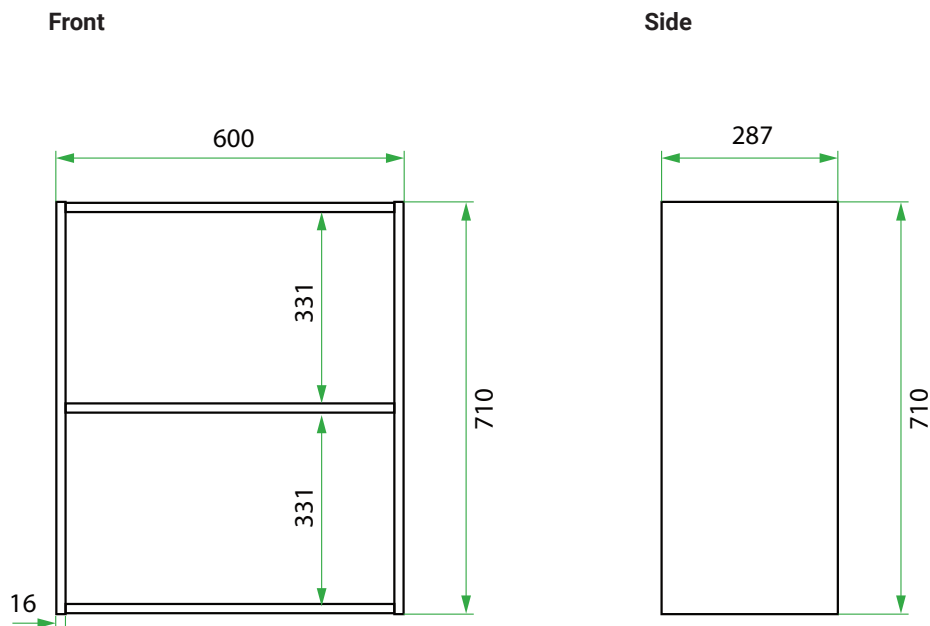

## PRODUCT CODE

LTOSENG60 / LTOSENG60M / LTOSENG60T / LTOSENG60CC

Dimensions W 600 x H 710 x D 290 (mm)

Finishes Matte English White or Matte Custom Colour Paint\*

Origin New Zealand made cabinetry

Notes See website for finish colours.

## TECHNICAL DRAWINGS