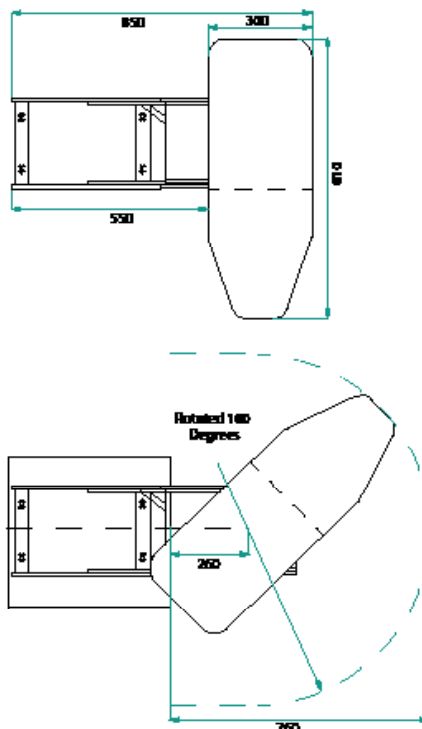

## PRODUCT CODE

VLUENGIB45D2/ VLUENGIB45D2CC

Cabinet	W 450	x H 920	x D 590	(mm)
Finishes	Matte English White or Matte Custom Colour Paint*			
Handle	Traditional pull handle in choice of chrome, antique pewter, matte black and antique bronze			
Origin	New Zealand made cabinetry			
Features	<ul style="list-style-type: none"><li>• Fold down top cupboard with pull out ironing board.</li><li>• Pull-out bottom drawer</li><li>• Soft-close drawer runners</li></ul>			

## TECHNICAL DRAWINGS

Cabinet

Ironing Board (Open)

Ironing Board (Folded)

## NOTES

\*Additional Cost. Accessories not included. See our website for product prices. Drawing indicates the technical measurement only and is not a reflection of how the product will look. Sizes are nominal only. All drawings in millimeters. Drawings not to scale. June 2023.