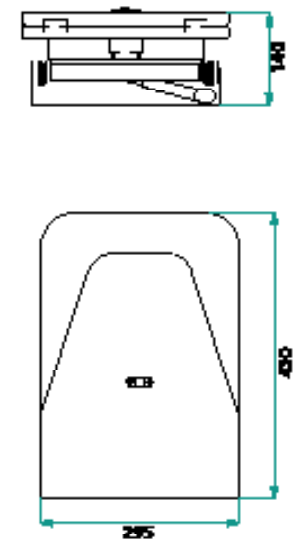

## PRODUCT CODE

VLUENGIB45D2/ VLUENGIB45D2CC

Cabinet	W 450	x H 920	x D 590	(mm)
Finishes	Matte English White or Matte Custom Colour Paint*			
Handle	Traditional pull handle in choice of chrome, antique pewter, matte black and antique bronze			
Origin	New Zealand made cabinetry			
Features	<ul style="list-style-type: none"><li>• Fold down top cupboard with pull out ironing board.</li><li>• Pull-out bottom drawer</li><li>• Soft-close drawer runners</li></ul>			

## TECHNICAL DRAWINGS

Cabinet

Ironing Board (Open)

Ironing Board (Folded)

## NOTES

\*Additional Cost. Accessories not included. See our website for product prices. Drawing indicates the technical measurement only and is not a reflection of how the product will look. Sizes are nominal only. All drawings in millimeters. Drawings not to scale. June 2023.