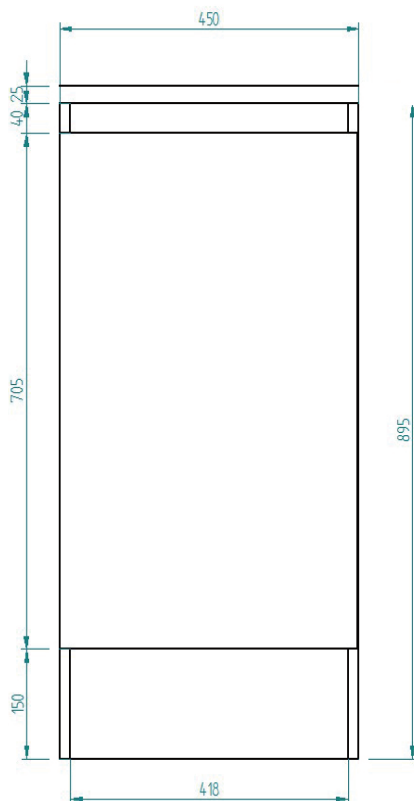

## PRODUCT CODE

VLUENGIB45D2/ VLUENGIB45D2CC

Cabinet	W 450	x H 920	x D 590	(mm)
Finishes	Matte English White or Matte Custom Colour Paint*			
Handle	Traditional pull handle in choice of chrome, antique pewter, matte black and antique bronze			
Origin	New Zealand made cabinetry			
Features	<ul style="list-style-type: none"><li>• Fold down top cupboard with pull out ironing board.</li><li>• Pull-out bottom drawer</li><li>• Soft-close drawer runners</li></ul>			

## TECHNICAL DRAWINGS

Cabinet

Ironing Board (Open)

Ironing Board (Folded)

## NOTES

\*Additional Cost. Accessories not included. See our website for product prices. Drawing indicates the technical measurement only and is not a reflection of how the product will look. Sizes are nominal only. All drawings in millimeters. Drawings not to scale. June 2023.