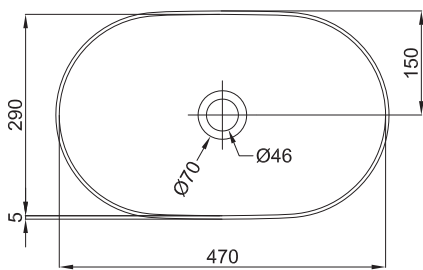

## FEATURES

- Dimensions W470 x H125 x D290 mm
- Gloss White
- Seamless, smooth finish
- Ceramic
- Oval Counter Top Design
- *Tapware must be wall-mounted or offset.*

## TECHNICAL DRAWINGS

Top View

Bottom View

Side Section

Side Section

## NOTES

See our website for product prices. Drawing indicates the technical measurement only and is not a reflection of how the product will look. Sizes are nominal only. All drawings in millimeters. Drawings not to scale. January 2025.