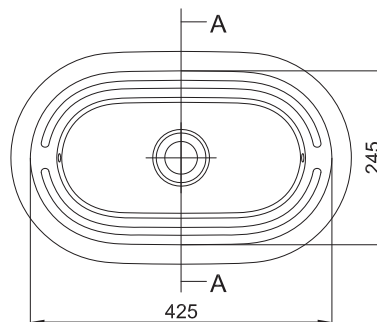

## FEATURES

- Dimensions W470 x H125 x D290 mm
- Gloss White
- Seamless, smooth finish
- Ceramic
- Oval Counter Top Design
- *Tapware must be wall-mounted or offset.*

## TECHNICAL DRAWINGS

Top View

Bottom View

Side Section

Side Section

## NOTES

See our website for product prices. Drawing indicates the technical measurement only and is not a reflection of how the product will look. Sizes are nominal only. All drawings in millimeters. Drawings not to scale. January 2025.