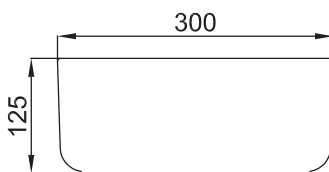

## FEATURES

- Dimensions W470 x H125 x D290 mm
- Gloss White
- Seamless, smooth finish
- Ceramic
- Oval Counter Top Design
- *Tapware must be wall-mounted or offset.*

## TECHNICAL DRAWINGS

Top View

Bottom View

Side Section

Side Section

## NOTES

See our website for product prices. Drawing indicates the technical measurement only and is not a reflection of how the product will look. Sizes are nominal only. All drawings in millimeters. Drawings not to scale. January 2025.