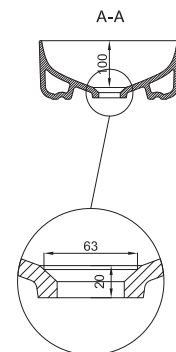

## FEATURES

- Dimensions W470 x H125 x D290 mm
- Gloss White
- Seamless, smooth finish
- Ceramic
- Oval Counter Top Design
- *Tapware must be wall-mounted or offset.*

## TECHNICAL DRAWINGS

Top View

Bottom View

Side Section

Side Section

## NOTES

See our website for product prices. Drawing indicates the technical measurement only and is not a reflection of how the product will look. Sizes are nominal only. All drawings in millimeters. Drawings not to scale. January 2025.