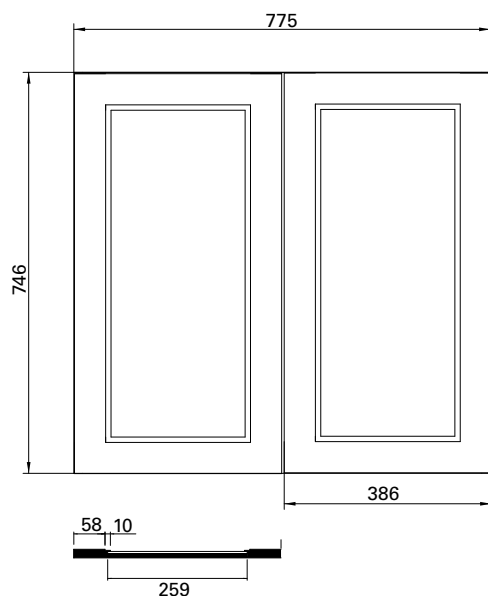

TECHNICAL DRAWINGS

Front