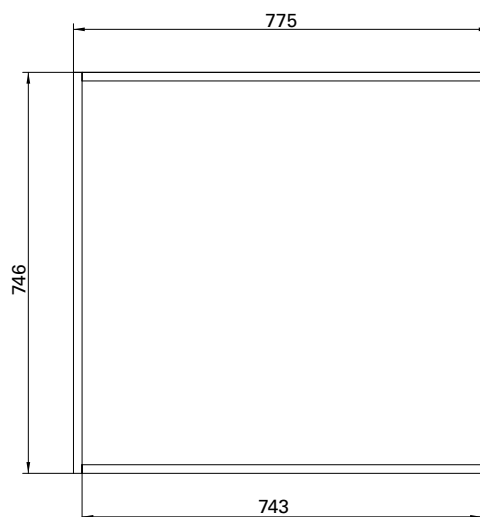

English Classic

Burlington®

DESCRIPTION

English Classic 775 Mirror Unit – 2 Doors, Matt White

PRODUCT CODE

ENGM810

FEATURES

- Dimensions - W775 x H750 x D120mm
- Available in Matt White or in your choice of matt paint colour^.
- The paint used on our products is polyurethane or UV based. It is five times harder and more durable than lacquer finishes.
- Mirror Units can be joined together to suit larger sizes.
- Matches perfectly with our English Classic vanities & Burlington accessories range.

PAINT FINISH*

Matt White

Custom Paint^

TECHNICAL DRAWINGS

Front

Inside

NOTES

*Non-stock item. ^15% surcharge applies on custom matt paint colour, 25% for matt black. Excludes accessories. Drawing indicates the technical measurement only and is not a reflection of how the unit will look. Sizes are nominal only. All drawings in millimeters. August 2019.