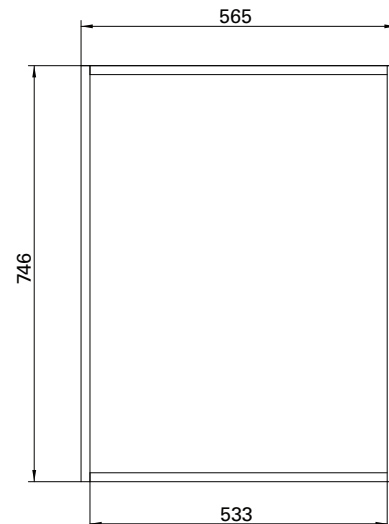

English Classic

Burlington®

DESCRIPTION

English Classic 565 Mirror Unit – 2 Doors, Matte English White

PRODUCT CODE

ENGM600

FEATURES

- Dimensions - W565 x H750 x D120mm
- Available in matte English White or in your choice of matte or satin paint colour^.
- The paint used on our products is polyurethane or UV based. It is five times harder and more durable than lacquer finishes.
- Mirror Units can be joined together to suit larger sizes.
- Matches perfectly with our English Classic vanities & Burlington accessories range.

PAINT FINISH*

TECHNICAL DRAWINGS

Front

Inside

NOTES

*Non-stock item. ^15% surcharge applies on custom matt paint colour, 25% for matt black. Excludes accessories. Drawing indicates the technical measurement only and is not a reflection of how the unit will look. Sizes are nominal only. All drawings in millimeters. August 2019.