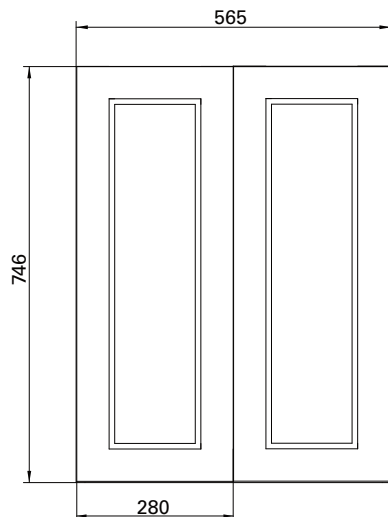

TECHNICAL DRAWINGS

Front