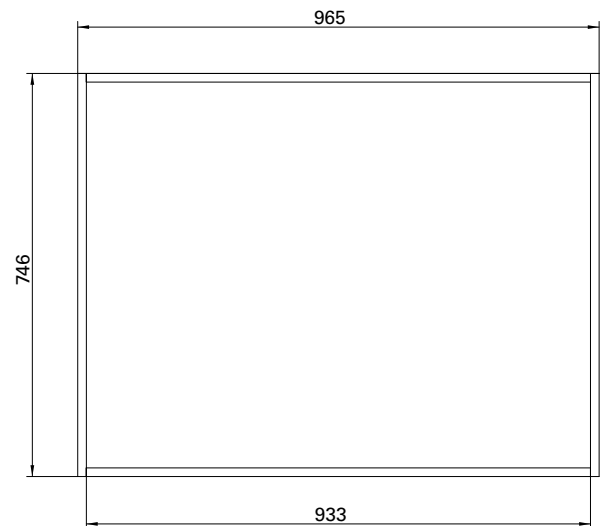

English Classic

DESCRIPTION

English Classic 965 Mirror Unit – 2 Doors, Matt White

Burlington®

PRODUCT CODE

ENGM100

FEATURES

- Dimensions - W965 x H750 x D120mm
- Available in Matt White or in your choice of matt paint colour[^].
- The paint used on our products is polyurethane or UV based. It is five times harder and more durable than lacquer finishes.
- Mirror Units can be joined together to suit larger sizes.
- Matches perfectly with our English Classic vanities & Burlington accessories range.

PAINT FINISH*

Matt White

Custom Paint[^]

TECHNICAL DRAWINGS

Front

Inside

NOTES

*Non-stock item. [^]15% surcharge applies on custom matt paint colour, 25% for matt black. Excludes accessories. Drawing indicates the technical measurement only and is not a reflection of how the unit will look. Sizes are nominal only. All drawings in millimeters. August 2019.