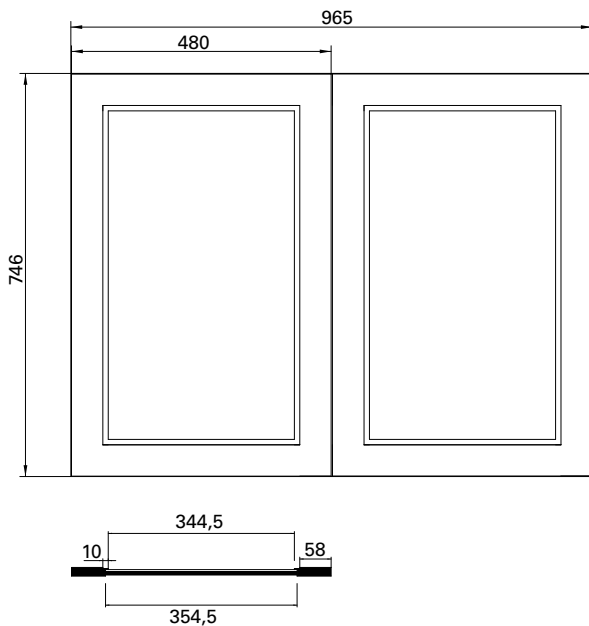

English Classic

DESCRIPTION

English Classic 965 Mirror Unit – 2 Doors, Matt White

Burlington®

PRODUCT CODE

ENGM100

FEATURES

- Dimensions - W965 x H750 x D120mm
- Available in Matt White or in your choice of matt paint colour[^].
- The paint used on our products is polyurethane or UV based. It is five times harder and more durable than lacquer finishes.
- Mirror Units can be joined together to suit larger sizes.
- Matches perfectly with our English Classic vanities & Burlington accessories range.

PAINT FINISH*

Matt White

Custom Paint[^]

TECHNICAL DRAWINGS

Front

Inside

NOTES

*Non-stock item. [^]15% surcharge applies on custom matt paint colour, 25% for matt black. Excludes accessories. Drawing indicates the technical measurement only and is not a reflection of how the unit will look. Sizes are nominal only. All drawings in millimeters. August 2019.