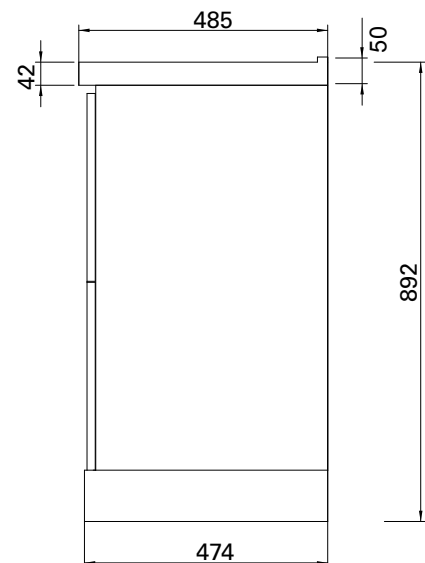

English Classic

vcbc

DESCRIPTION

English Classic 700 Floor Standing Vanity – 2 Drawer, Satin White

PRODUCT CODE

ENG70D2

FEATURES

- Dimensions: W710 x H892 x D485 mm
- Available in widths 600, 700, 800 and 1000mm (single bowl) – wall-hung or floor standing. Also available as a wall-hung cupboard.
- Ceramic top with overflow from Europe.
- Available in Satin White.
- White Paint - The paint used on our products is polyurethane or UV based. It is five times harder and more durable than lacquer finishes.
- Soft-close drawers. New drawer heights offer storage variations.
- Chrome handles.
- Cabinet features Edwardian details.
- Cabinetry made in New Zealand.
- Pair with the Burlington range of tapware and accessories.*

Top

Back of Basin

Front

Side

NOTES

Drawing indicates the technical measurement only and is not a reflection of how the unit will look. Sizes are nominal only. All drawings in millimeters. Drawings not to scale.