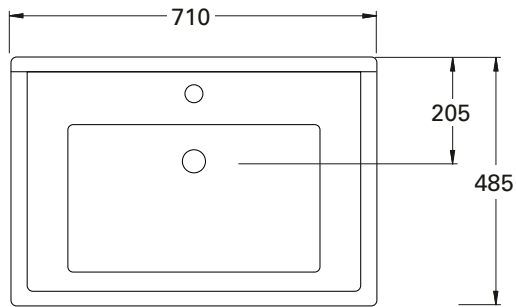

English Classic

vcbc

DESCRIPTION

English Classic 700 Floor Standing Vanity – 2 Drawer, Satin White

PRODUCT CODE

ENG70D2

FEATURES

- Dimensions: W710 x H892 x D485 mm
- Available in widths 600, 700, 800 and 1000mm (single bowl) – wall-hung or floor standing. Also available as a wall-hung cupboard.
- Ceramic top with overflow from Europe.
- Available in Satin White.
- White Paint - The paint used on our products is polyurethane or UV based. It is five times harder and more durable than lacquer finishes.
- Soft-close drawers. New drawer heights offer storage variations.
- Chrome handles.
- Cabinet features Edwardian details.
- Cabinetry made in New Zealand.
- Pair with the Burlington range of tapware and accessories.*

Top

Back of Basin

Front

Side

NOTES

Drawing indicates the technical measurement only and is not a reflection of how the unit will look. Sizes are nominal only. All drawings in millimeters. Drawings not to scale.