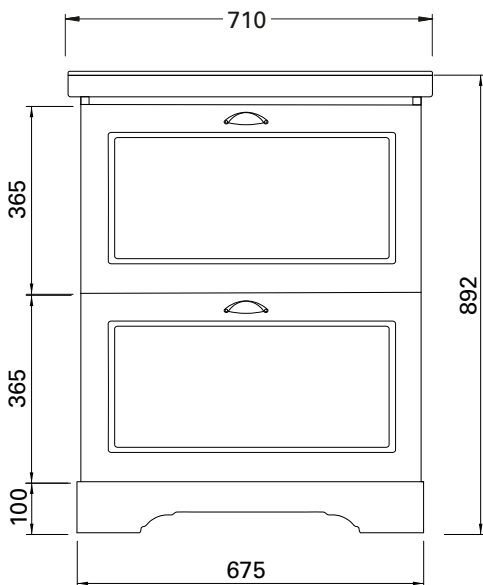

English Classic

vcbc

DESCRIPTION

English Classic 700 Floor Standing Vanity – 2 Drawer, Satin White

PRODUCT CODE

ENG70D2

FEATURES

- Dimensions: W710 x H892 x D485 mm
- Available in widths 600, 700, 800 and 1000mm (single bowl) – wall-hung or floor standing. Also available as a wall-hung cupboard.
- Ceramic top with overflow from Europe.
- Available in Satin White.
- White Paint - The paint used on our products is polyurethane or UV based. It is five times harder and more durable than lacquer finishes.
- Soft-close drawers. New drawer heights offer storage variations.
- Chrome handles.
- Cabinet features Edwardian details.
- Cabinetry made in New Zealand.
- Pair with the Burlington range of tapware and accessories.*

Top

Back of Basin

Front

Side

NOTES

Drawing indicates the technical measurement only and is not a reflection of how the unit will look. Sizes are nominal only. All drawings in millimeters. Drawings not to scale.