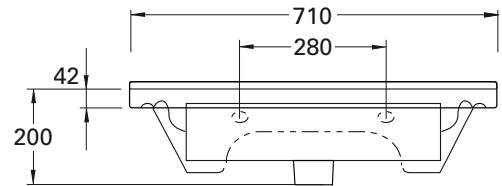

English Classic

vcbc

DESCRIPTION

English Classic 700 Floor Standing Vanity – 2 Drawer, Satin White

PRODUCT CODE

ENG70D2

FEATURES

- Dimensions: W710 x H892 x D485 mm
- Available in widths 600, 700, 800 and 1000mm (single bowl) – wall-hung or floor standing. Also available as a wall-hung cupboard.
- Ceramic top with overflow from Europe.
- Available in Satin White.
- White Paint - The paint used on our products is polyurethane or UV based. It is five times harder and more durable than lacquer finishes.
- Soft-close drawers. New drawer heights offer storage variations.
- Chrome handles.
- Cabinet features Edwardian details.
- Cabinetry made in New Zealand.
- Pair with the Burlington range of tapware and accessories.*

Top

Back of Basin

Front

Side

NOTES

Drawing indicates the technical measurement only and is not a reflection of how the unit will look. Sizes are nominal only. All drawings in millimeters. Drawings not to scale.