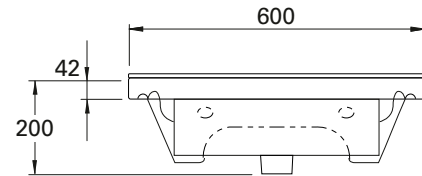

English Classic

vcbc

DESCRIPTION

English Classic 600 Floor Standing Vanity – 2 Drawer, Satin White

PRODUCT CODE

ENG60D2

FEATURES

- Dimensions: W600 x H892 x D485 mm
- Available in widths 600, 700, 800 and 1000mm (single bowl) – wall-hung or floor standing. Also available as a wall-hung cupboard.
- Ceramic top with overflow from Europe.
- Available in Satin White.
- White Paint - The paint used on our products is polyurethane or UV based. It is five times harder and more durable than lacquer finishes.
- Soft-close drawers. New drawer heights offer storage variations.
- Chrome handles.
- Cabinet features Edwardian details.
- Cabinetry made in New Zealand.
- Pair with the Burlington range of tapware and accessories.*

Top

Back of Basin

Front

Side

NOTES

Drawing indicates the technical measurement only and is not a reflection of how the unit will look. Sizes are nominal only. All drawings in millimeters. Drawings not to scale.