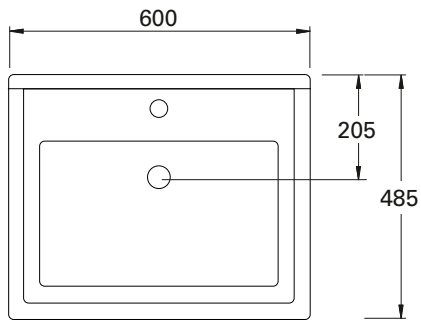

English Classic

vcbc

DESCRIPTION

English Classic 600 Floor Standing Vanity – 2 Drawer, Satin White

PRODUCT CODE

ENG60D2

FEATURES

- Dimensions: W600 x H892 x D485 mm
- Available in widths 600, 700, 800 and 1000mm (single bowl) – wall-hung or floor standing. Also available as a wall-hung cupboard.
- Ceramic top with overflow from Europe.
- Available in Satin White.
- White Paint - The paint used on our products is polyurethane or UV based. It is five times harder and more durable than lacquer finishes.
- Soft-close drawers. New drawer heights offer storage variations.
- Chrome handles.
- Cabinet features Edwardian details.
- Cabinetry made in New Zealand.
- Pair with the Burlington range of tapware and accessories.*

Top

Back of Basin

Front

Side

NOTES

Drawing indicates the technical measurement only and is not a reflection of how the unit will look. Sizes are nominal only. All drawings in millimeters. Drawings not to scale.