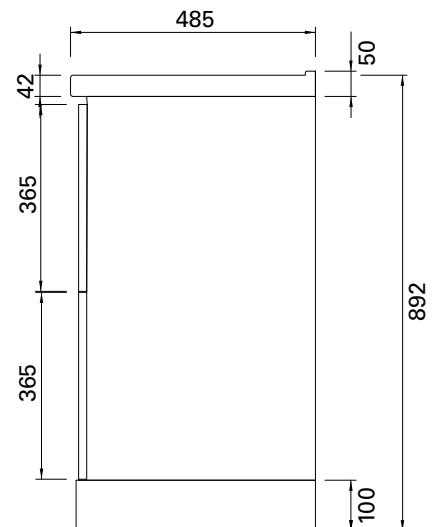

English Classic

vcbc

DESCRIPTION

English Classic 600 Floor Standing Vanity – 2 Drawer, Satin White

PRODUCT CODE

ENG60D2

FEATURES

- Dimensions: W600 x H892 x D485 mm
- Available in widths 600, 700, 800 and 1000mm (single bowl) – wall-hung or floor standing. Also available as a wall-hung cupboard.
- Ceramic top with overflow from Europe.
- Available in Satin White.
- White Paint - The paint used on our products is polyurethane or UV based. It is five times harder and more durable than lacquer finishes.
- Soft-close drawers. New drawer heights offer storage variations.
- Chrome handles.
- Cabinet features Edwardian details.
- Cabinetry made in New Zealand.
- Pair with the Burlington range of tapware and accessories.*

Top

Back of Basin

Front

Side

NOTES

Drawing indicates the technical measurement only and is not a reflection of how the unit will look. Sizes are nominal only. All drawings in millimeters. Drawings not to scale.