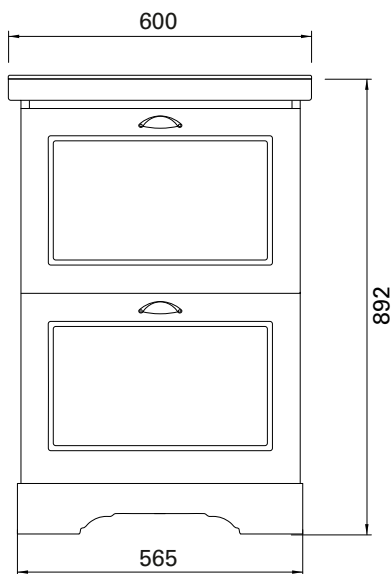

English Classic

vcbc

DESCRIPTION

English Classic 600 Floor Standing Vanity – 2 Drawer, Satin White

PRODUCT CODE

ENG60D2

FEATURES

- Dimensions: W600 x H892 x D485 mm
- Available in widths 600, 700, 800 and 1000mm (single bowl) – wall-hung or floor standing. Also available as a wall-hung cupboard.
- Ceramic top with overflow from Europe.
- Available in Satin White.
- White Paint - The paint used on our products is polyurethane or UV based. It is five times harder and more durable than lacquer finishes.
- Soft-close drawers. New drawer heights offer storage variations.
- Chrome handles.
- Cabinet features Edwardian details.
- Cabinetry made in New Zealand.
- Pair with the Burlington range of tapware and accessories.*

Top

Back of Basin

Front

Side

NOTES

Drawing indicates the technical measurement only and is not a reflection of how the unit will look. Sizes are nominal only. All drawings in millimeters. Drawings not to scale.