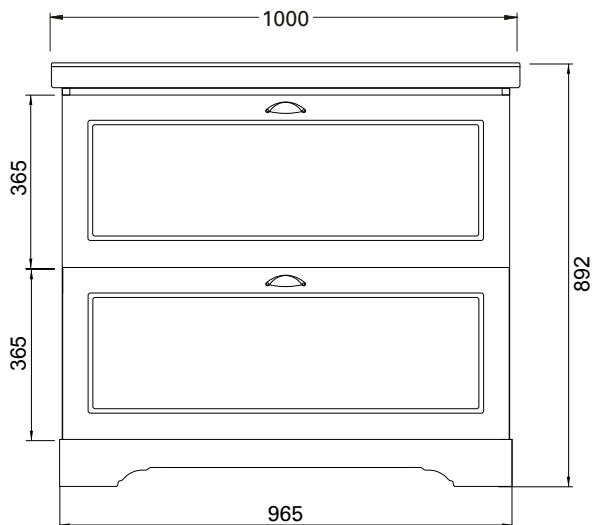

English Classic

vcbc

DESCRIPTION

English Classic 1000 Floor Standing Vanity – 2 Drawer, Satin White

PRODUCT CODE

ENG100D2

FEATURES

- Dimensions: W1000 x H892 x D485 mm
- Available in widths 600, 700, 800 and 1000mm (single bowl) – wall-hung or floor standing. Also available as a wall-hung cupboard.
- Ceramic top with overflow from Europe.
- Available in Satin White.
- White Paint - The paint used on our products is polyurethane or UV based. It is five times harder and more durable than lacquer finishes.
- Soft-close drawers. New drawer heights offer storage variations.
- Chrome handles.
- Cabinet features Edwardian details.
- Cabinetry made in New Zealand.
- Pair with the Burlington range of tapware and accessories.*

Top

Back of Basin

Front

Side

NOTES

Drawing indicates the technical measurement only and is not a reflection of how the unit will look. Sizes are nominal only. All drawings in millimeters. Drawings not to scale.