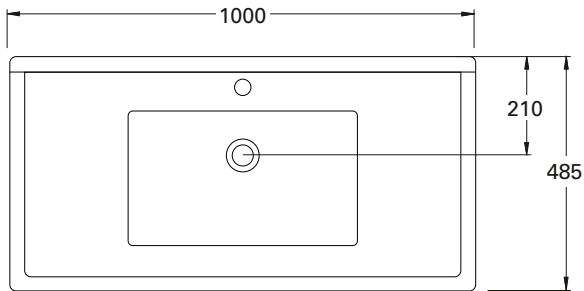

English Classic

vcbc

DESCRIPTION

English Classic 1000 Floor Standing Vanity – 2 Drawer, Satin White

PRODUCT CODE

ENG100D2

FEATURES

- Dimensions: W1000 x H892 x D485 mm
- Available in widths 600, 700, 800 and 1000mm (single bowl) – wall-hung or floor standing. Also available as a wall-hung cupboard.
- Ceramic top with overflow from Europe.
- Available in Satin White.
- White Paint - The paint used on our products is polyurethane or UV based. It is five times harder and more durable than lacquer finishes.
- Soft-close drawers. New drawer heights offer storage variations.
- Chrome handles.
- Cabinet features Edwardian details.
- Cabinetry made in New Zealand.
- Pair with the Burlington range of tapware and accessories.*

Top

Back of Basin

Front

Side

NOTES

Drawing indicates the technical measurement only and is not a reflection of how the unit will look. Sizes are nominal only. All drawings in millimeters. Drawings not to scale.