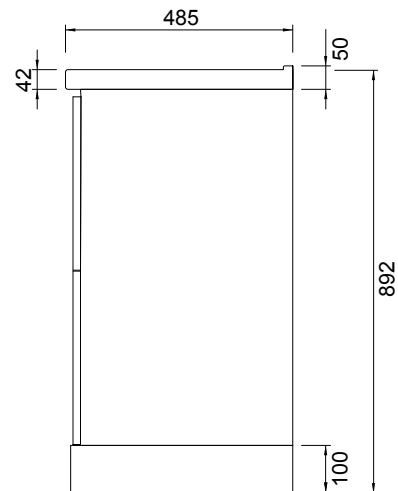

English Classic

vcbc

DESCRIPTION

English Classic 1000 Floor Standing Vanity – 2 Drawer, Satin White

PRODUCT CODE

ENG100D2

FEATURES

- Dimensions: W1000 x H892 x D485 mm
- Available in widths 600, 700, 800 and 1000mm (single bowl) – wall-hung or floor standing. Also available as a wall-hung cupboard.
- Ceramic top with overflow from Europe.
- Available in Satin White.
- White Paint - The paint used on our products is polyurethane or UV based. It is five times harder and more durable than lacquer finishes.
- Soft-close drawers. New drawer heights offer storage variations.
- Chrome handles.
- Cabinet features Edwardian details.
- Cabinetry made in New Zealand.
- Pair with the Burlington range of tapware and accessories.*

Top

Back of Basin

Front

Side

NOTES

Drawing indicates the technical measurement only and is not a reflection of how the unit will look. Sizes are nominal only. All drawings in millimeters. Drawings not to scale.