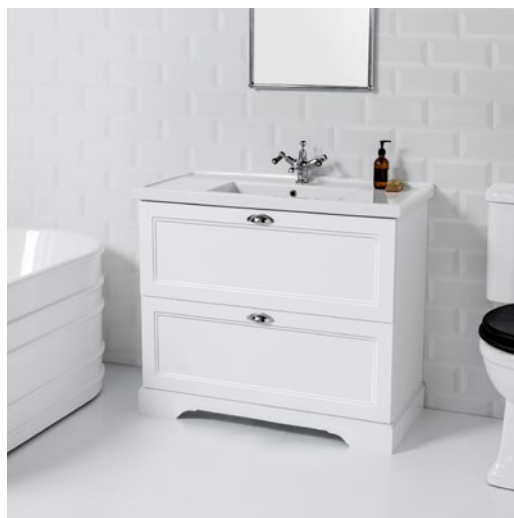

English Classic

vcbc

DESCRIPTION

English Classic 1000 Floor Standing Vanity – 2 Drawer, Satin White

PRODUCT CODE

ENG100D2

FEATURES

- Dimensions: W1000 x H892 x D485 mm
- Available in widths 600, 700, 800 and 1000mm (single bowl) – wall-hung or floor standing. Also available as a wall-hung cupboard.
- Ceramic top with overflow from Europe.
- Available in Satin White.
- White Paint - The paint used on our products is polyurethane or UV based. It is five times harder and more durable than lacquer finishes.
- Soft-close drawers. New drawer heights offer storage variations.
- Chrome handles.
- Cabinet features Edwardian details.
- Cabinetry made in New Zealand.
- Pair with the Burlington range of tapware and accessories.*

PAINT FINISH*

Satin White

NOTES

*Non-stock item. Excludes tap ware & accessories. See reverse page for technical drawings.

MICHEL CÉSAR
VCBC
BURLINGTON
LAUNDRY

/ WHERE BATHROOMS
& LAUNDRIES
COME TOGETHER
BEAUTIFULLY /

BATH/
CO/

English Classic

vcbc

DESCRIPTION

English Classic 1000 Floor Standing Vanity – 2 Drawer, Satin White

PRODUCT CODE

ENG100D2

TECHNICAL DRAWINGS