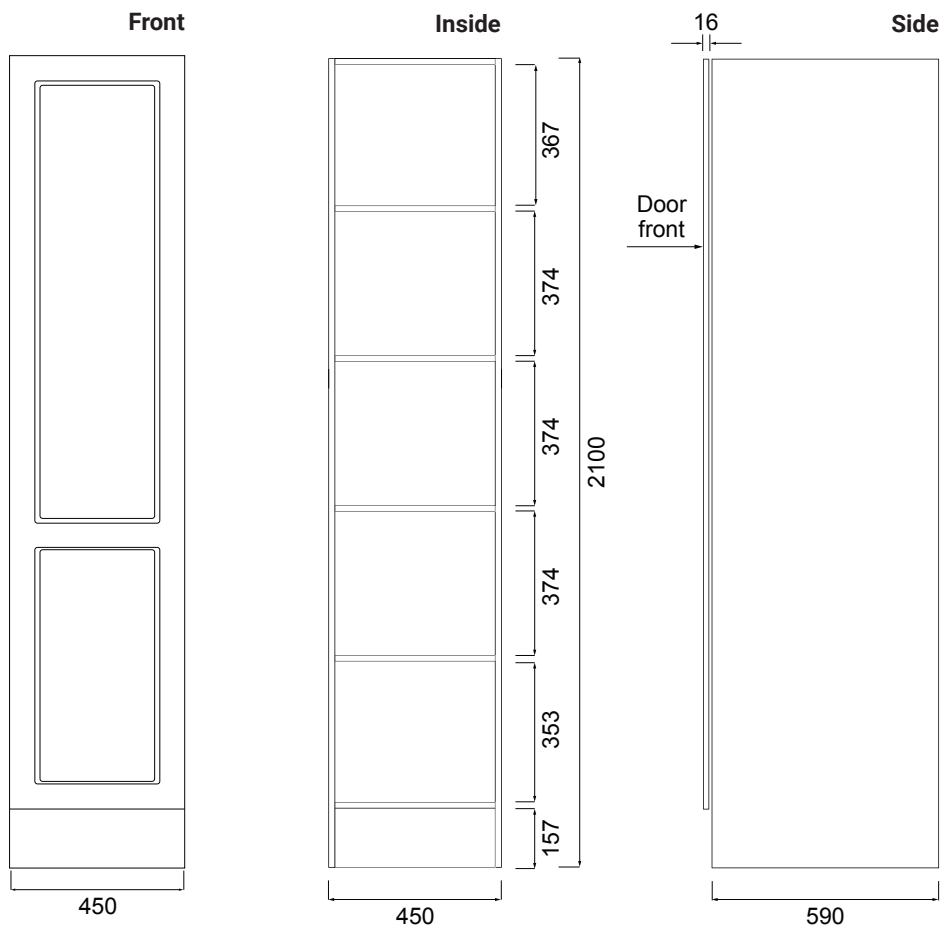

DESCRIPTION

Utility Cabinet - 5 Shelves

PRODUCT CODE

LTCENGX5 / LTCENGX5CC

Dimensions	W 450 x H 2100 x D 600 (mm)
Finishes	Matte English White or Matte Custom Colour Paint*
Handle	Pull Handle (Chrome, Black, Antique Pewter or Antique Bronze)
Origin	New Zealand made cabinetry
Features	5 Internal shelves for organised storage. Signature English Classic routed design on front and matte painted finish. Your choice of pull handle colour. See website for finish colours.

TECHNICAL DRAWINGS

NOTES

*Additional Cost. Accessories not included. See our website for product prices. Drawing indicates the technical measurement only and is not a reflection of how the product will look. Sizes are nominal only. All drawings in millimeters. Drawings not to scale. June 2023.