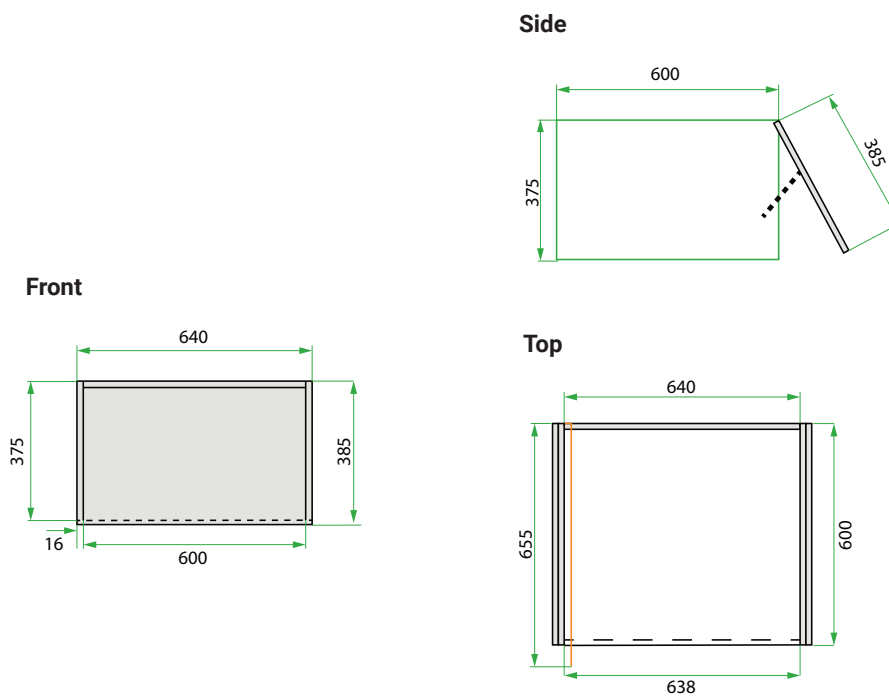

DESCRIPTION

Stacker Cabinet Only

PRODUCT CODE

Stacker Cabinet Only: LOHENG64 / LOHENG64CC

Cabinet	W 640 x H 385 x D 600 (mm)
Finishes	Matte English White or Matte Custom Colour Paint*
Handle	Finger Pull (Handleless design)
Origin	New Zealand made cabinetry
Notes	Option of Stacker Cabinet only or Stacker Kit (Cabinet is connected to supporting panels). Features English Classic signature routed design. Strut holds top cabinet door when open. See website for finish colours. Refer to appliance manufacturers measurements and clearance recommendations for stacked units.

TECHNICAL DRAWINGS

NOTES

*Additional Cost. Accessories not included. See our website for product prices. Drawing indicates the technical measurement only and is not a reflection of how the product will look. Sizes are nominal only. All drawings in millimeters. Drawings not to scale. June 2023.