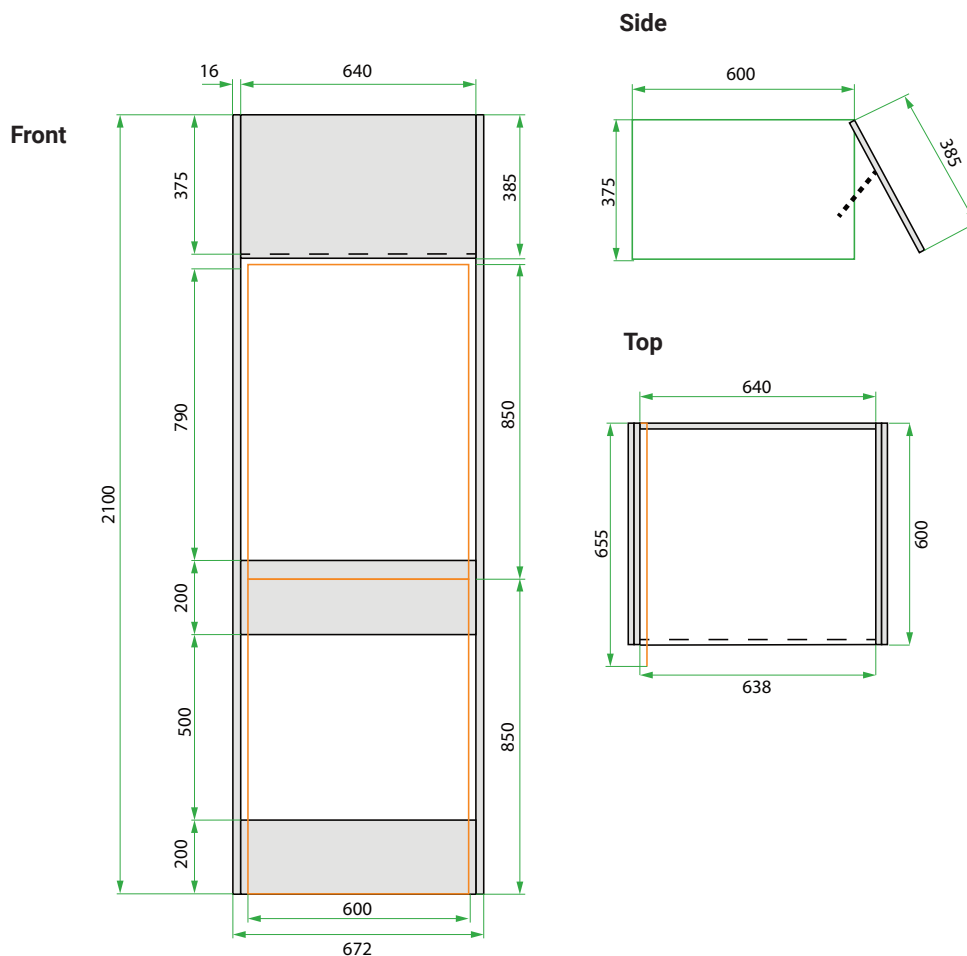

DESCRIPTION

Stacker Cabinet Kit

PRODUCT CODE

Stacker Cabinet Kit: LSTENG67 / LSTENG67CC

Stacker Kit	W 670 x H 2100 x D 600 (mm)
Finishes	Matte English White or Matte Custom Colour Paint*
Handle	Finger Pull (Handleless design)
Origin	New Zealand made cabinetry
Notes	Option of Stacker Cabinet only or Stacker Kit (Cabinet is connected to supporting panels). Features English Classic signature routed design. Strut holds top cabinet door when open. See website for finish colours. Refer to appliance manufacturers measurements and clearance recommendations for stacked units.

TECHNICAL DRAWINGS

NOTES

*Additional Cost. Accessories not included. See our website for product prices. Drawing indicates the technical measurement only and is not a reflection of how the product will look. Sizes are nominal only. All drawings in millimeters. Drawings not to scale. June 2023.